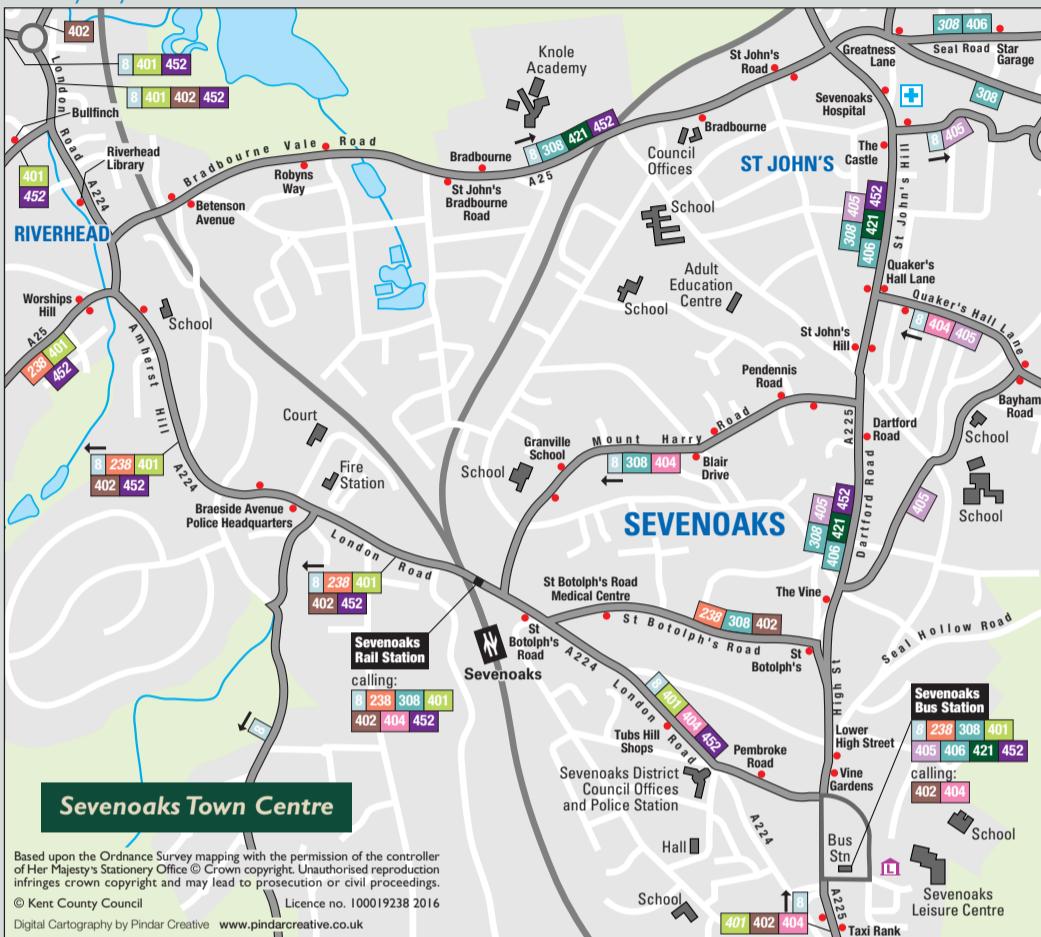

Destination	Service Numbers
Four Elms	238, 404
Godden Green	404
Gravesend	306, 308, 406
Greatness	452
Green Street Green	402, 431
Halstead	402, 431
Hildenborough	401 Sundays, 402, 442
Holtys Common	238
Ide Hill	404
Ightham	306, 308, 406
Ightham Mote	404
Kemsing	404, 406, 452
Knockholt Pound	402, 431
Knole Academy	8, 308, 401, 402, 404, 409A/B/C/D, 421, 431, 442

Destination	Service Numbers
Meopham	306, 308
Noah's Ark	404, 406, 452
Northfleet	306, 308
Oxford	409A, 405, 421
Plaxtol	404
Pratts' Bottom	402, 431
Riverhead	8, 401, 402, 452
Seal	306, 308, 404, 406, 452
Sevenoaks Rail Stn	8, 306, 308, 401, 402, 404, 452
Sevenoaks Weald	401 Sundays, 402, 442
Shipbourne	404
Shoreham	421
Southborough	402, 442
St John's Hill	306, 308, 405, 406, 421, 432X, 442, 443, 452

Destination	Service Numbers
Stick Hill	238
Sundridge	238, 401
Swanley	409A/B/D, 421
Swanscombe	306
Tonbridge	401 (Sun), 402, 442
Tonbridge Schools	402A/B/C
Toy's Hill	238
Tunbridge Wells	402, 442
Tunbridge Wells Schools	402, 402X, 431X, 432X, 433X, 434X
Vigo	306, 308, 406
Westerham	401
West Kingsdown	405
Wilderness	8, 306, 308
Wilmington	409B
Wrotham	306, 308

Schooldays only

Kent County Council

This Public Transport Map has been produced by Kent County Council.

The Role of Kent County Council in Local Bus Services

Most bus services are run for profit but some would not be viable without subsidy. KCC devotes over £6 million annually to supporting local buses.

These subsidised services are operated by local bus companies on behalf of KCC. If you have a comment to make about your local bus service, please contact the operator. If this proves unsatisfactory please contact Kent County Council Transport Integration.

Key

- Bus route
- Infrequent journey only
- Bus stop one side of the road
- Bus stop both sides of the road
- Rail line and station
- Terminus point
- Hospital
- Library

Bus Services in the Sevenoaks Area