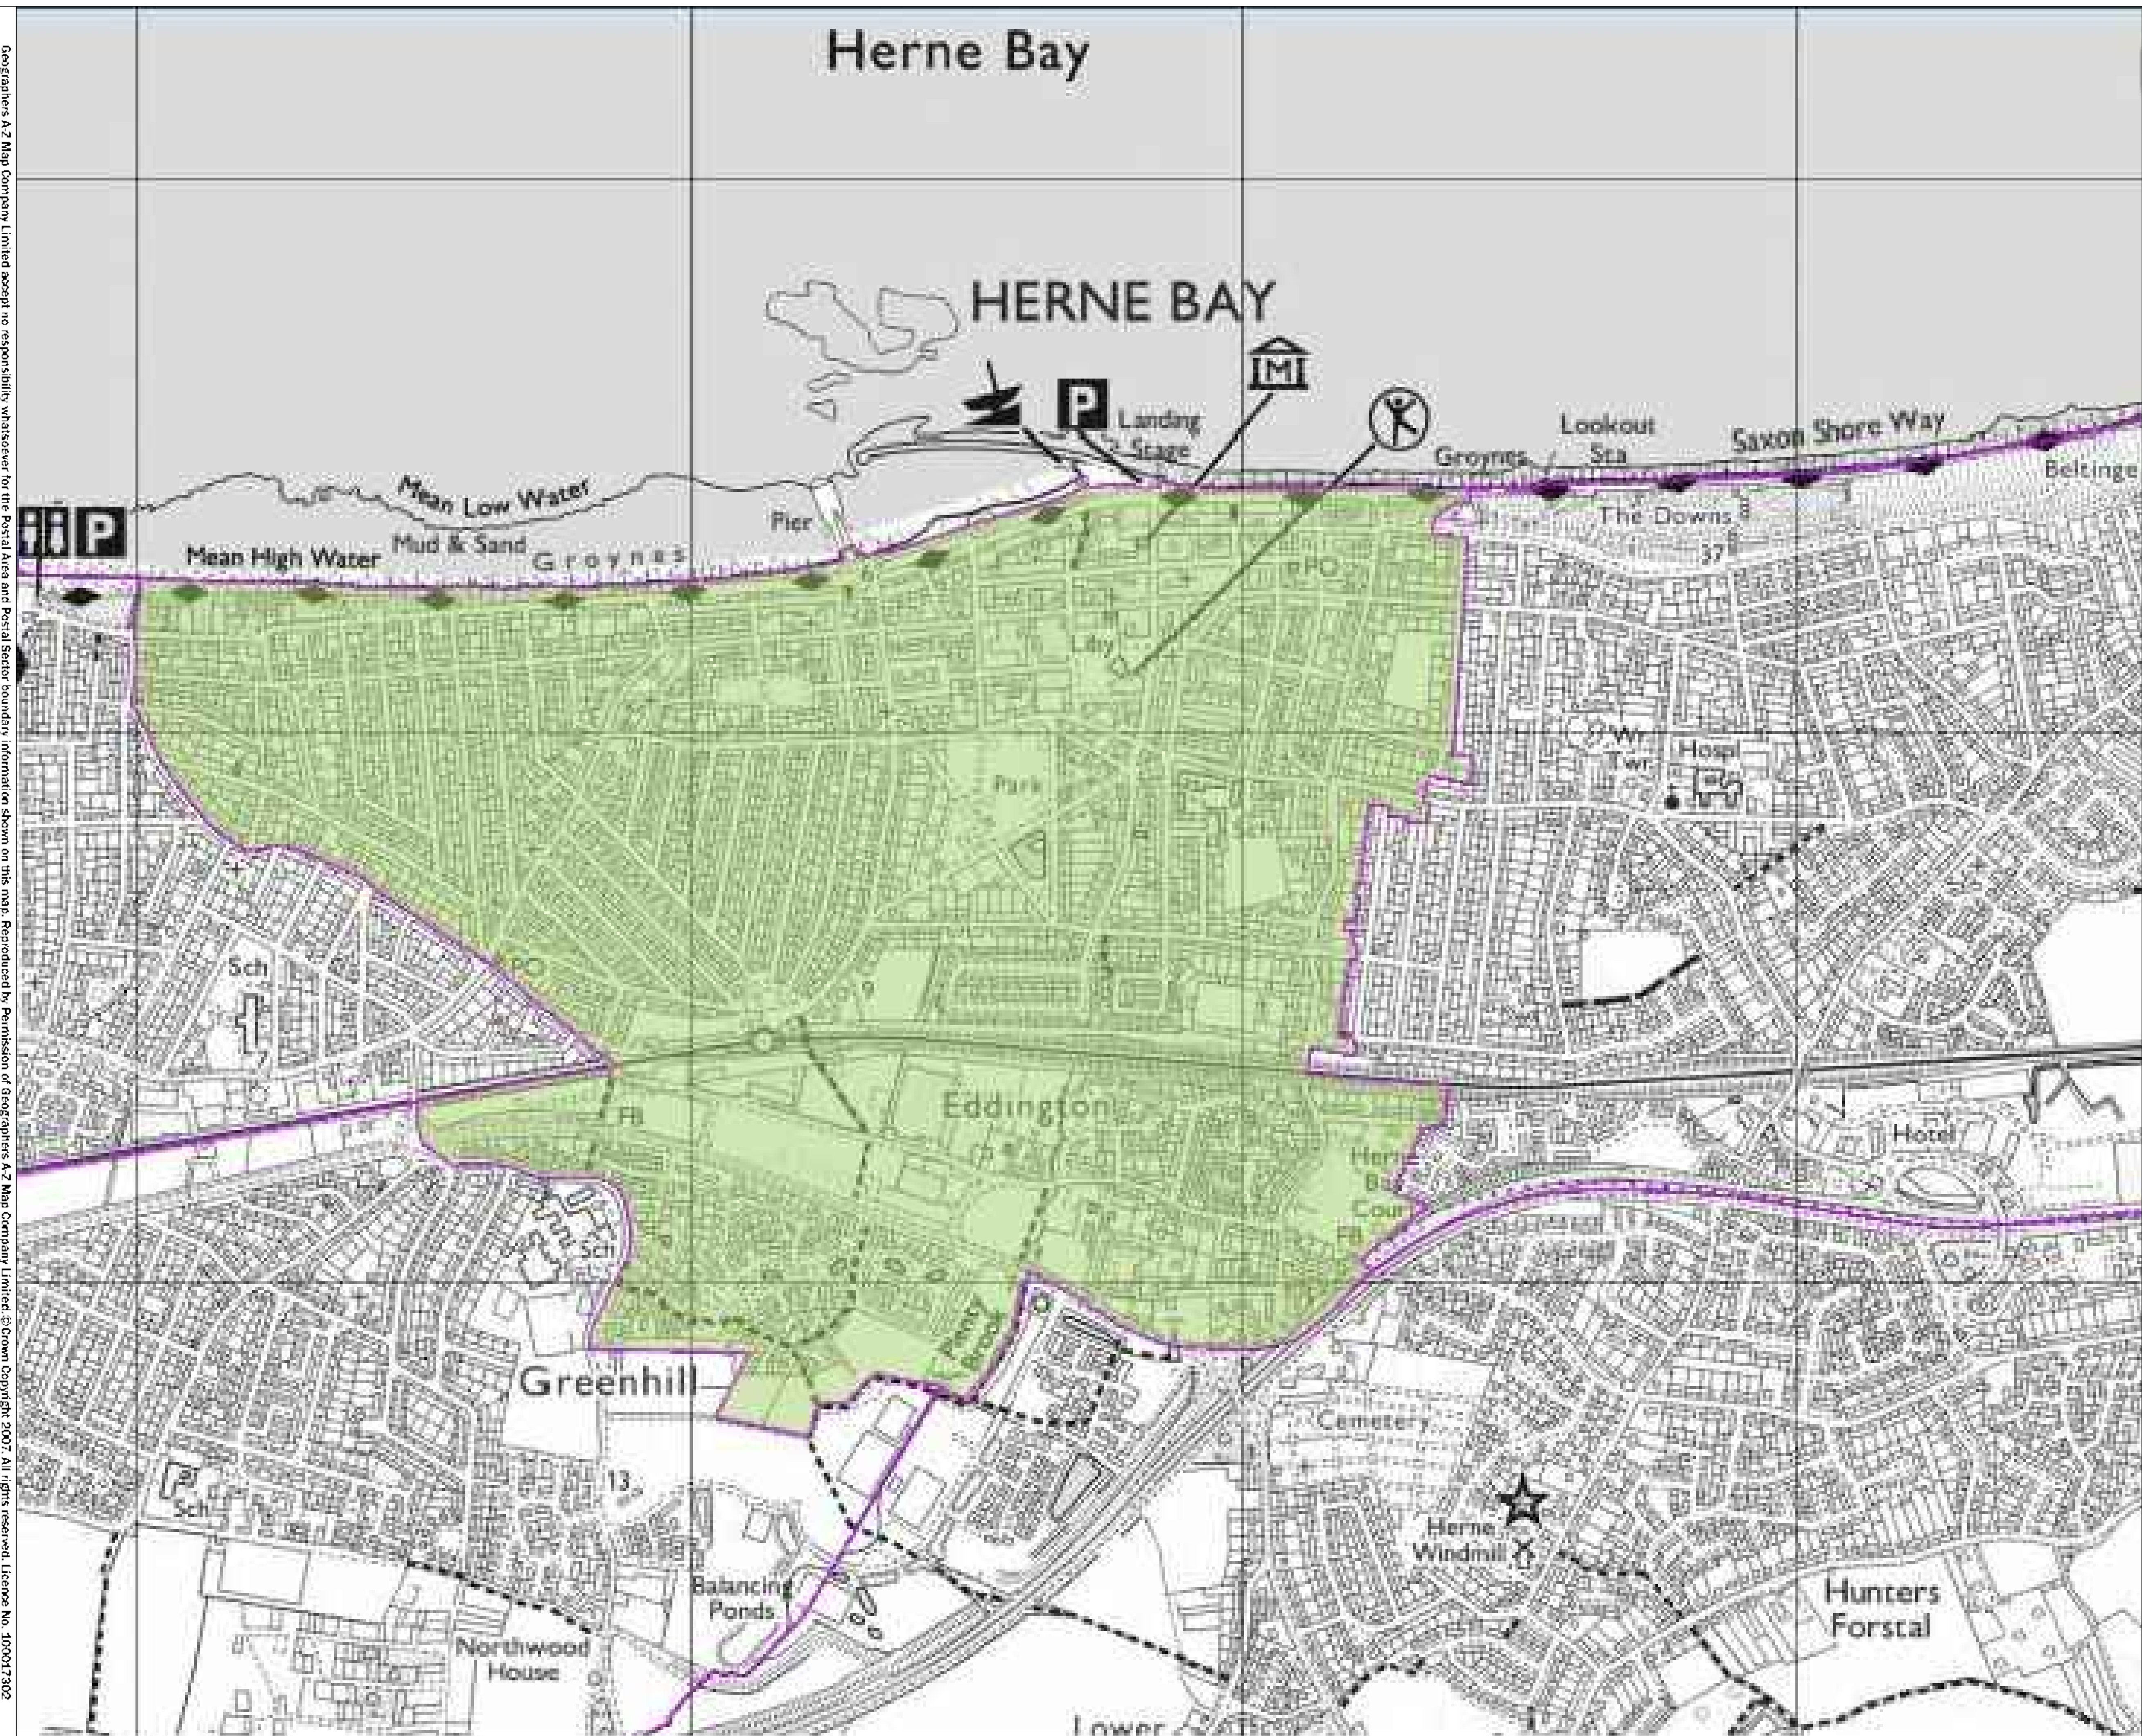

Letterbox

distribution.com

Direct Marketing - nothing is impossible

HERNE BAY

CT6

Geographers A-Z Map Company Limited accept no responsibility whatsoever for the Postal Area and Postal Sector boundary information shown on this map. Reproduced by Permission of Geographers A-Z Map Company Limited. © Crown Copyright 2007. All rights reserved. Licence No. 100017302