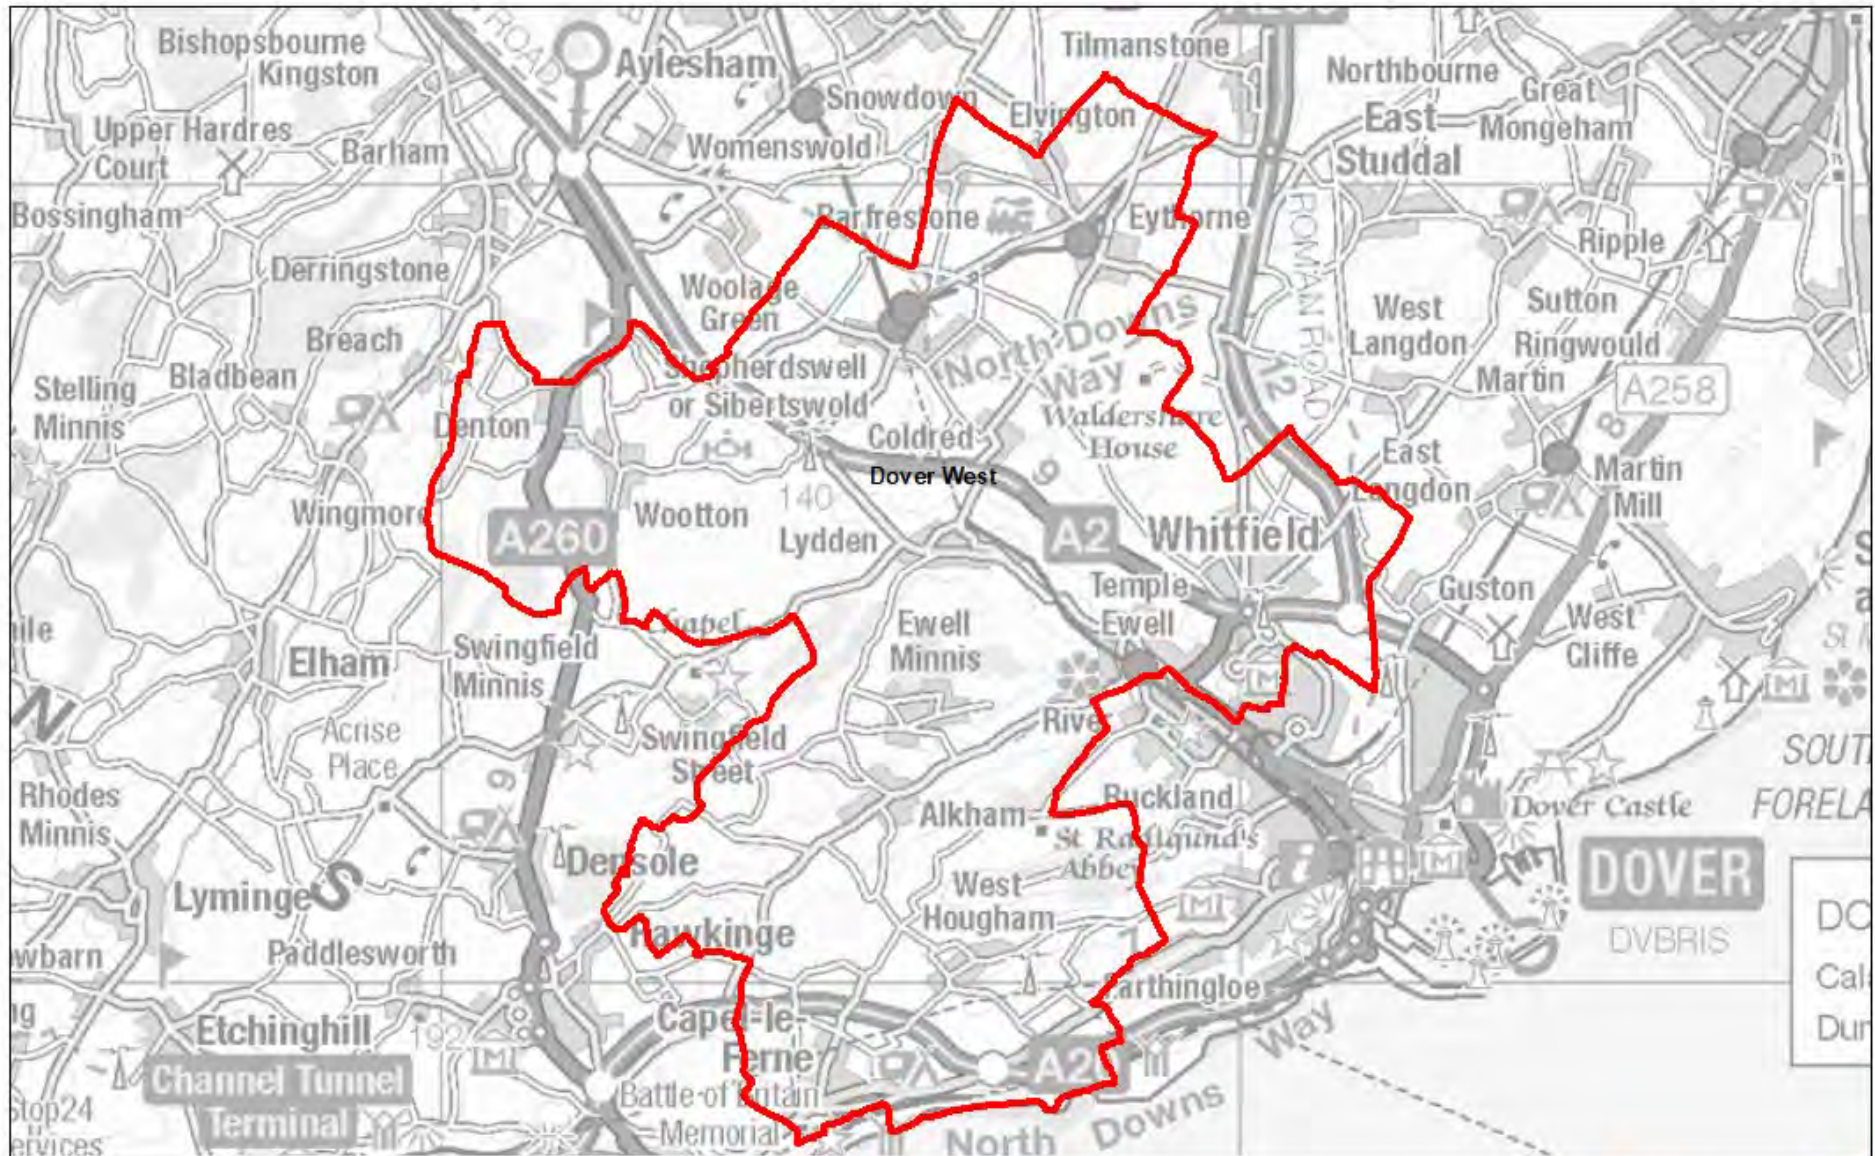

### Dover North County Electoral Division: 2021

This map produced by Kent Analytics, Kent County Council  
© Crown Copyright and database right 2021, Ordnance Survey 100019238

## Dover Town County Electoral Division: 2021

This map produced by Kent Analytics, Kent County Council  
 © Crown Copyright and database right 2021, Ordnance Survey 100019238

Map

### Dover West County Electoral Division: 2021

This map produced by Kent Analytics, Kent County Council  
© Crown Copyright and database right 2021, Ordnance Survey 100019238

### Sandwich County Electoral Division: 2021

This map produced by Kent Analytics, Kent County Council  
© Crown Copyright and database right 2021, Ordnance Survey 100019238