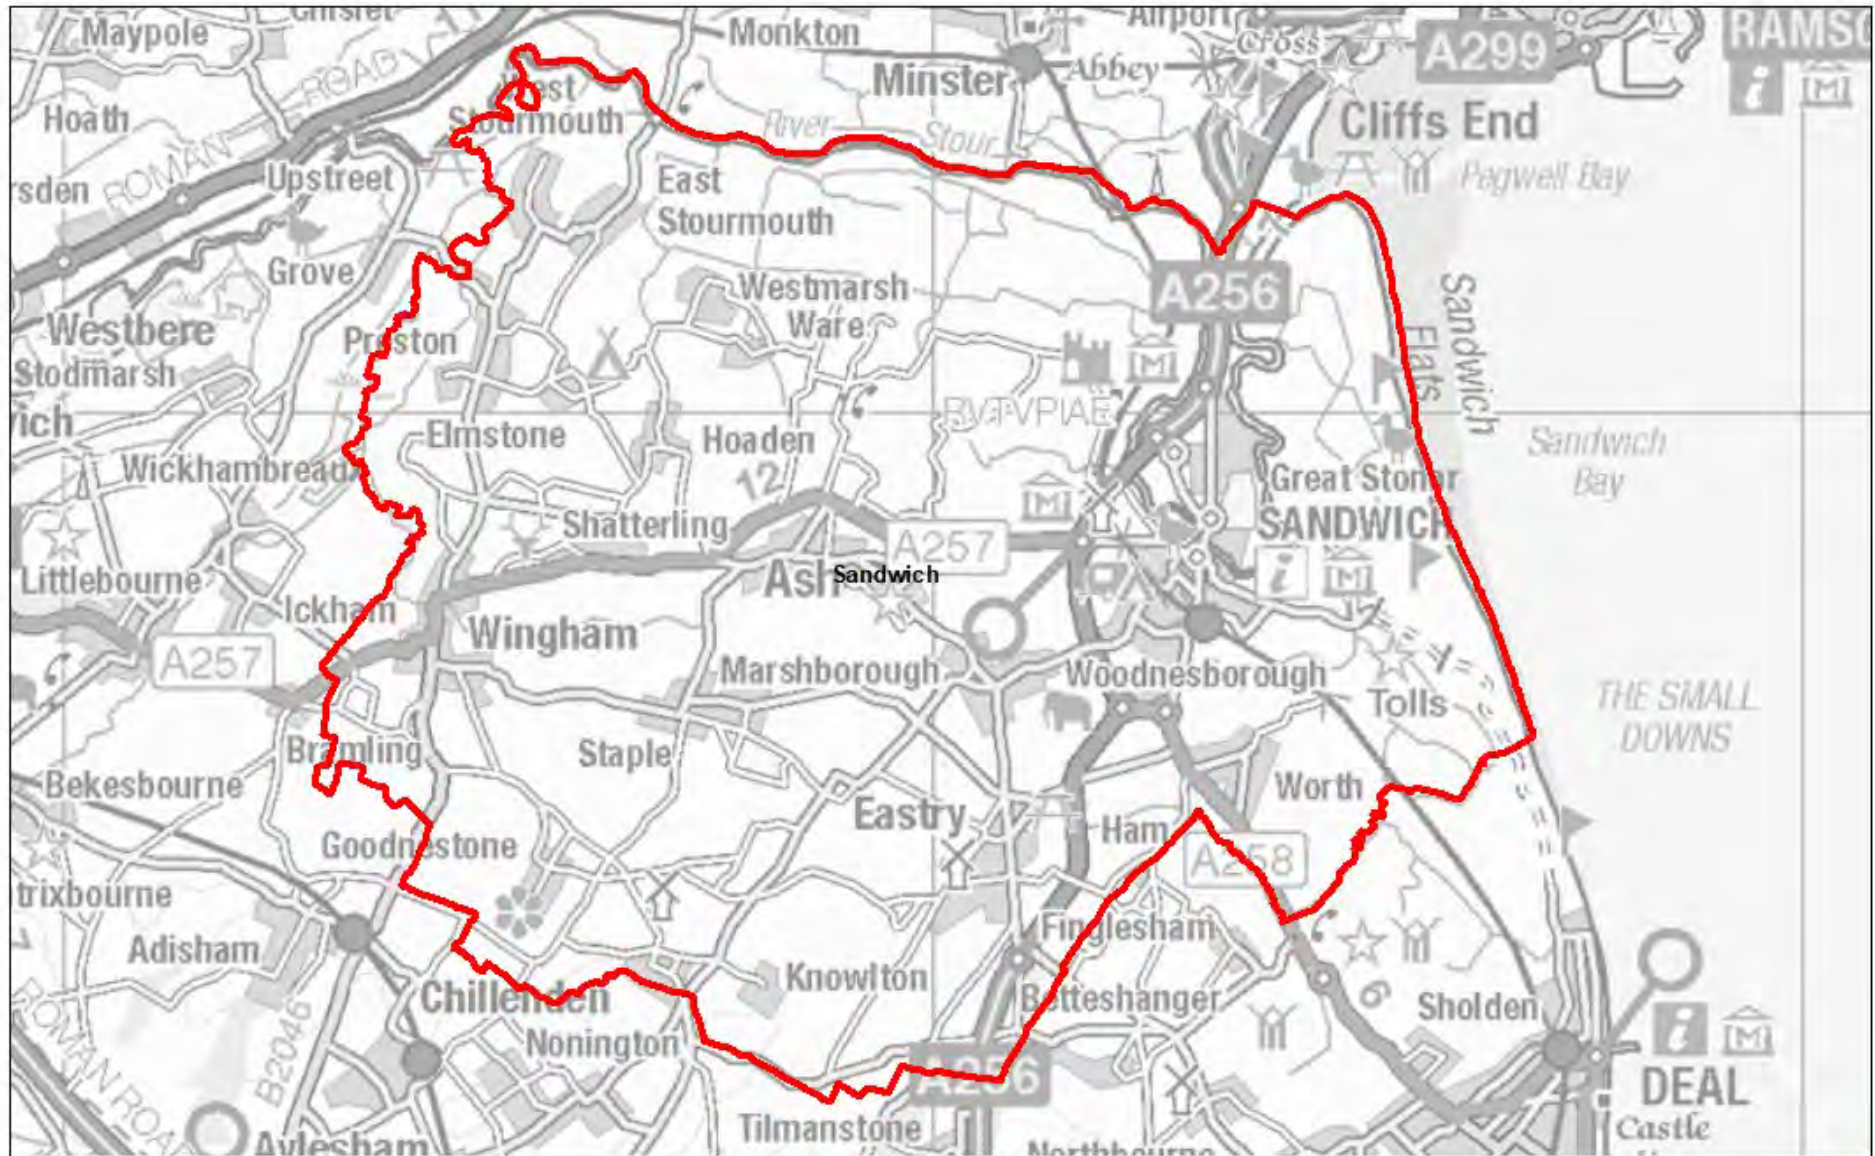

## Dover Town County Electoral Division: 2021

This map produced by Kent Analytics, Kent County Council  
 © Crown Copyright and database right 2021, Ordnance Survey 100019238

Map

### Dover West County Electoral Division: 2021

This map produced by Kent Analytics, Kent County Council  
© Crown Copyright and database right 2021, Ordnance Survey 100019238

### Sandwich County Electoral Division: 2021

This map produced by Kent Analytics, Kent County Council  
© Crown Copyright and database right 2021, Ordnance Survey 100019238