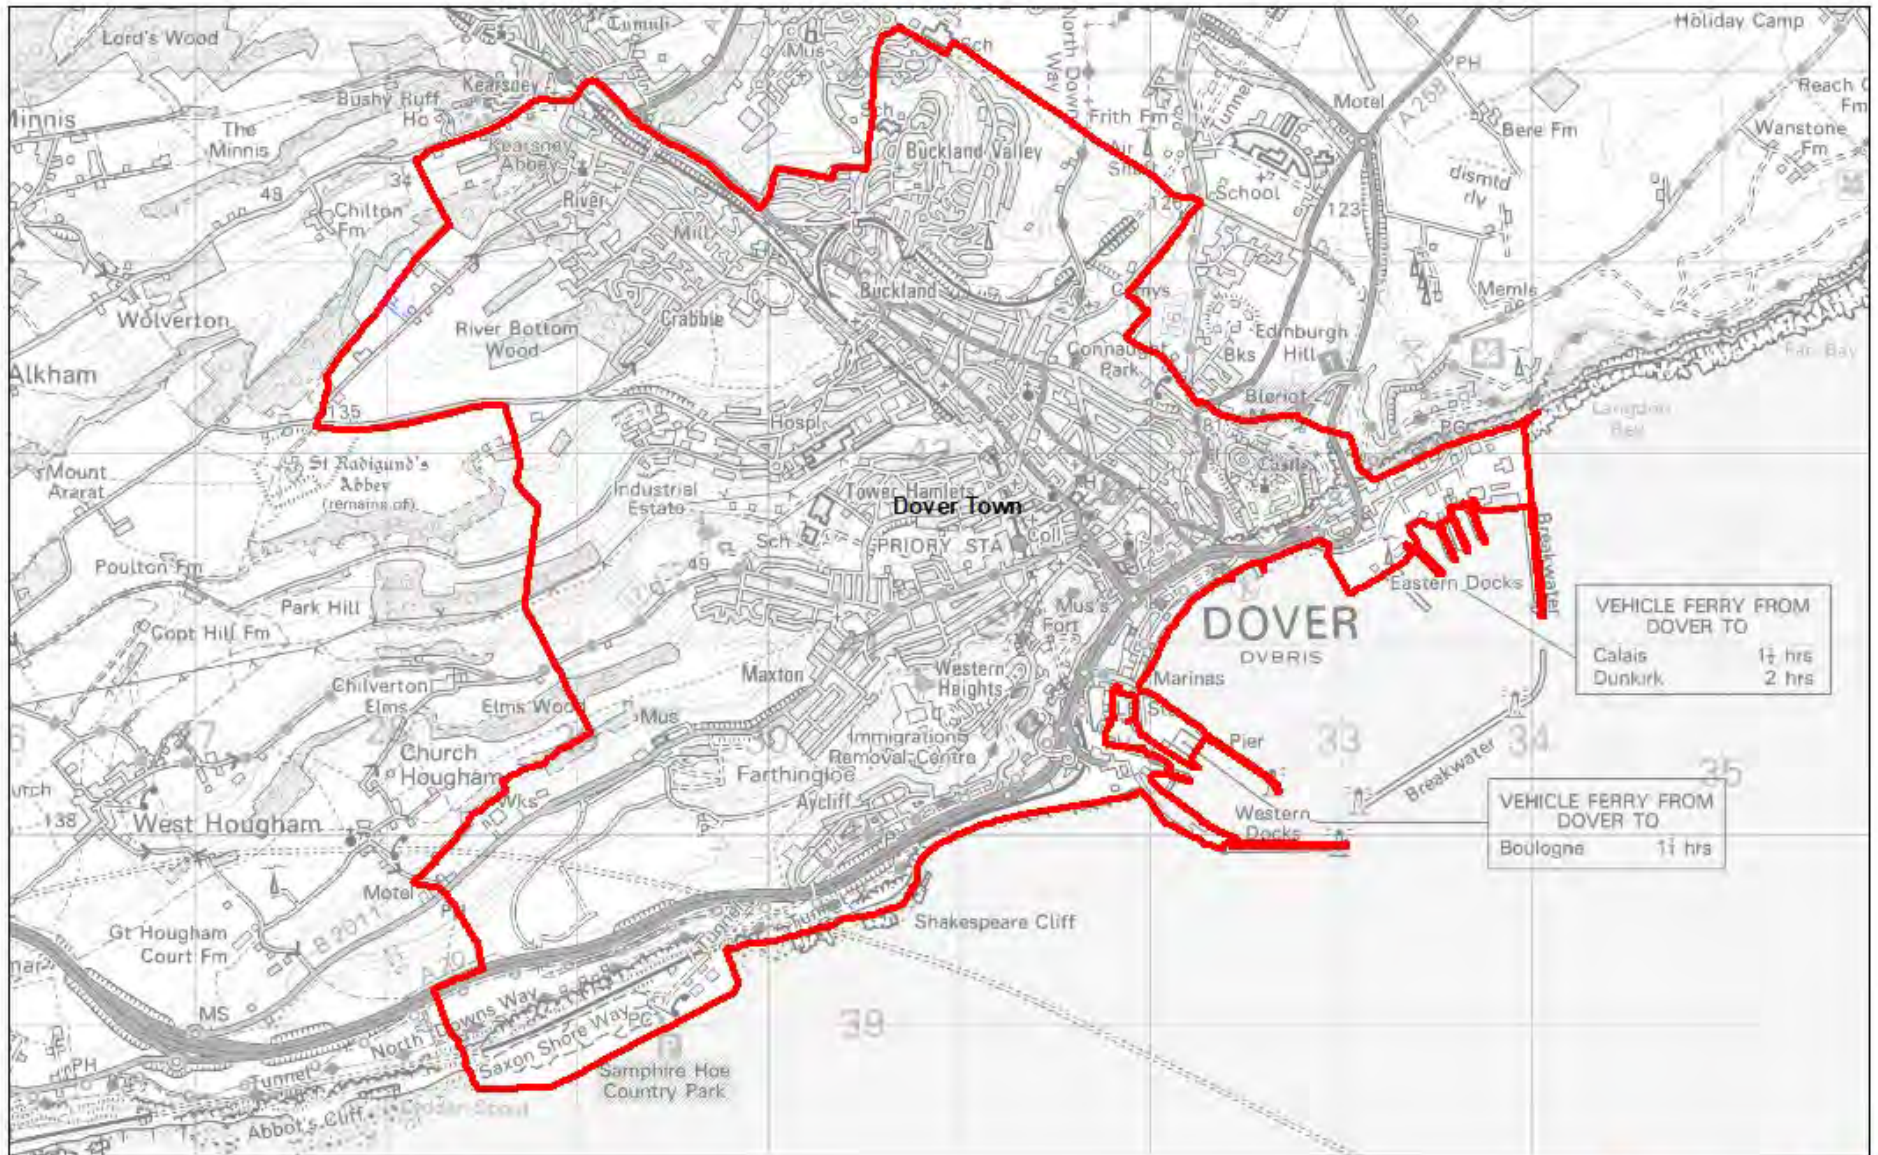

### Dover North County Electoral Division: 2021

This map produced by Kent Analytics, Kent County Council  
© Crown Copyright and database right 2021, Ordnance Survey 100019238

## Dover Town County Electoral Division: 2021

This map produced by Kent Analytics, Kent County Council  
 © Crown Copyright and database right 2021, Ordnance Survey 100019238

Map

### Dover West County Electoral Division: 2021

This map produced by Kent Analytics, Kent County Council  
© Crown Copyright and database right 2021, Ordnance Survey 100019238

### Sandwich County Electoral Division: 2021

This map produced by Kent Analytics, Kent County Council  
© Crown Copyright and database right 2021, Ordnance Survey 100019238