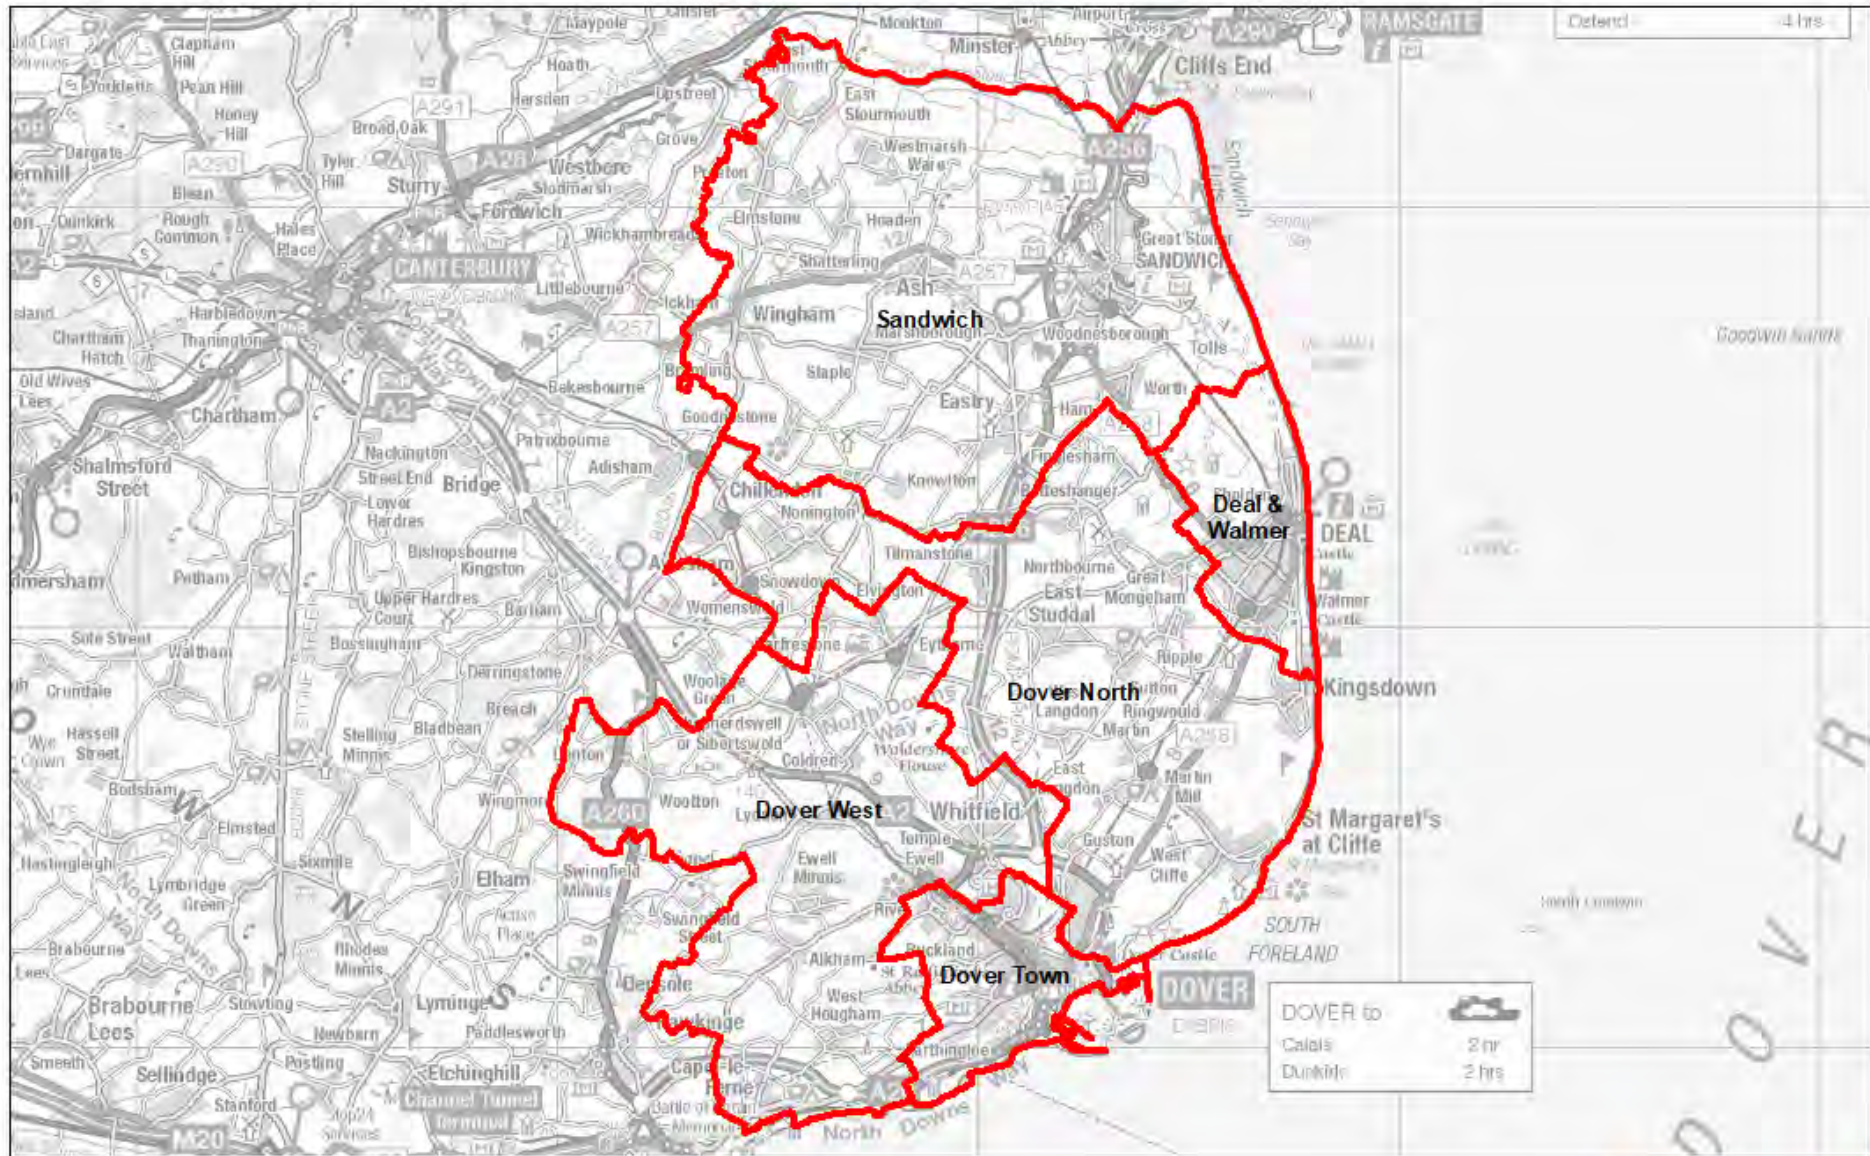

# Dover County Electoral Divisions: 2021

This map produced by Kent Analytics, Kent County Council  
© Crown Copyright and database right 2021, Ordnance Survey 100019238

# Deal & Walmer County Electoral Division: 2021

This map produced by Kent Analytics, Kent County Council  
© Crown Copyright and database right 2021, Ordnance Survey 100019238

## Dover Town County Electoral Division: 2021

This map produced by Kent Analytics, Kent County Council  
 © Crown Copyright and database right 2021, Ordnance Survey 100019238

Map

### Sandwich County Electoral Division: 2021

This map produced by Kent Analytics, Kent County Council  
© Crown Copyright and database right 2021, Ordnance Survey 100019238