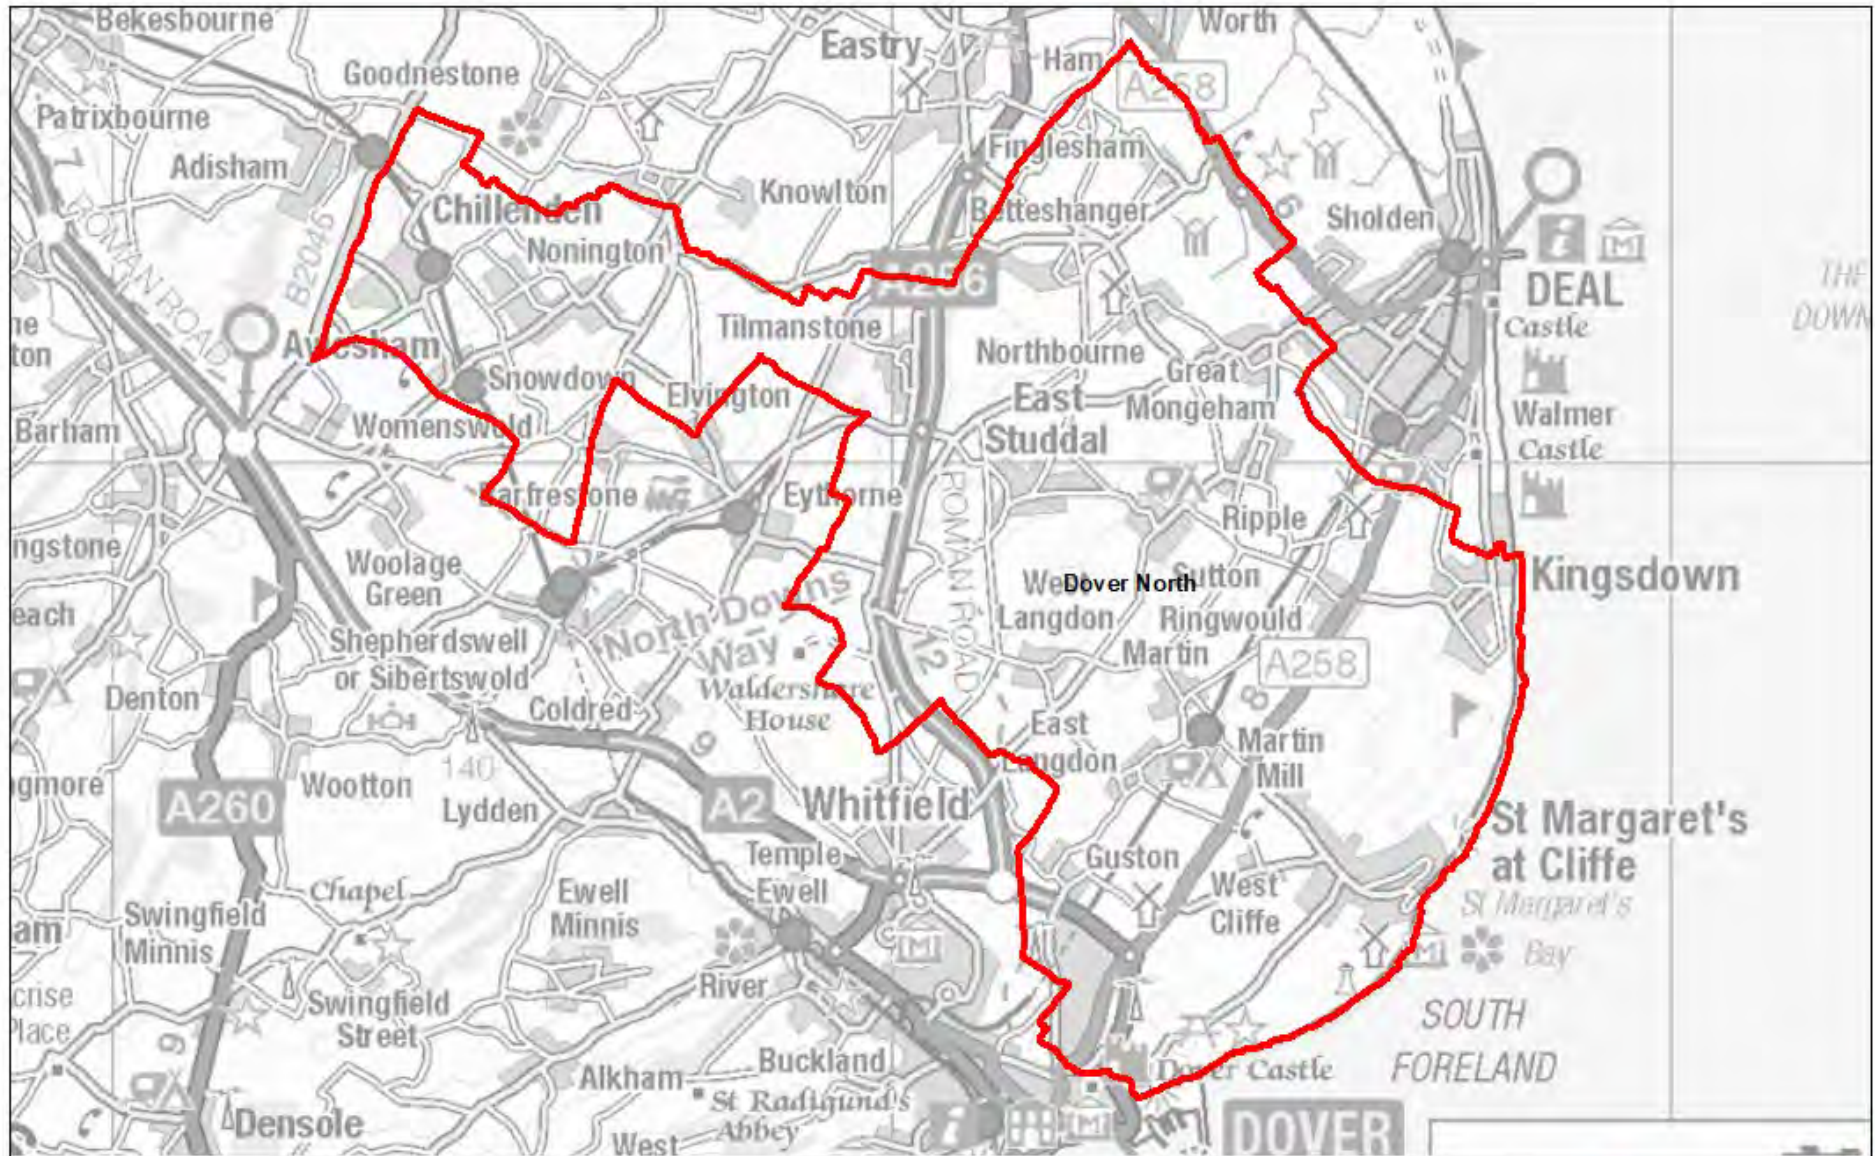

# Deal & Walmer County Electoral Division: 2021

This map produced by Kent Analytics, Kent County Council  
© Crown Copyright and database right 2021, Ordnance Survey 100019238

### Dover North County Electoral Division: 2021

This map produced by Kent Analytics, Kent County Council  
© Crown Copyright and database right 2021, Ordnance Survey 100019238

## Dover Town County Electoral Division: 2021

This map produced by Kent Analytics, Kent County Council  
 © Crown Copyright and database right 2021, Ordnance Survey 100019238

Map

### Sandwich County Electoral Division: 2021

This map produced by Kent Analytics, Kent County Council  
© Crown Copyright and database right 2021, Ordnance Survey 100019238