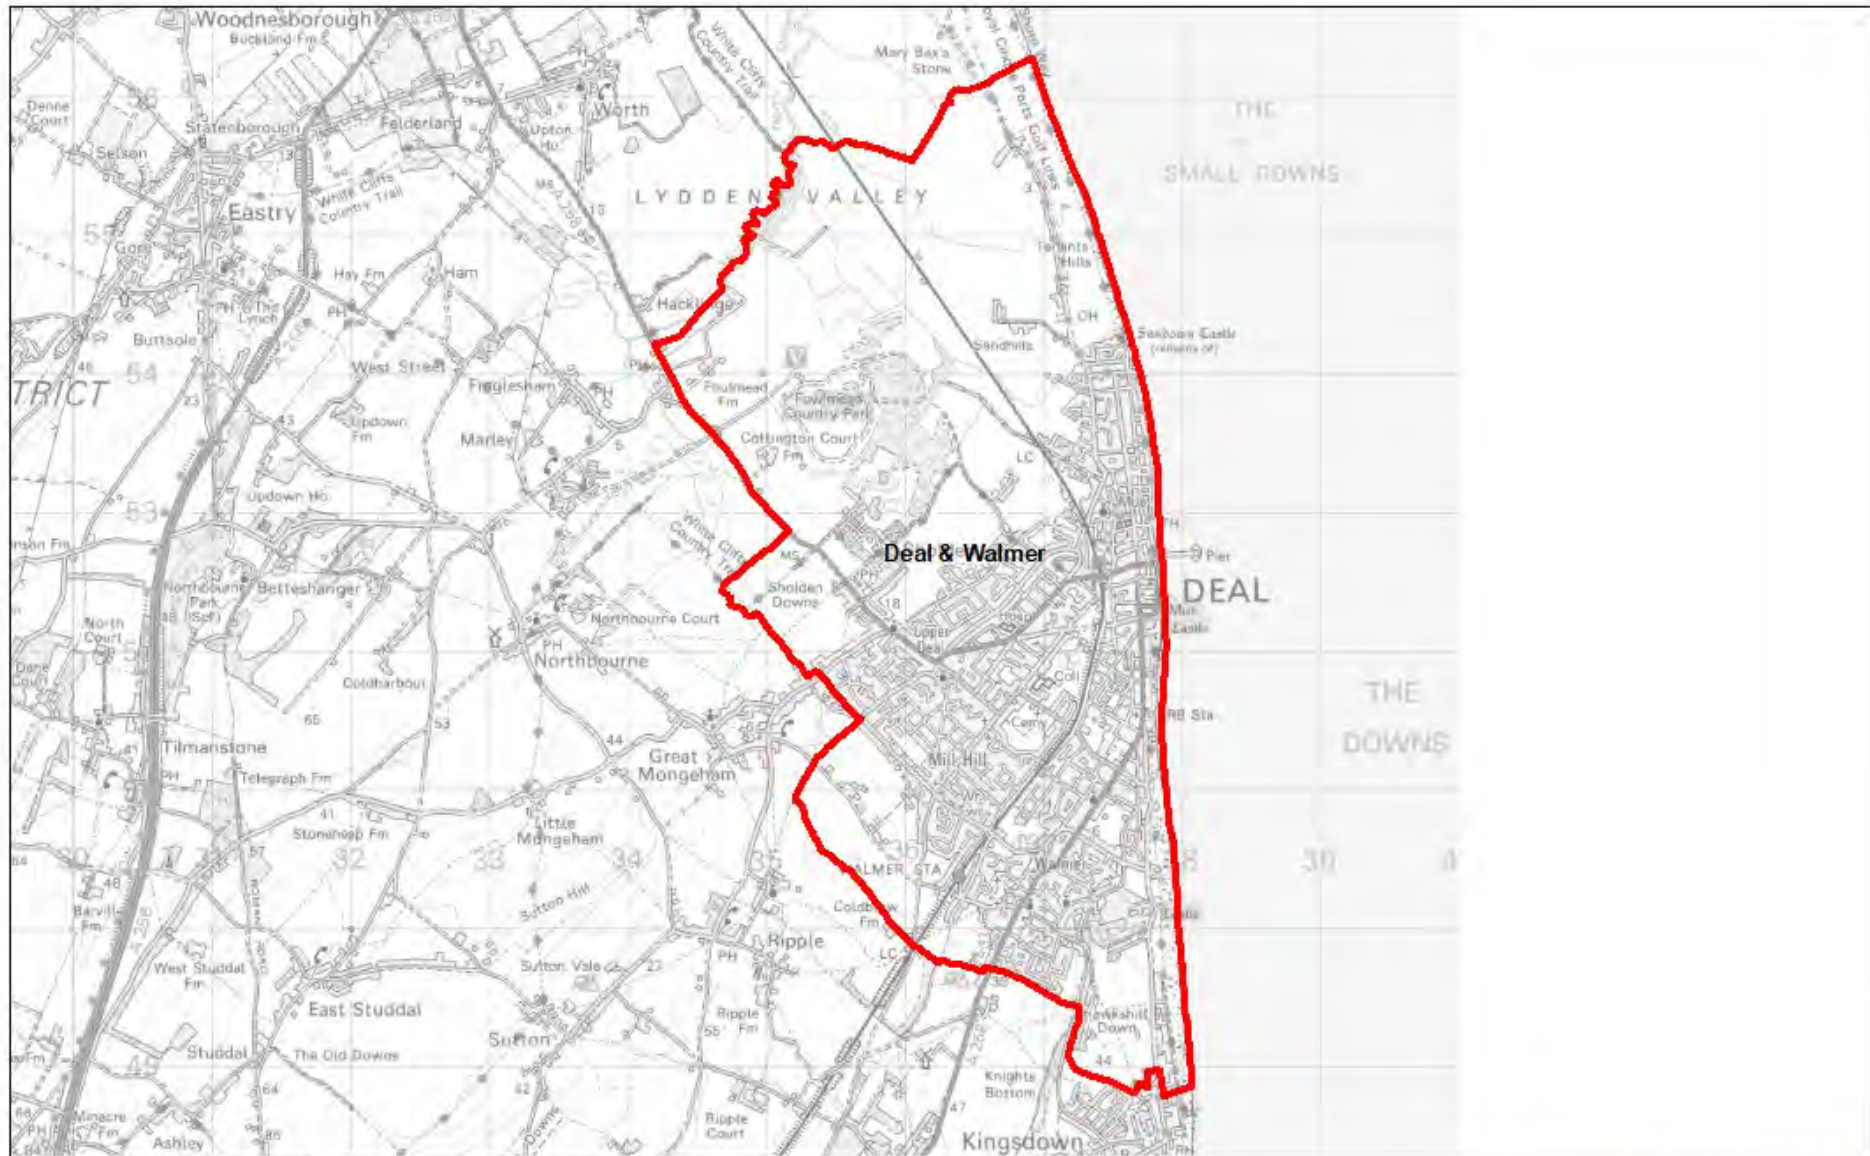

# Dover County Electoral Divisions: 2021

This map produced by Kent Analytics, Kent County Council  
© Crown Copyright and database right 2021, Ordnance Survey 100019238

# Deal & Walmer County Electoral Division: 2021

This map produced by Kent Analytics, Kent County Council  
© Crown Copyright and database right 2021, Ordnance Survey 100019238

## Dover Town County Electoral Division: 2021

This map produced by Kent Analytics, Kent County Council  
 © Crown Copyright and database right 2021, Ordnance Survey 100019238

Map

### Sandwich County Electoral Division: 2021

This map produced by Kent Analytics, Kent County Council  
© Crown Copyright and database right 2021, Ordnance Survey 100019238