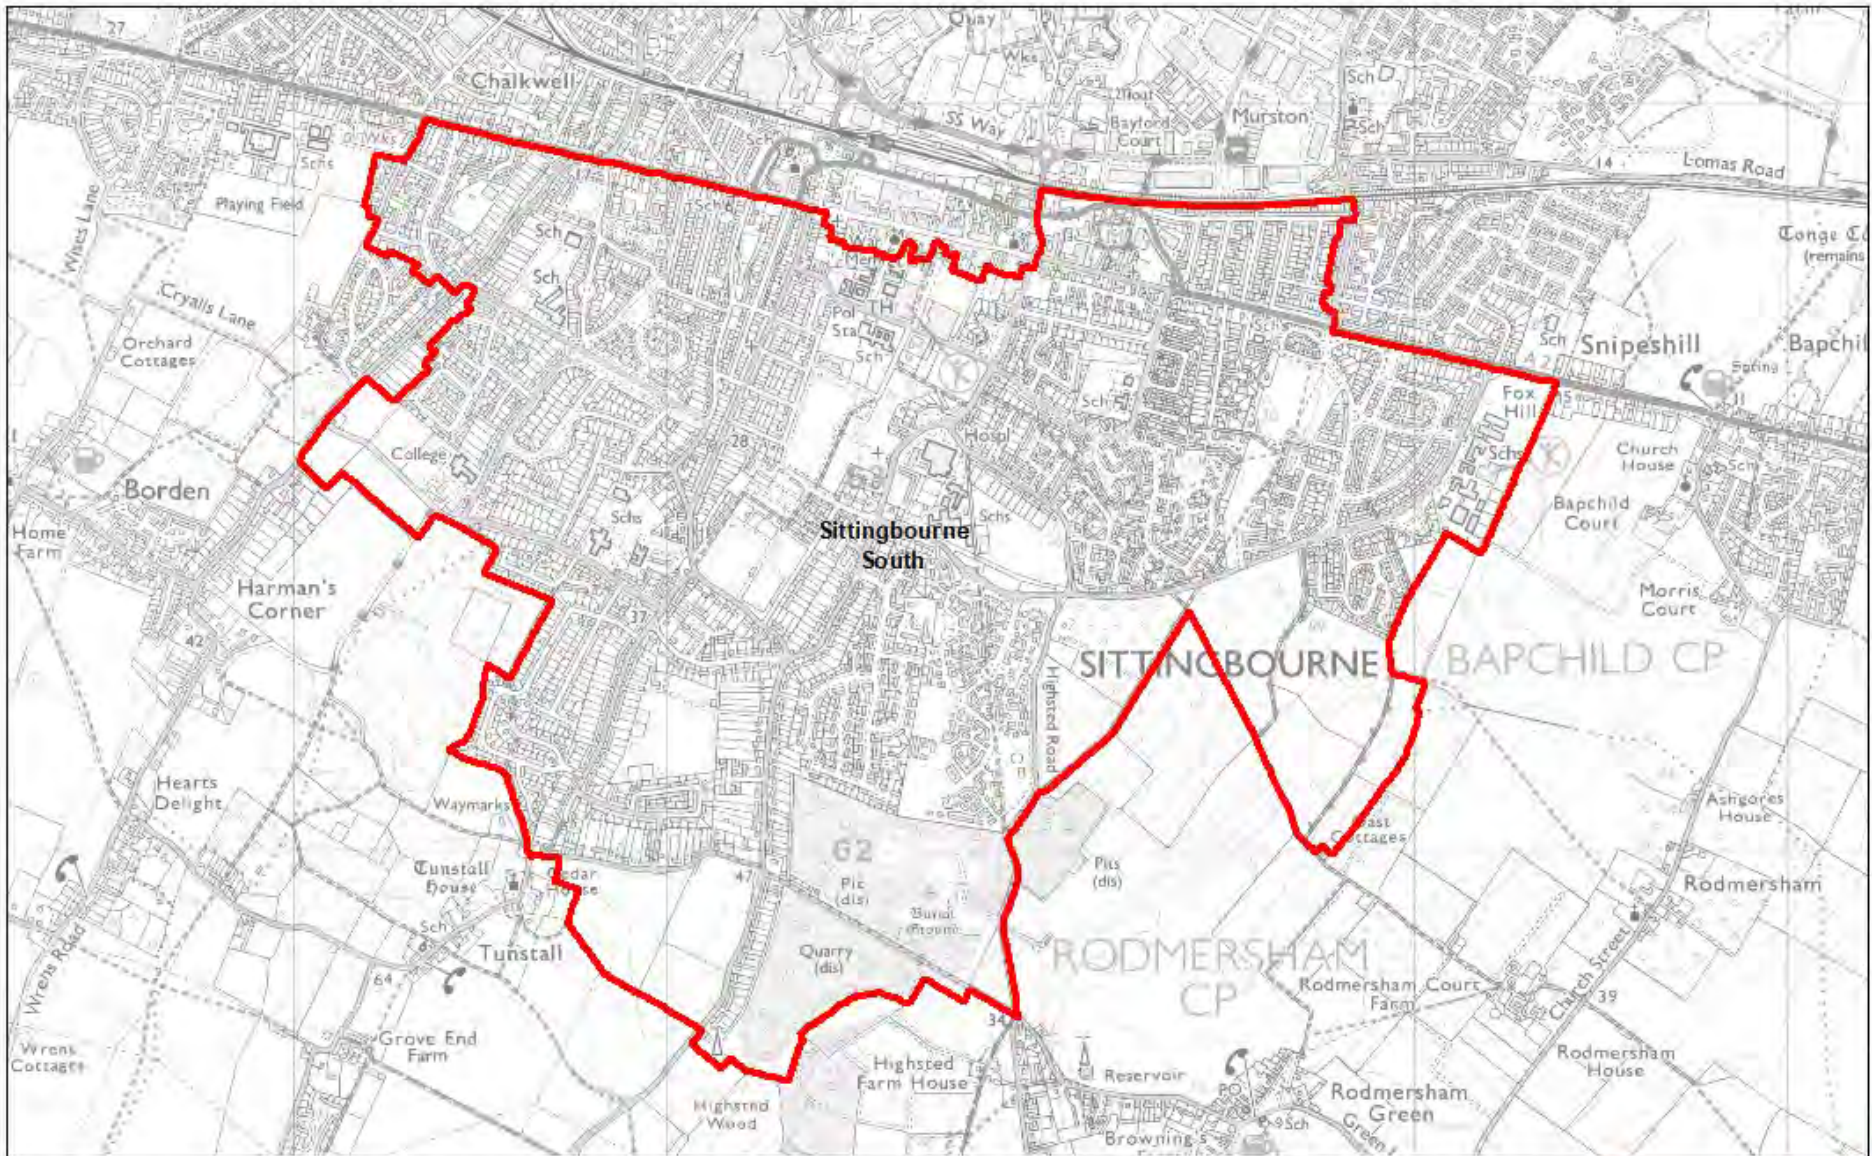

Swale County Electoral Divisions: 2021

This map produced by Kent Analytics, Kent County Council
© Crown Copyright and database right 2021, Ordnance Survey 100019238

Faversham County Electoral Division: 2021

This map produced by Kent Analytics, Kent County Council
© Crown Copyright and database right 2021, Ordnance Survey 100019238

Sheppey County Electoral Division: 2021

This map produced by Kent Analytics, Kent County Council
© Crown Copyright and database right 2021, Ordnance Survey 100019238

Sittingbourne North County Electoral Division: 2021

This map produced by Kent Analytics, Kent County Council
© Crown Copyright and database right 2021, Ordnance Survey 100019238

Sittingbourne South County Electoral Division: 2021

This map produced by Kent Analytics, Kent County Council
© Crown Copyright and database right 2021, Ordnance Survey 100019238

Swale East County Electoral Division: 2021

This map produced by Kent Analytics, Kent County Council
© Crown Copyright and database right 2021, Ordnance Survey 100019238