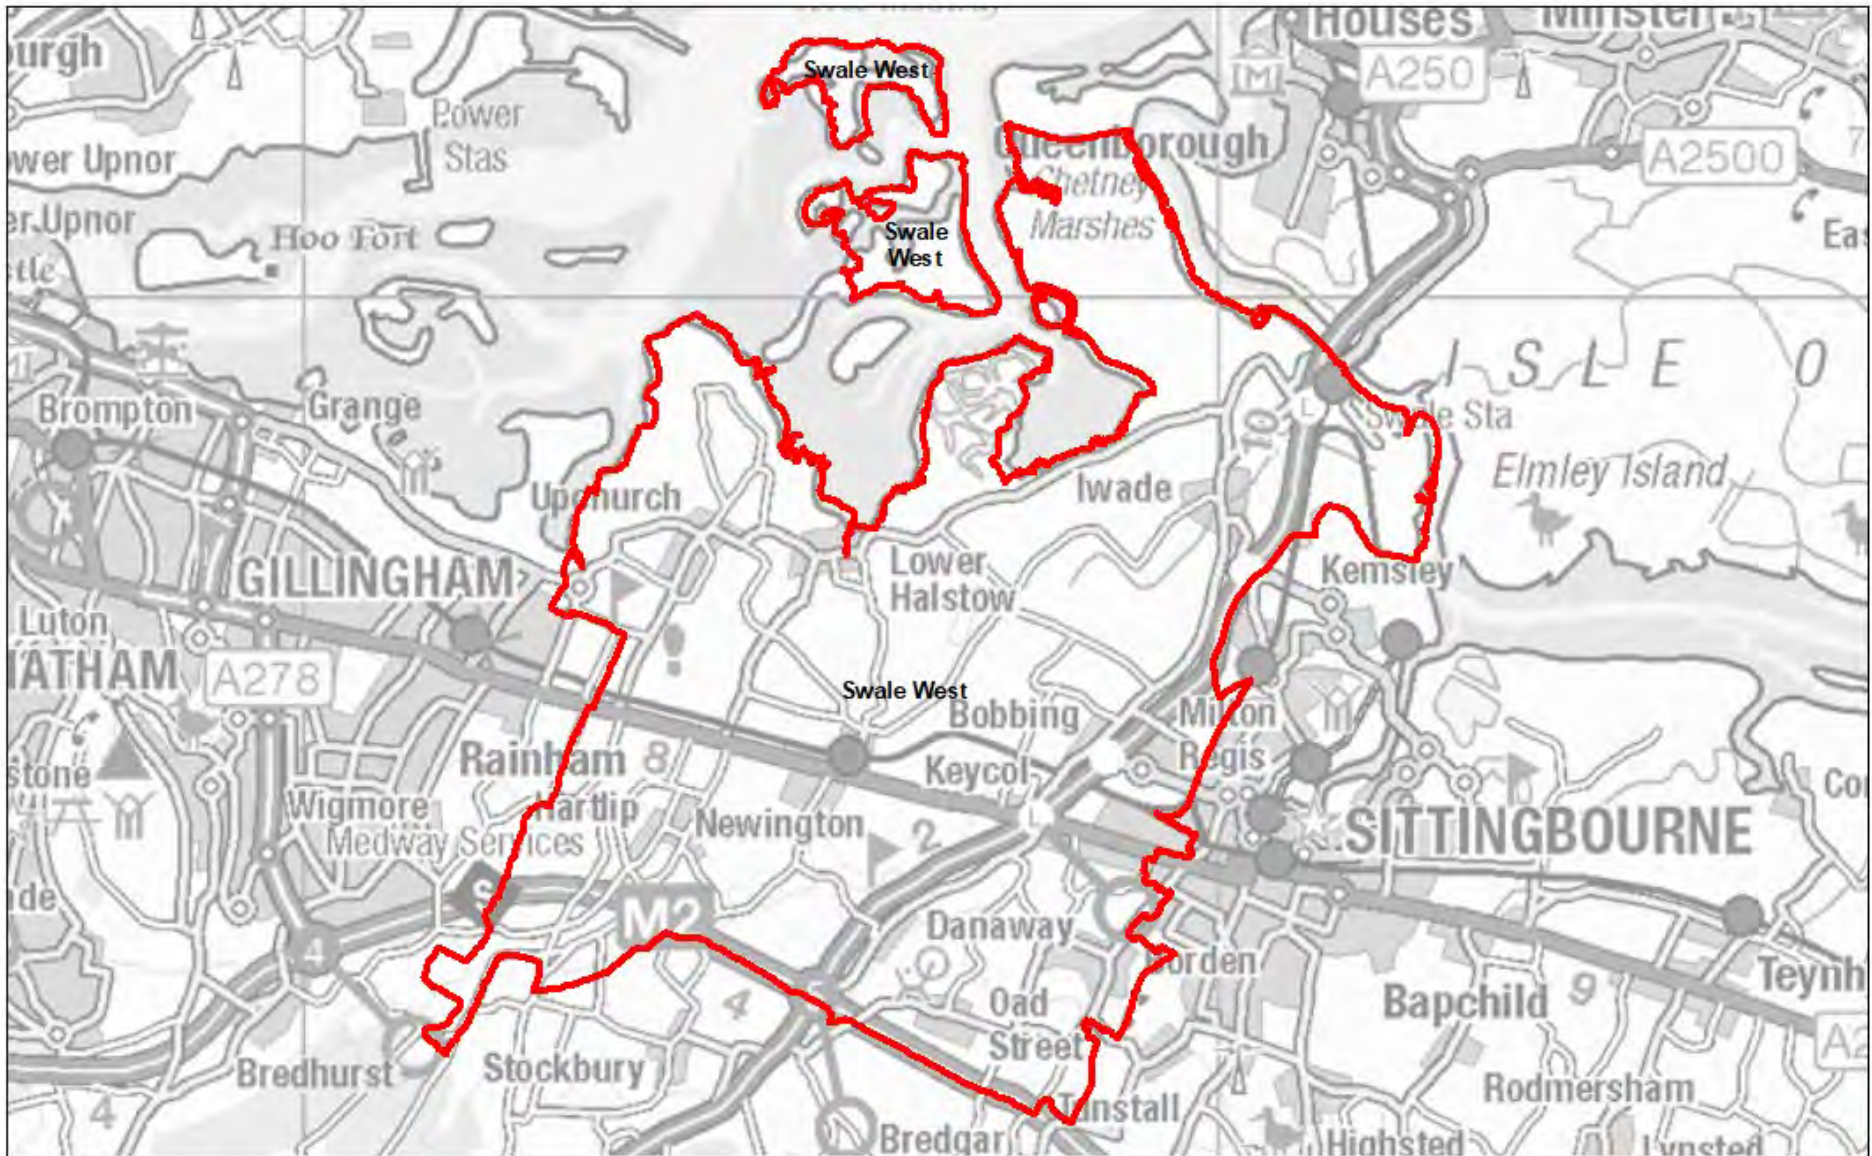

This map produced by Kent Analytics, Kent County Council
© Crown Copyright and database right 2021, Ordnance Survey 100019238

Swale East County Electoral Division: 2021

This map produced by Kent Analytics, Kent County Council
© Crown Copyright and database right 2021, Ordnance Survey 100019238

Swale West County Electoral Division: 2021

This map produced by Kent Analytics, Kent County Council
© Crown Copyright and database right 2021, Ordnance Survey 100019238