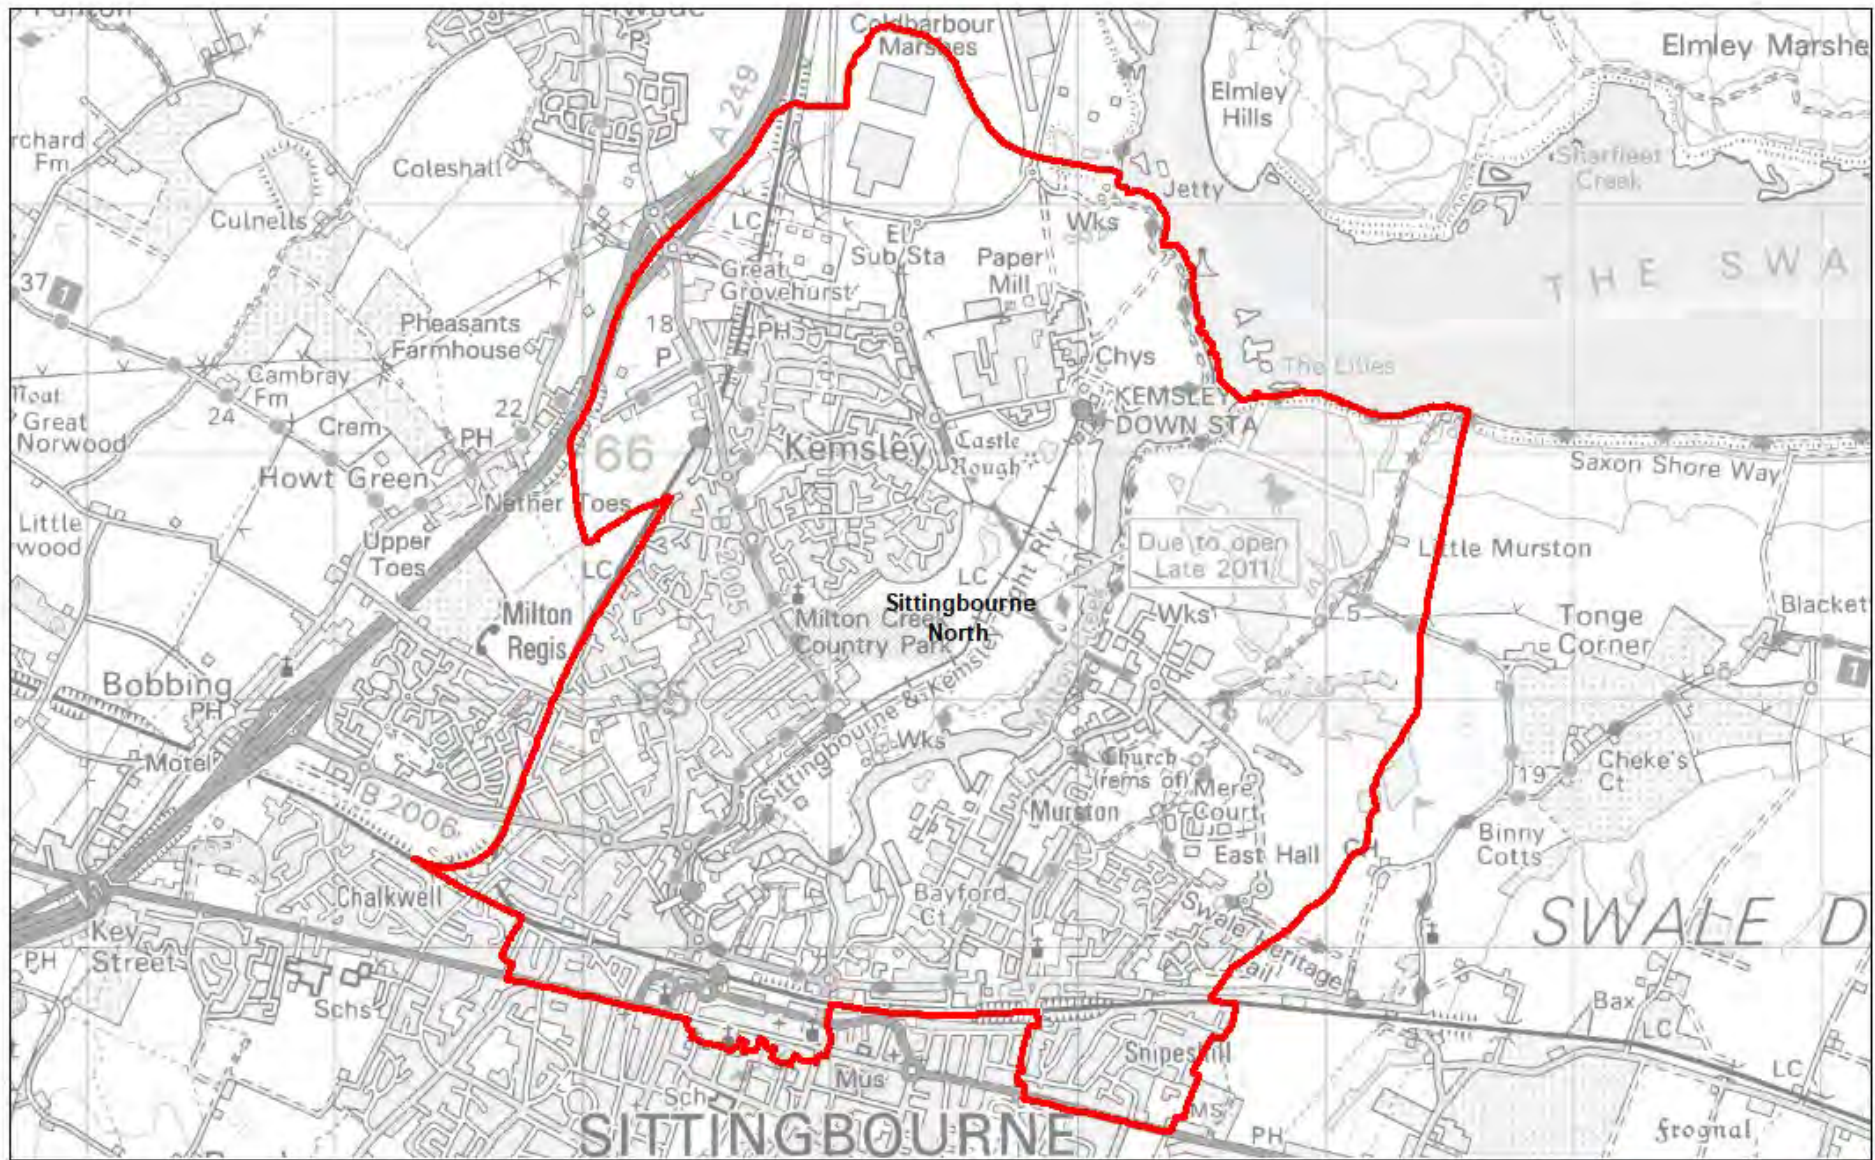

This map produced by Kent Analytics, Kent County Council
© Crown Copyright and database right 2021, Ordnance Survey 100019238

Sheppey County Electoral Division: 2021

This map produced by Kent Analytics, Kent County Council
© Crown Copyright and database right 2021, Ordnance Survey 100019238

Sittingbourne North County Electoral Division: 2021

This map produced by Kent Analytics, Kent County Council
© Crown Copyright and database right 2021, Ordnance Survey 100019238

Sittingbourne South County Electoral Division: 2021

This map produced by Kent Analytics, Kent County Council
© Crown Copyright and database right 2021, Ordnance Survey 100019238

Swale East County Electoral Division: 2021

This map produced by Kent Analytics, Kent County Council
© Crown Copyright and database right 2021, Ordnance Survey 100019238