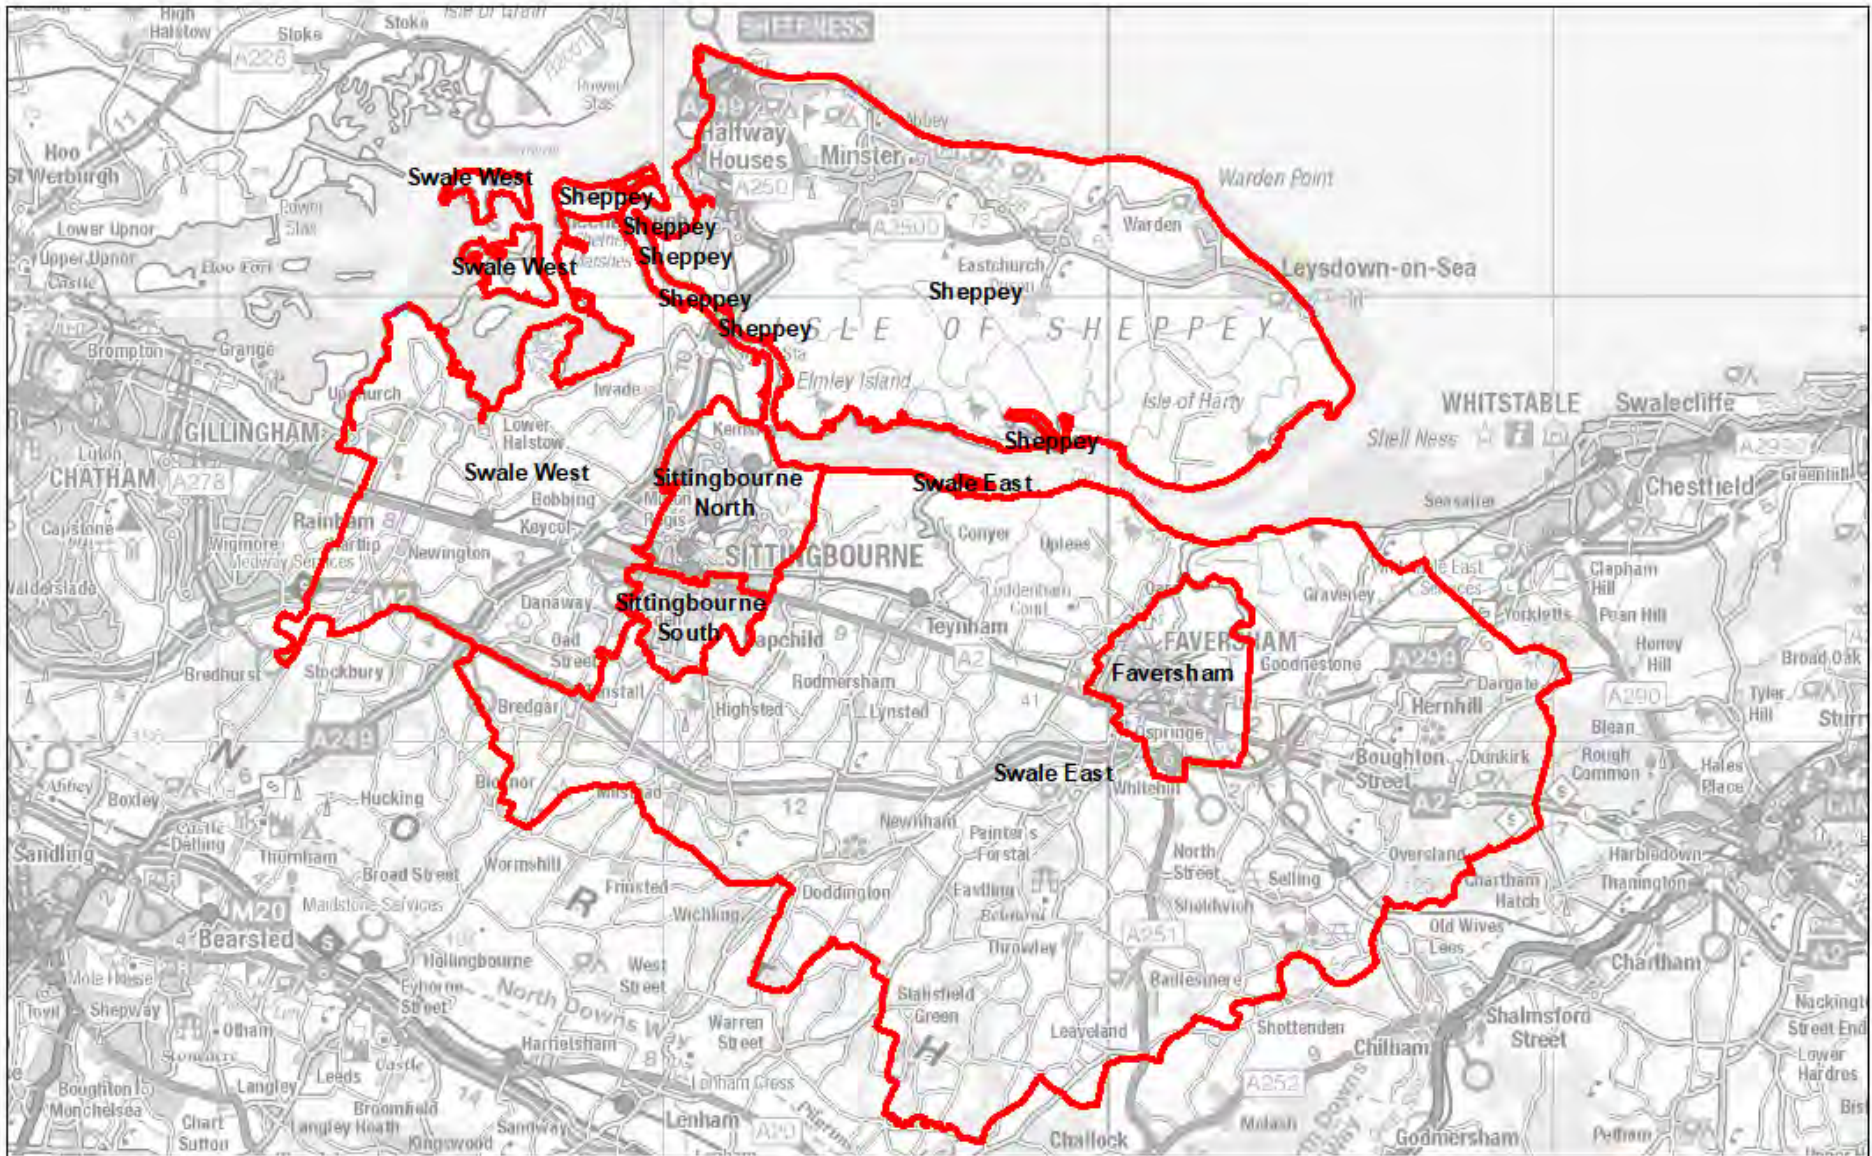

Swale County Electoral Divisions: 2021

This map produced by Kent Analytics, Kent County Council
© Crown Copyright and database right 2021, Ordnance Survey 100019238

Faversham County Electoral Division: 2021

This map produced by Kent Analytics, Kent County Council
© Crown Copyright and database right 2021, Ordnance Survey 100019238

Sheppey County Electoral Division: 2021

This map produced by Kent Analytics, Kent County Council
© Crown Copyright and database right 2021, Ordnance Survey 100019238

Sittingbourne North County Electoral Division: 2021

This map produced by Kent Analytics, Kent County Council
© Crown Copyright and database right 2021, Ordnance Survey 100019238

Sittingbourne South County Electoral Division: 2021

This map produced by Kent Analytics, Kent County Council
© Crown Copyright and database right 2021, Ordnance Survey 100019238

Swale East County Electoral Division: 2021

This map produced by Kent Analytics, Kent County Council
© Crown Copyright and database right 2021, Ordnance Survey 100019238