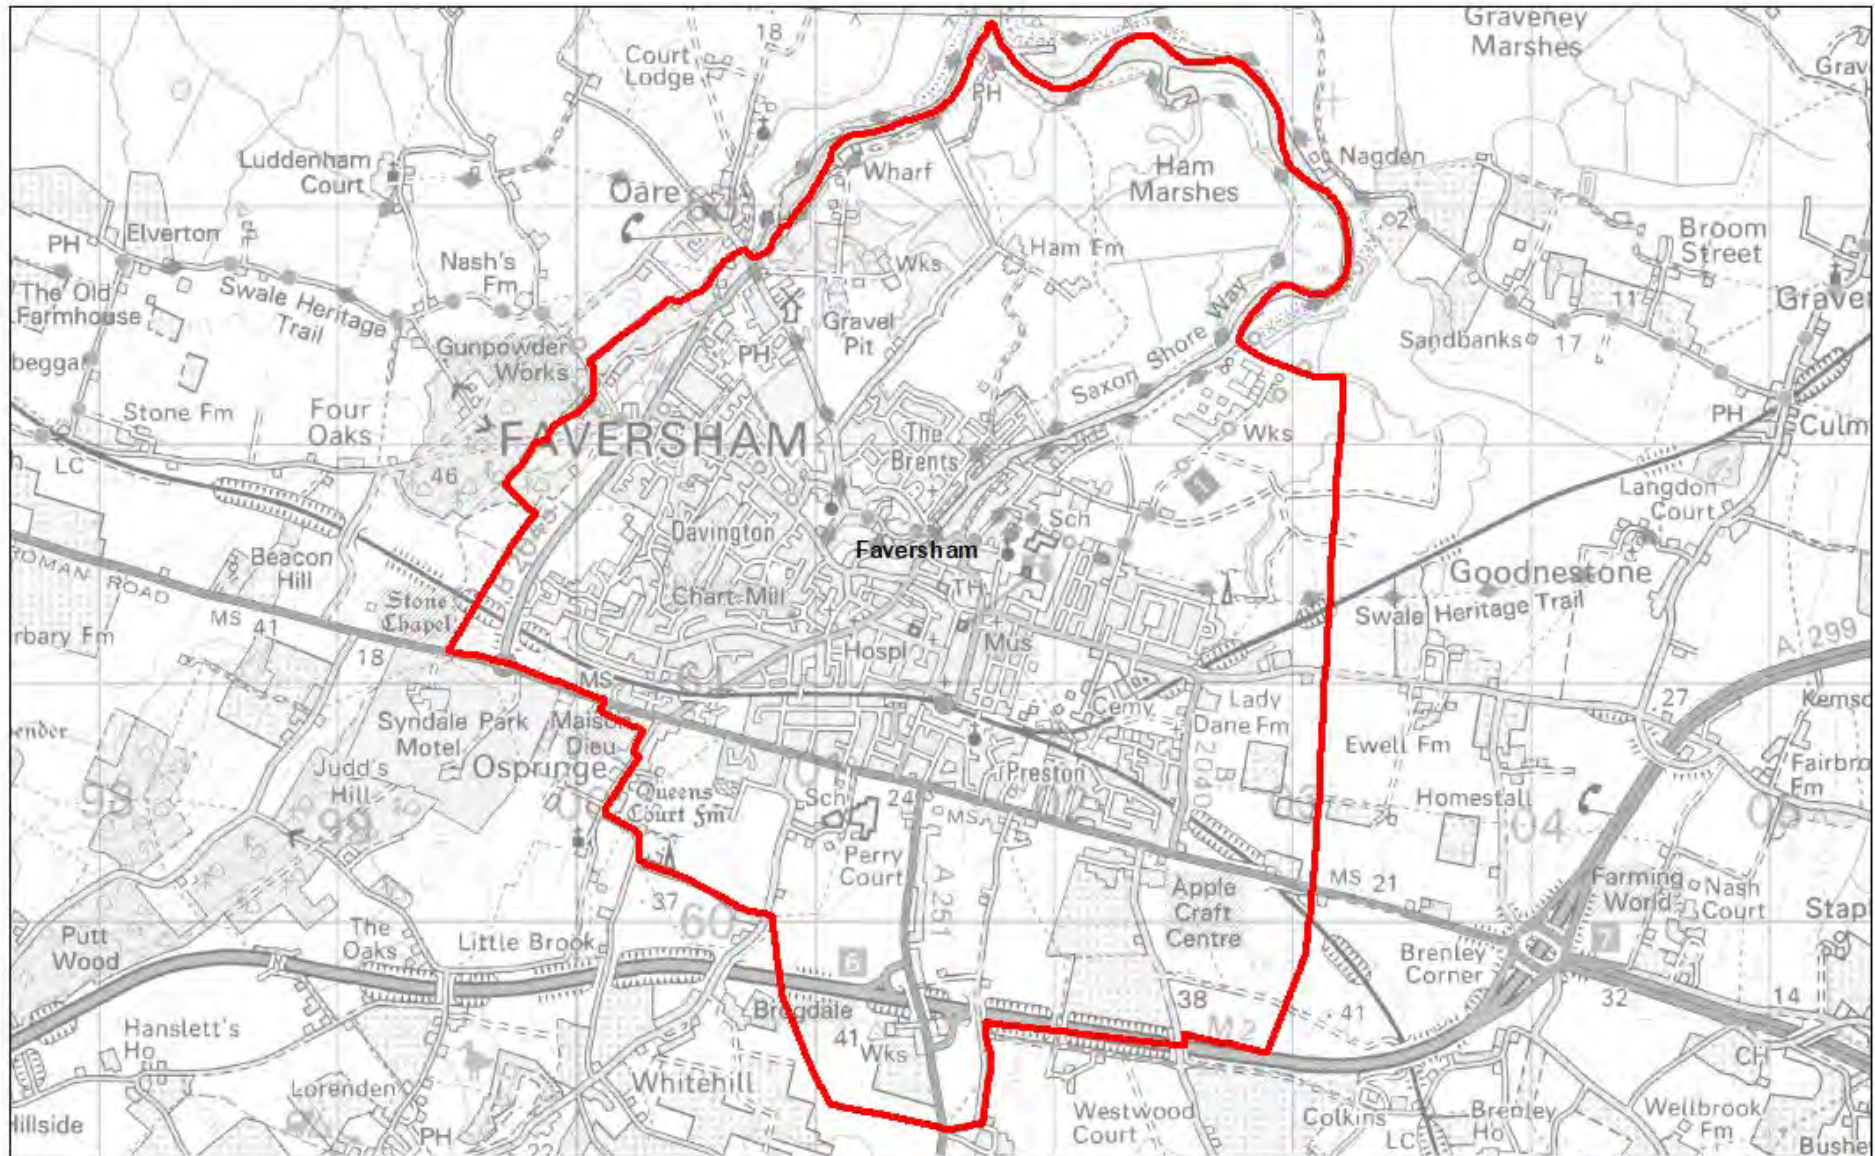

Swale County Electoral Divisions: 2021

This map produced by Kent Analytics, Kent County Council
© Crown Copyright and database right 2021, Ordnance Survey 100019238

Faversham County Electoral Division: 2021

This map produced by Kent Analytics, Kent County Council
© Crown Copyright and database right 2021, Ordnance Survey 100019238

Sheppey County Electoral Division: 2021

This map produced by Kent Analytics, Kent County Council
© Crown Copyright and database right 2021, Ordnance Survey 100019238

Sittingbourne North County Electoral Division: 2021

This map produced by Kent Analytics, Kent County Council
© Crown Copyright and database right 2021, Ordnance Survey 100019238

Sittingbourne South County Electoral Division: 2021

This map produced by Kent Analytics, Kent County Council
© Crown Copyright and database right 2021, Ordnance Survey 100019238

Swale East County Electoral Division: 2021

This map produced by Kent Analytics, Kent County Council
© Crown Copyright and database right 2021, Ordnance Survey 100019238