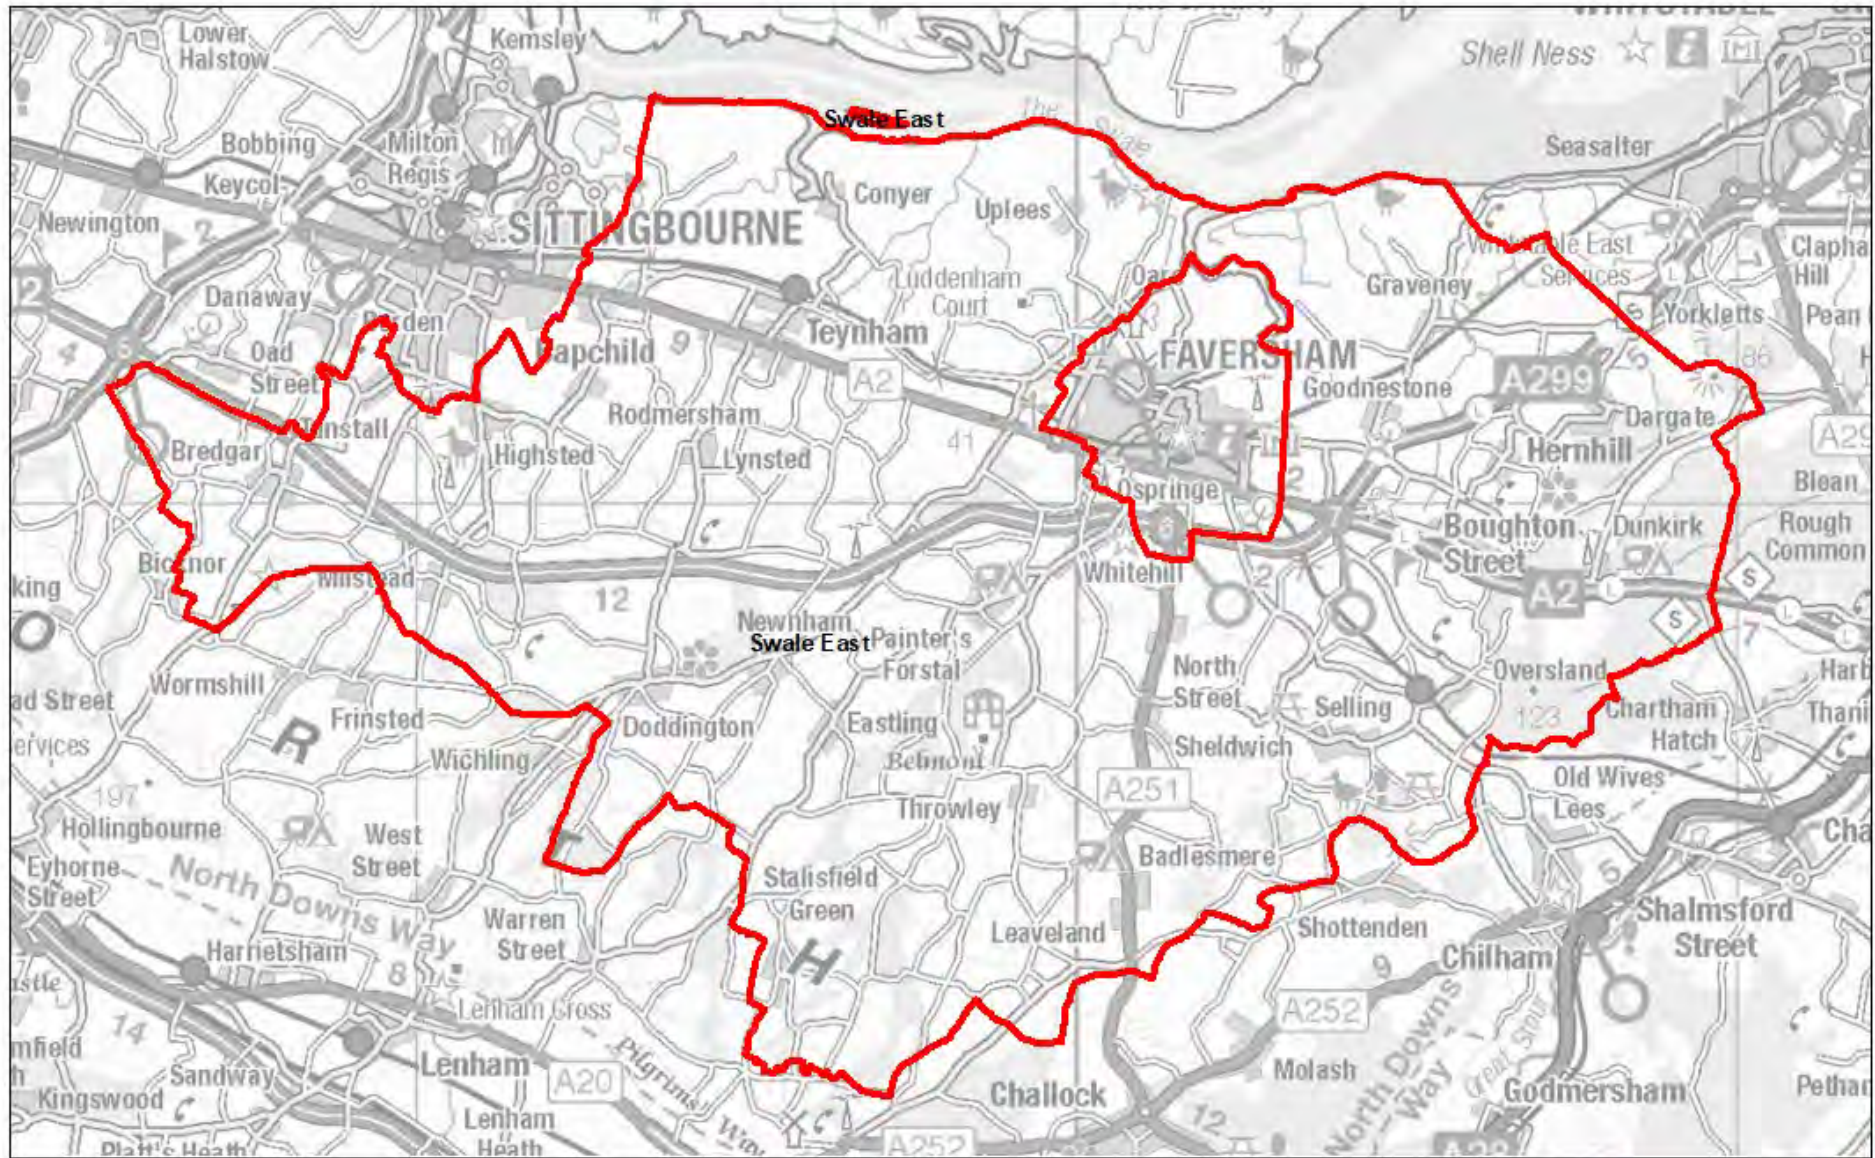

This map produced by Kent Analytics, Kent County Council
© Crown Copyright and database right 2021, Ordnance Survey 100019238

Sheppey County Electoral Division: 2021

This map produced by Kent Analytics, Kent County Council
© Crown Copyright and database right 2021, Ordnance Survey 100019238

Sittingbourne North County Electoral Division: 2021

This map produced by Kent Analytics, Kent County Council
© Crown Copyright and database right 2021, Ordnance Survey 100019238

Sittingbourne South County Electoral Division: 2021

This map produced by Kent Analytics, Kent County Council
© Crown Copyright and database right 2021, Ordnance Survey 100019238

Swale East County Electoral Division: 2021

This map produced by Kent Analytics, Kent County Council
© Crown Copyright and database right 2021, Ordnance Survey 100019238