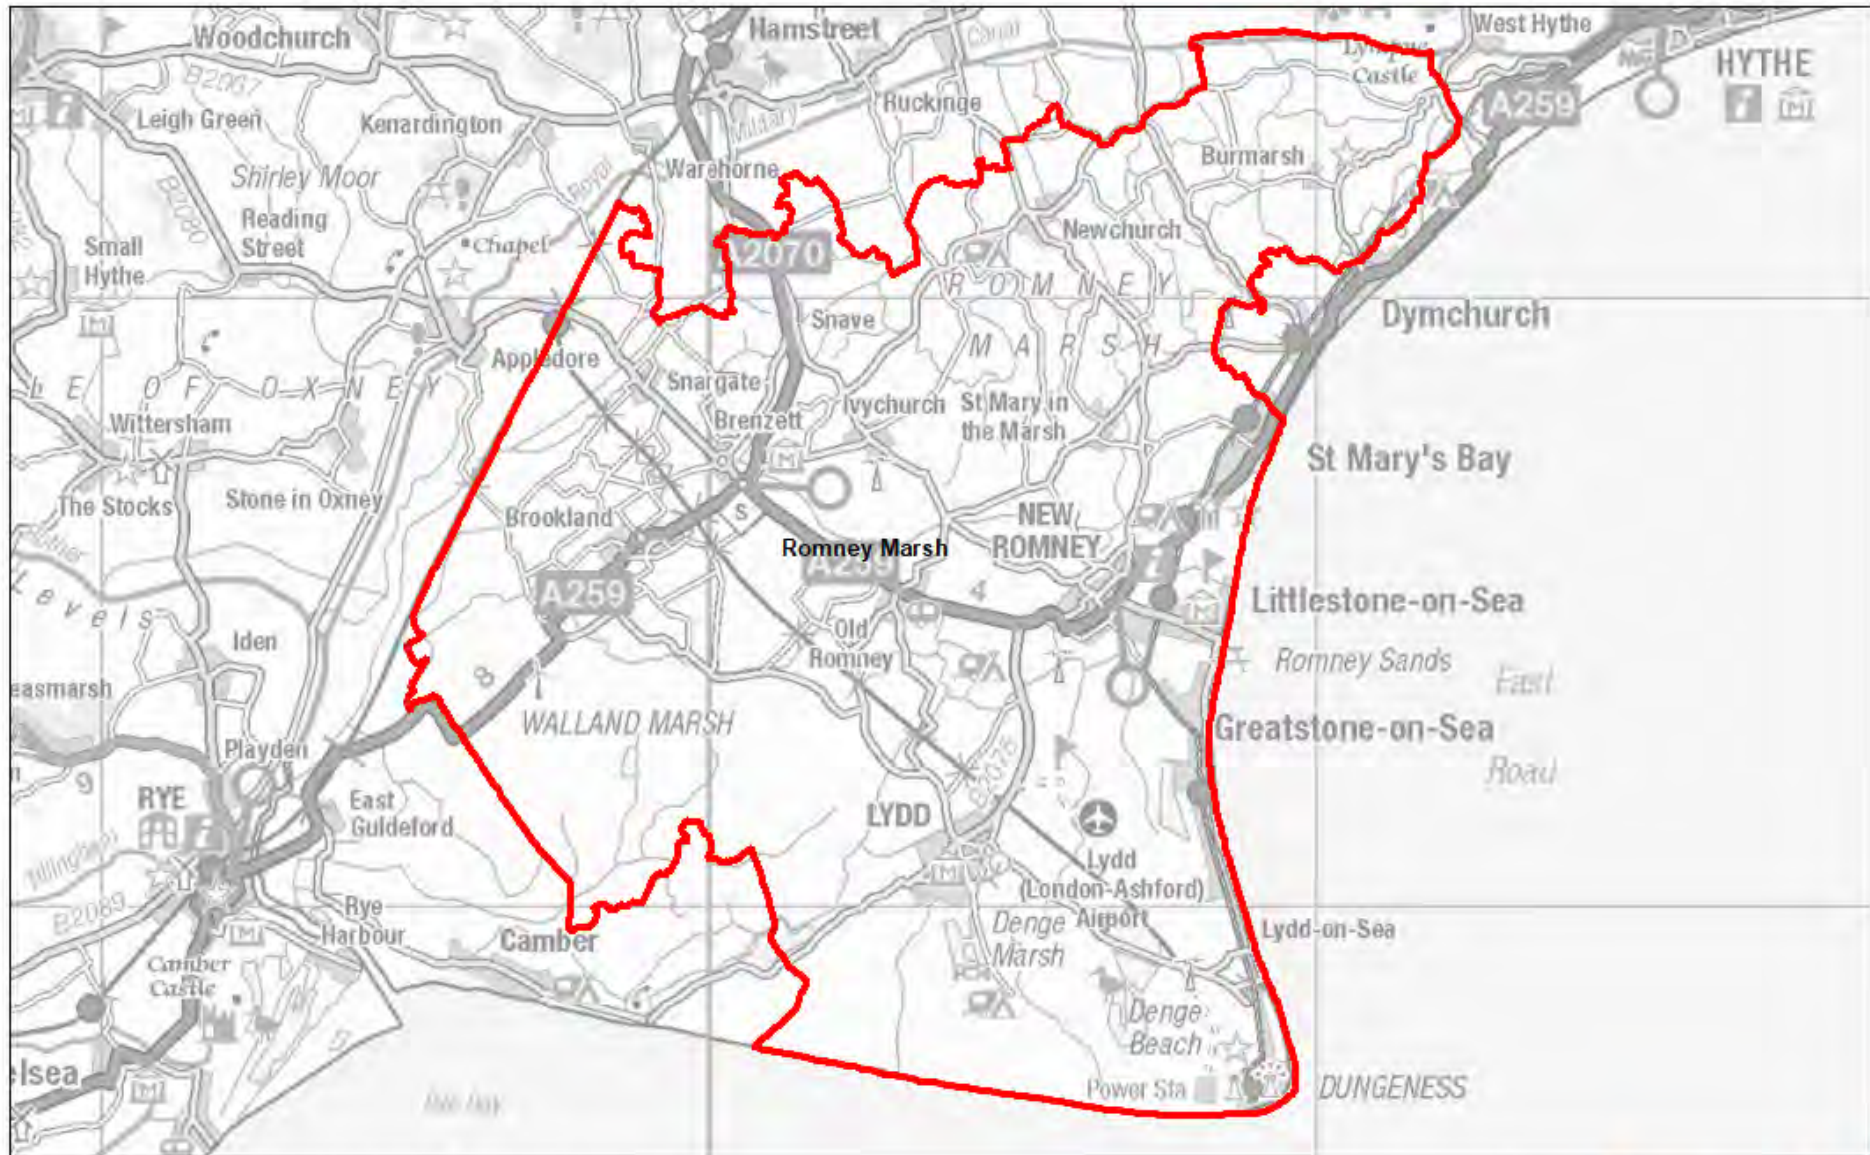

This map produced by Kent Analytics, Kent County Council
© Crown Copyright and database right 2021, Ordnance Survey 100019238

Hythe West County Electoral Division: 2021

This map produced by Kent Analytics, Kent County Council
© Crown Copyright and database right 2021, Ordnance Survey 100019238

Romney Marsh County Electoral Division: 2021

This map produced by Kent Analytics, Kent County Council
© Crown Copyright and database right 2021, Ordnance Survey 100019238