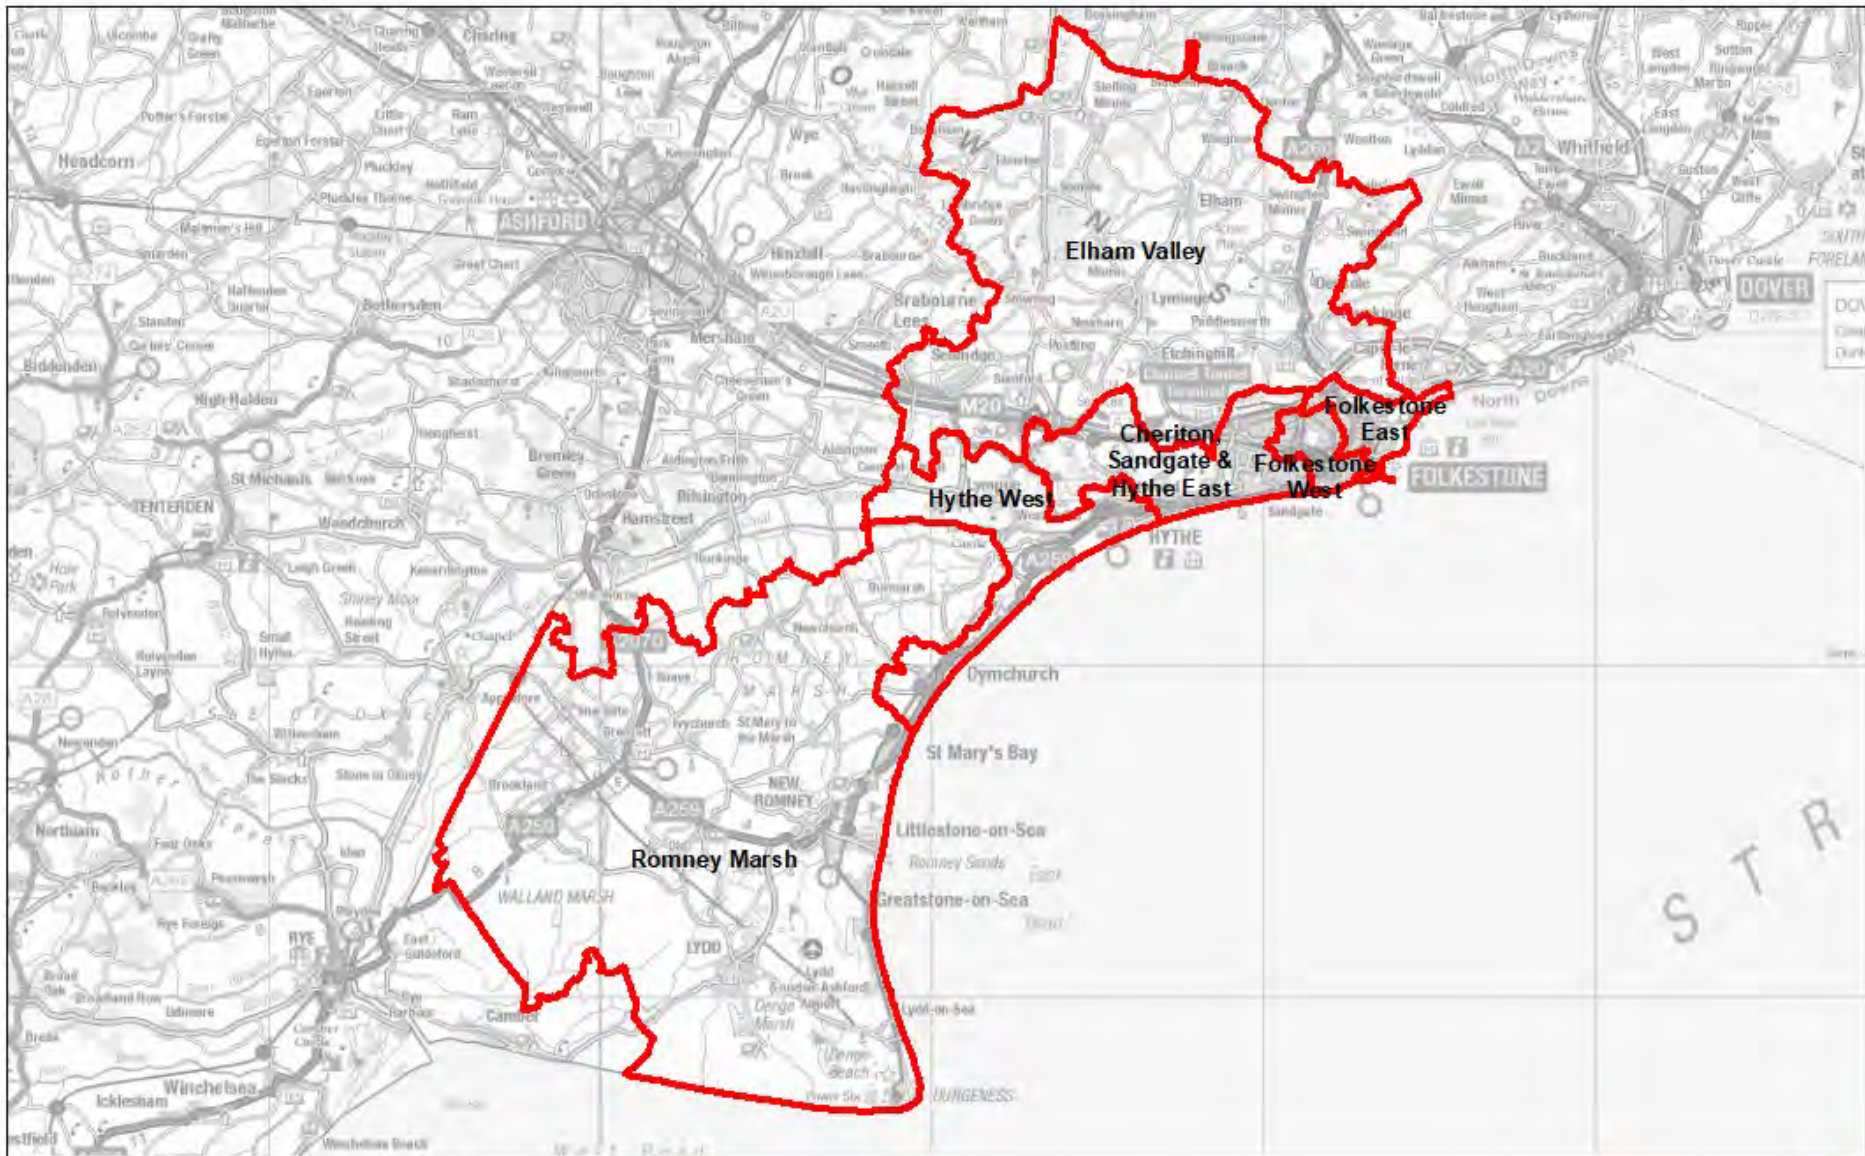

Folkestone & Hythe County Electoral Divisions: 2021

This map produced by Kent Analytics, Kent County Council
© Crown Copyright and database right 2021, Ordnance Survey 100019238

Cheriton, Sandgate & Hythe East County Electoral Division: 2021

This map produced by Kent Analytics, Kent County Council
© Crown Copyright and database right 2021, Ordnance Survey 100019238

Elham Valley County Electoral Division: 2021

This map produced by Kent Analytics, Kent County Council
© Crown Copyright and database right 2021, Ordnance Survey 100019238

Folkestone East County Electoral Division: 2021

This map produced by Kent Analytics, Kent County Council
© Crown Copyright and database right 2021, Ordnance Survey 100019238

Folkestone West County Electoral Division: 2021

Romney Marsh County Electoral Division: 2021

This map produced by Kent Analytics, Kent County Council
© Crown Copyright and database right 2021, Ordnance Survey 100019238