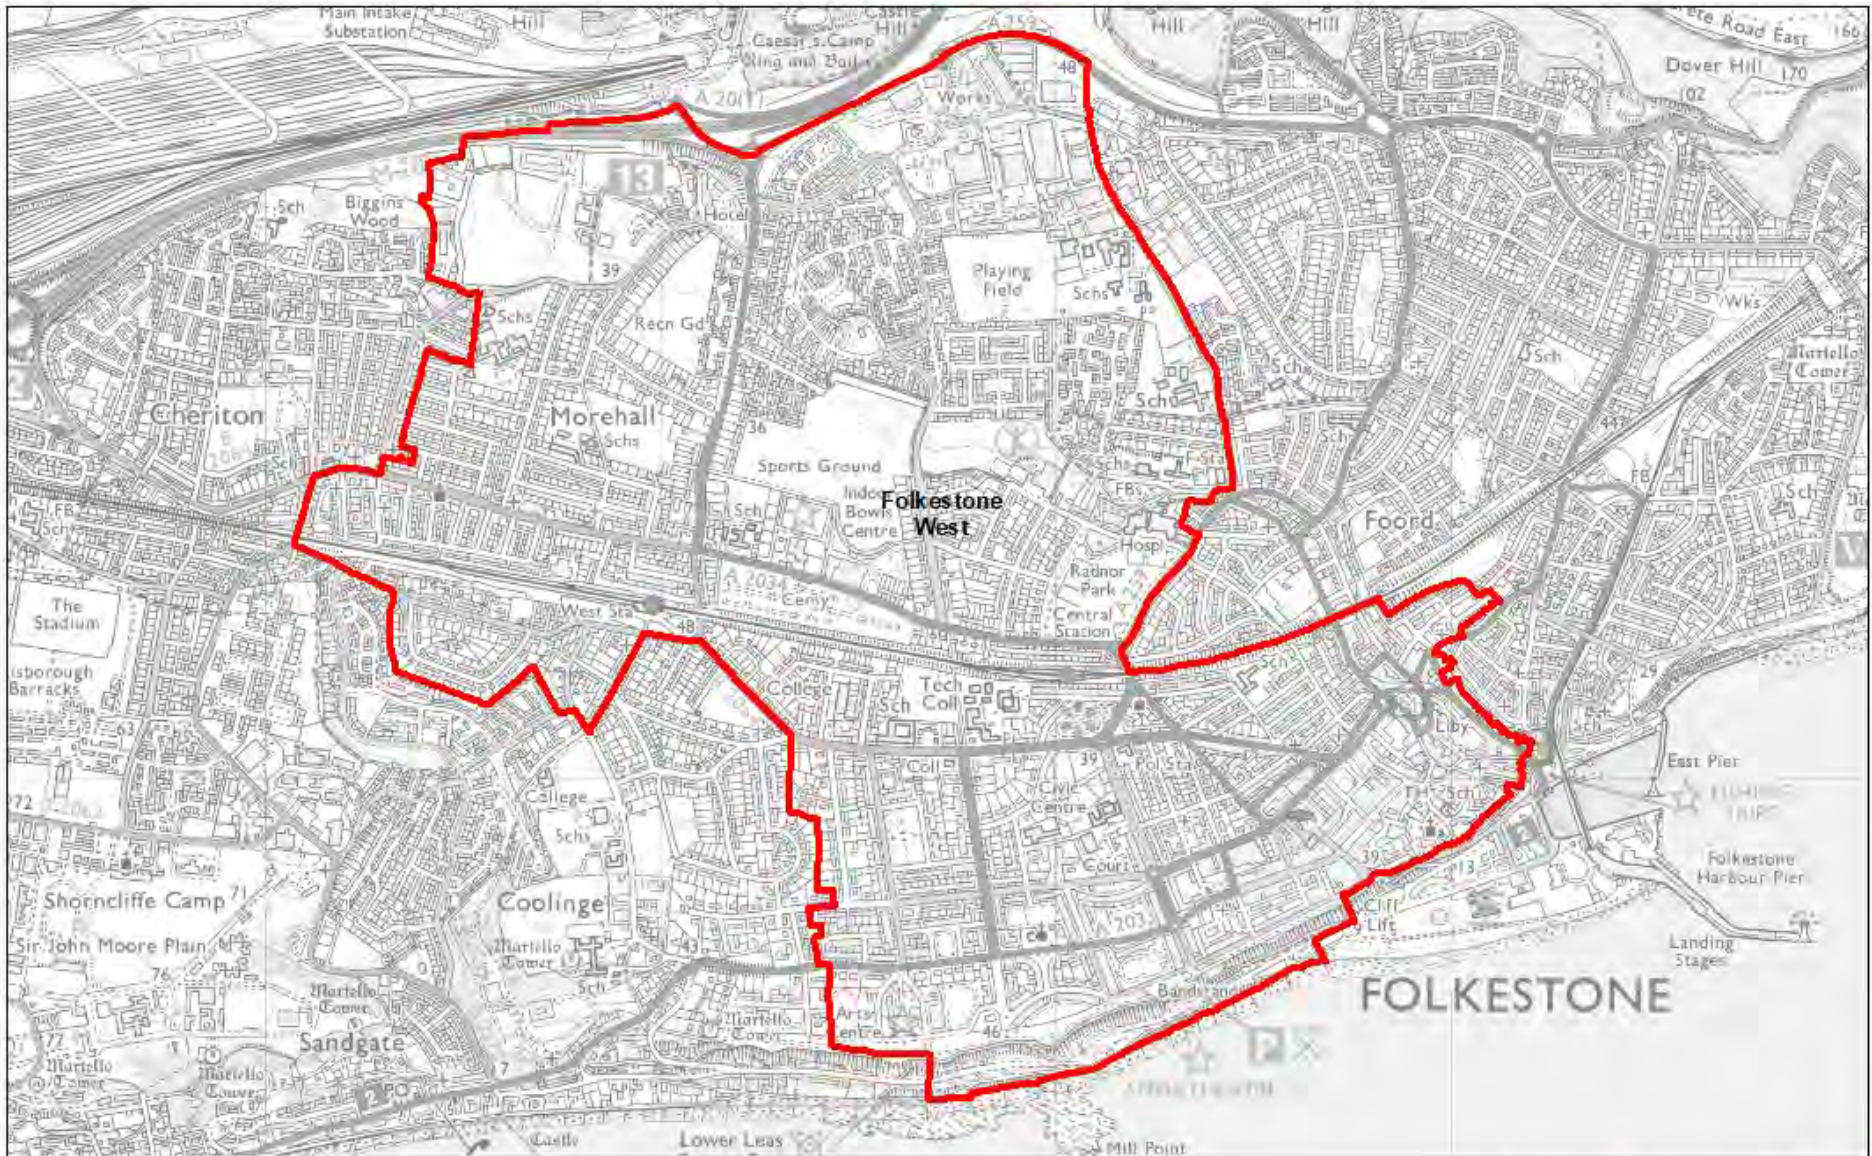

This map produced by Kent Analytics, Kent County Council
© Crown Copyright and database right 2021, Ordnance Survey 100019238

Elham Valley County Electoral Division: 2021

This map produced by Kent Analytics, Kent County Council
© Crown Copyright and database right 2021, Ordnance Survey 100019238

Folkestone East County Electoral Division: 2021

This map produced by Kent Analytics, Kent County Council
© Crown Copyright and database right 2021, Ordnance Survey 100019238

Folkestone West County Electoral Division: 2021

Romney Marsh County Electoral Division: 2021

This map produced by Kent Analytics, Kent County Council
© Crown Copyright and database right 2021, Ordnance Survey 100019238