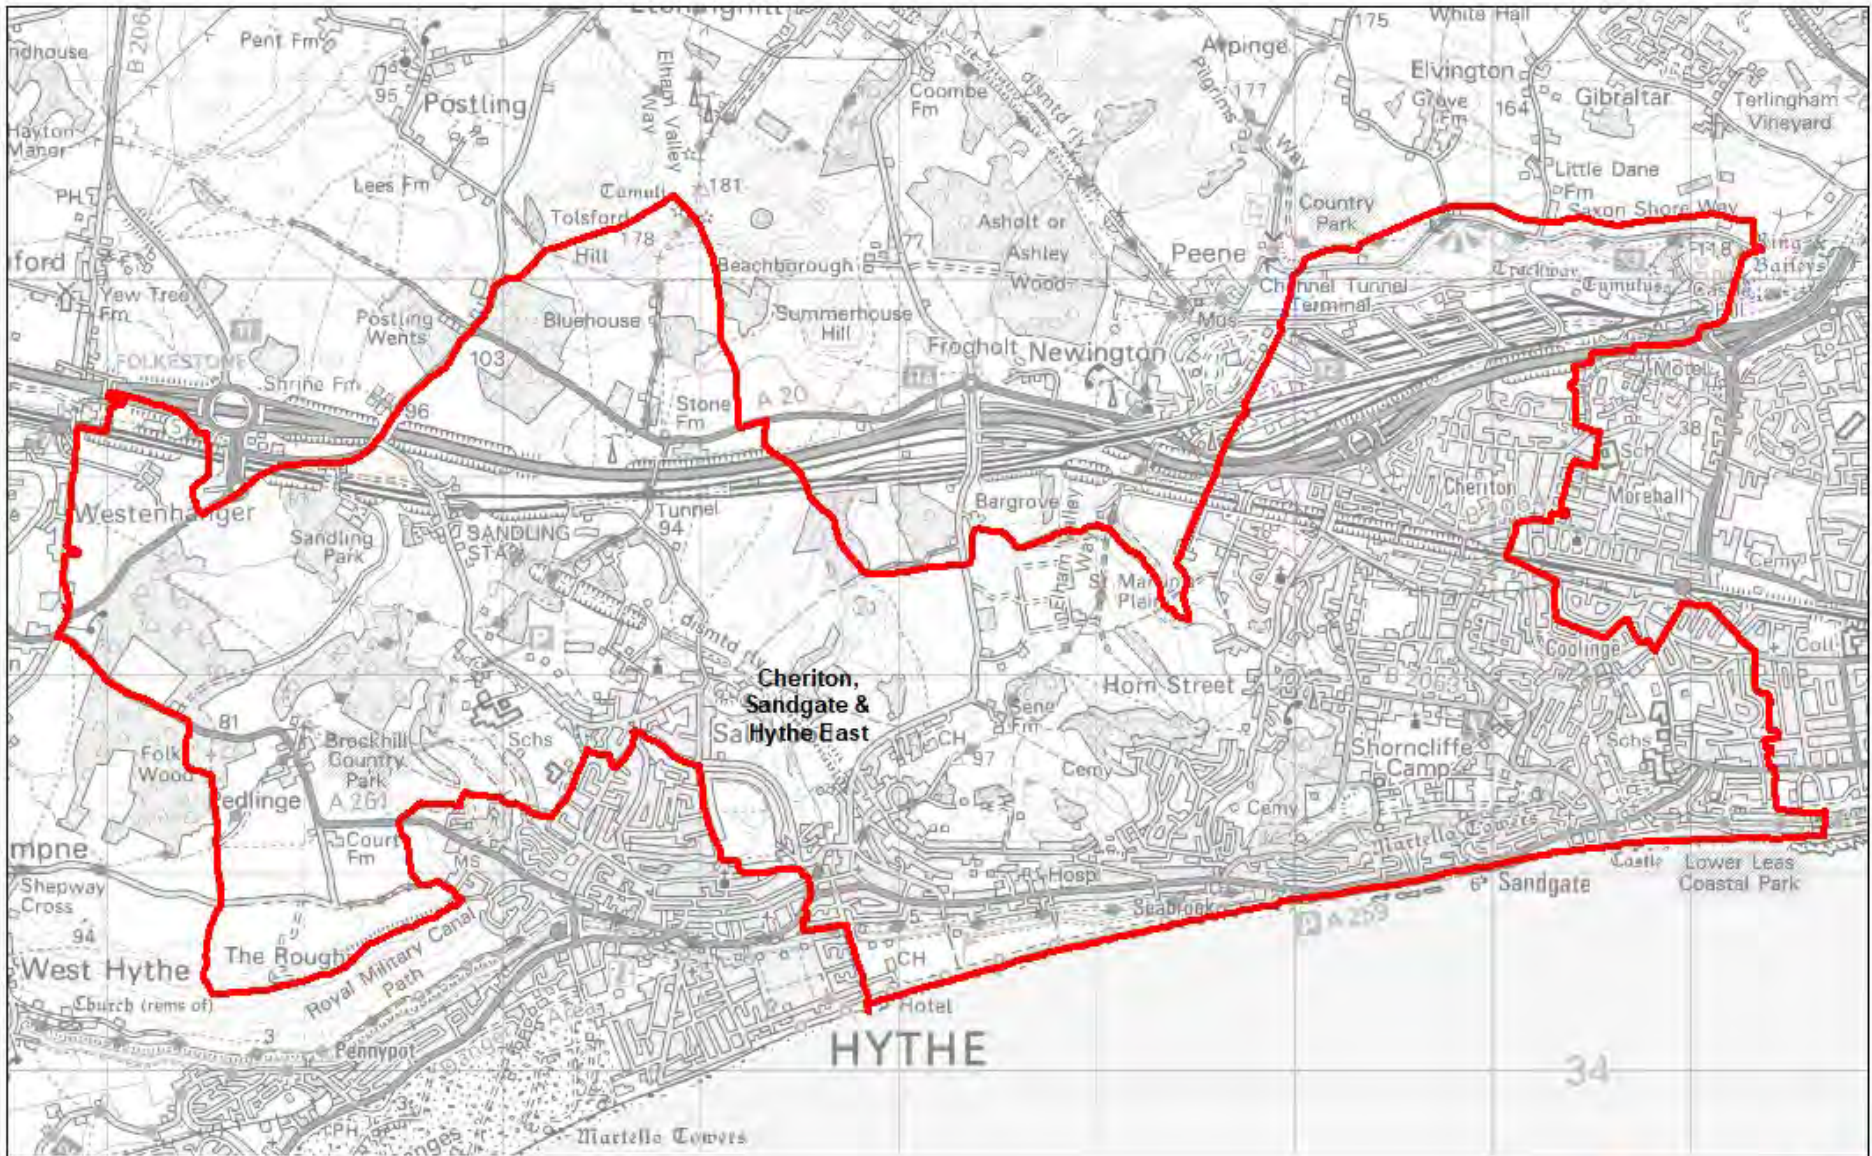

Folkestone & Hythe County Electoral Divisions: 2021

This map produced by Kent Analytics, Kent County Council
© Crown Copyright and database right 2021, Ordnance Survey 100019238

Cheriton, Sandgate & Hythe East County Electoral Division: 2021

This map produced by Kent Analytics, Kent County Council
© Crown Copyright and database right 2021, Ordnance Survey 100019238

Elham Valley County Electoral Division: 2021

This map produced by Kent Analytics, Kent County Council
© Crown Copyright and database right 2021, Ordnance Survey 100019238

Folkestone East County Electoral Division: 2021

This map produced by Kent Analytics, Kent County Council
© Crown Copyright and database right 2021, Ordnance Survey 100019238

Folkestone West County Electoral Division: 2021

Romney Marsh County Electoral Division: 2021

This map produced by Kent Analytics, Kent County Council
© Crown Copyright and database right 2021, Ordnance Survey 100019238