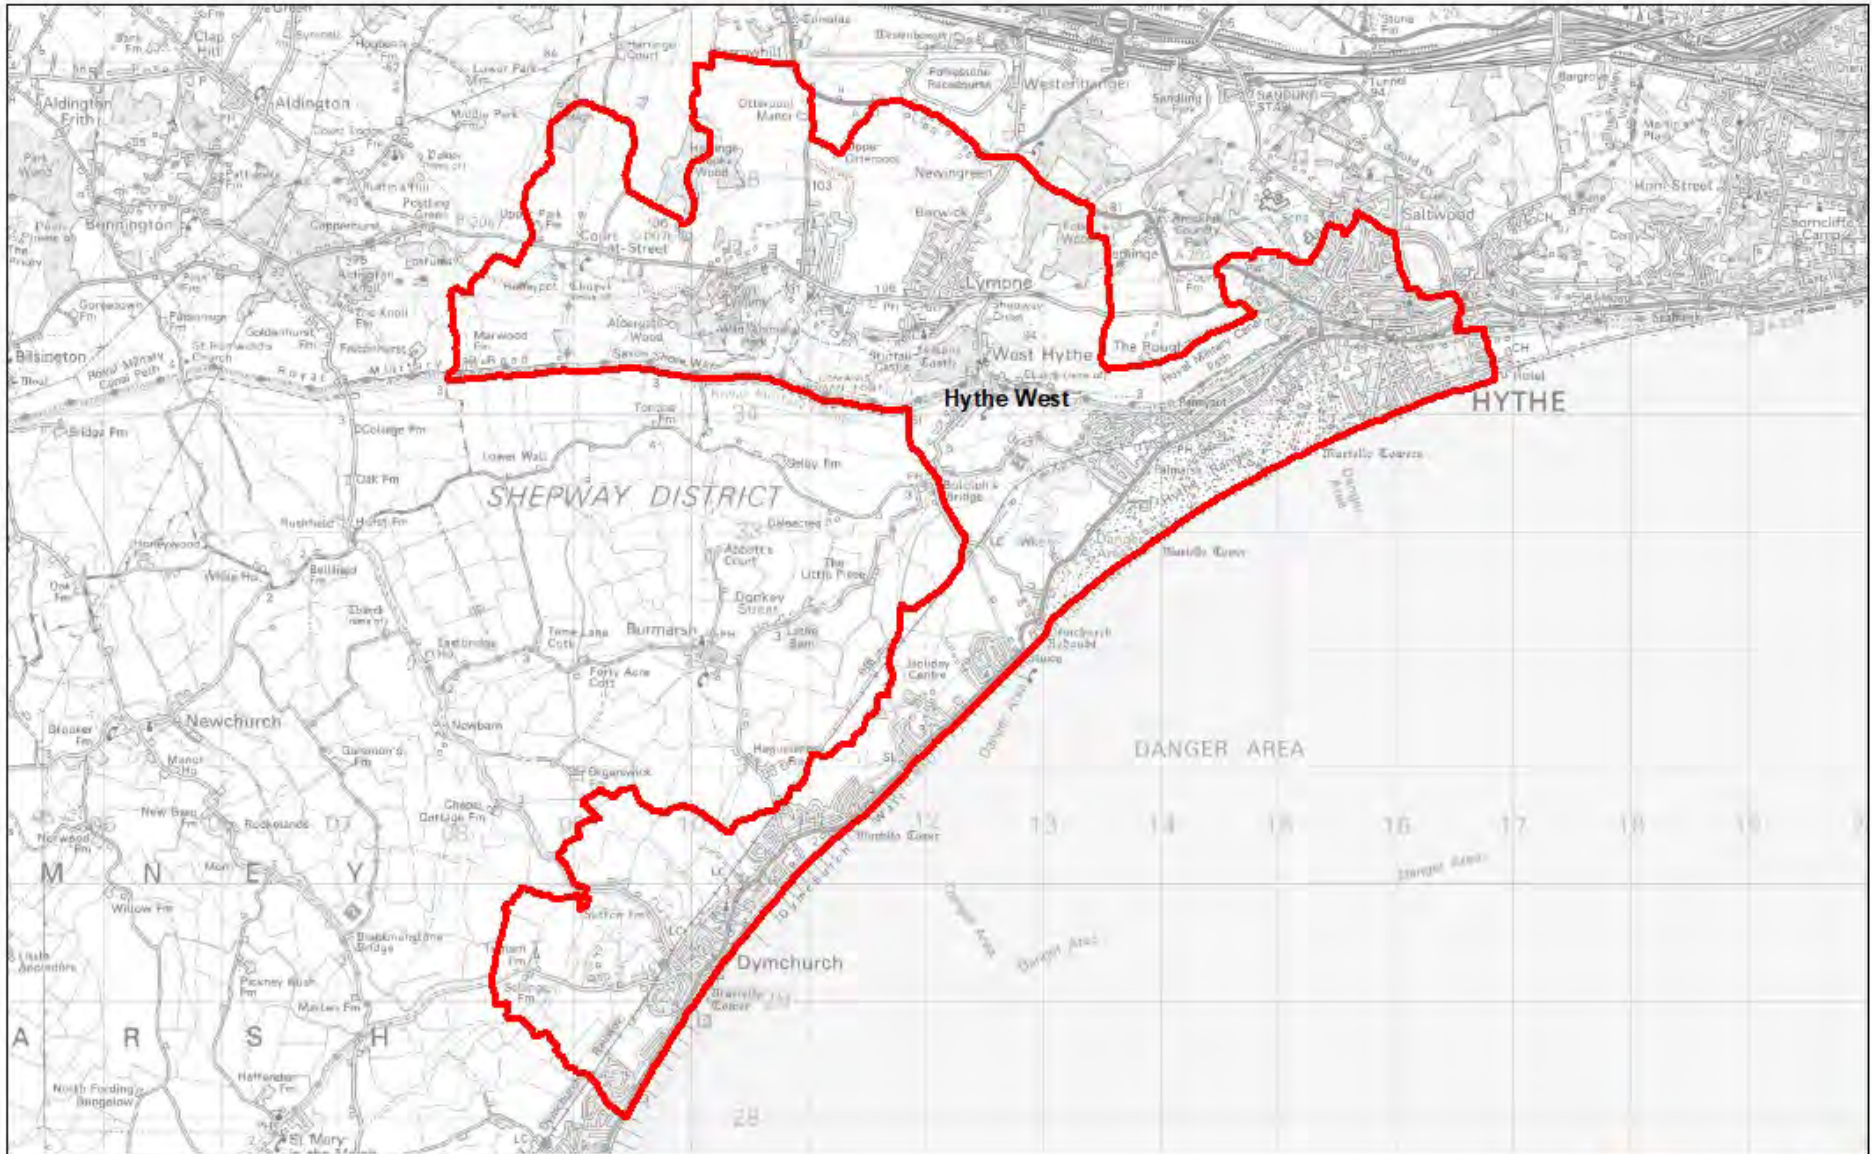

Hythe West County Electoral Division: 2021

This map produced by Kent Analytics, Kent County Council
© Crown Copyright and database right 2021, Ordnance Survey 100019238