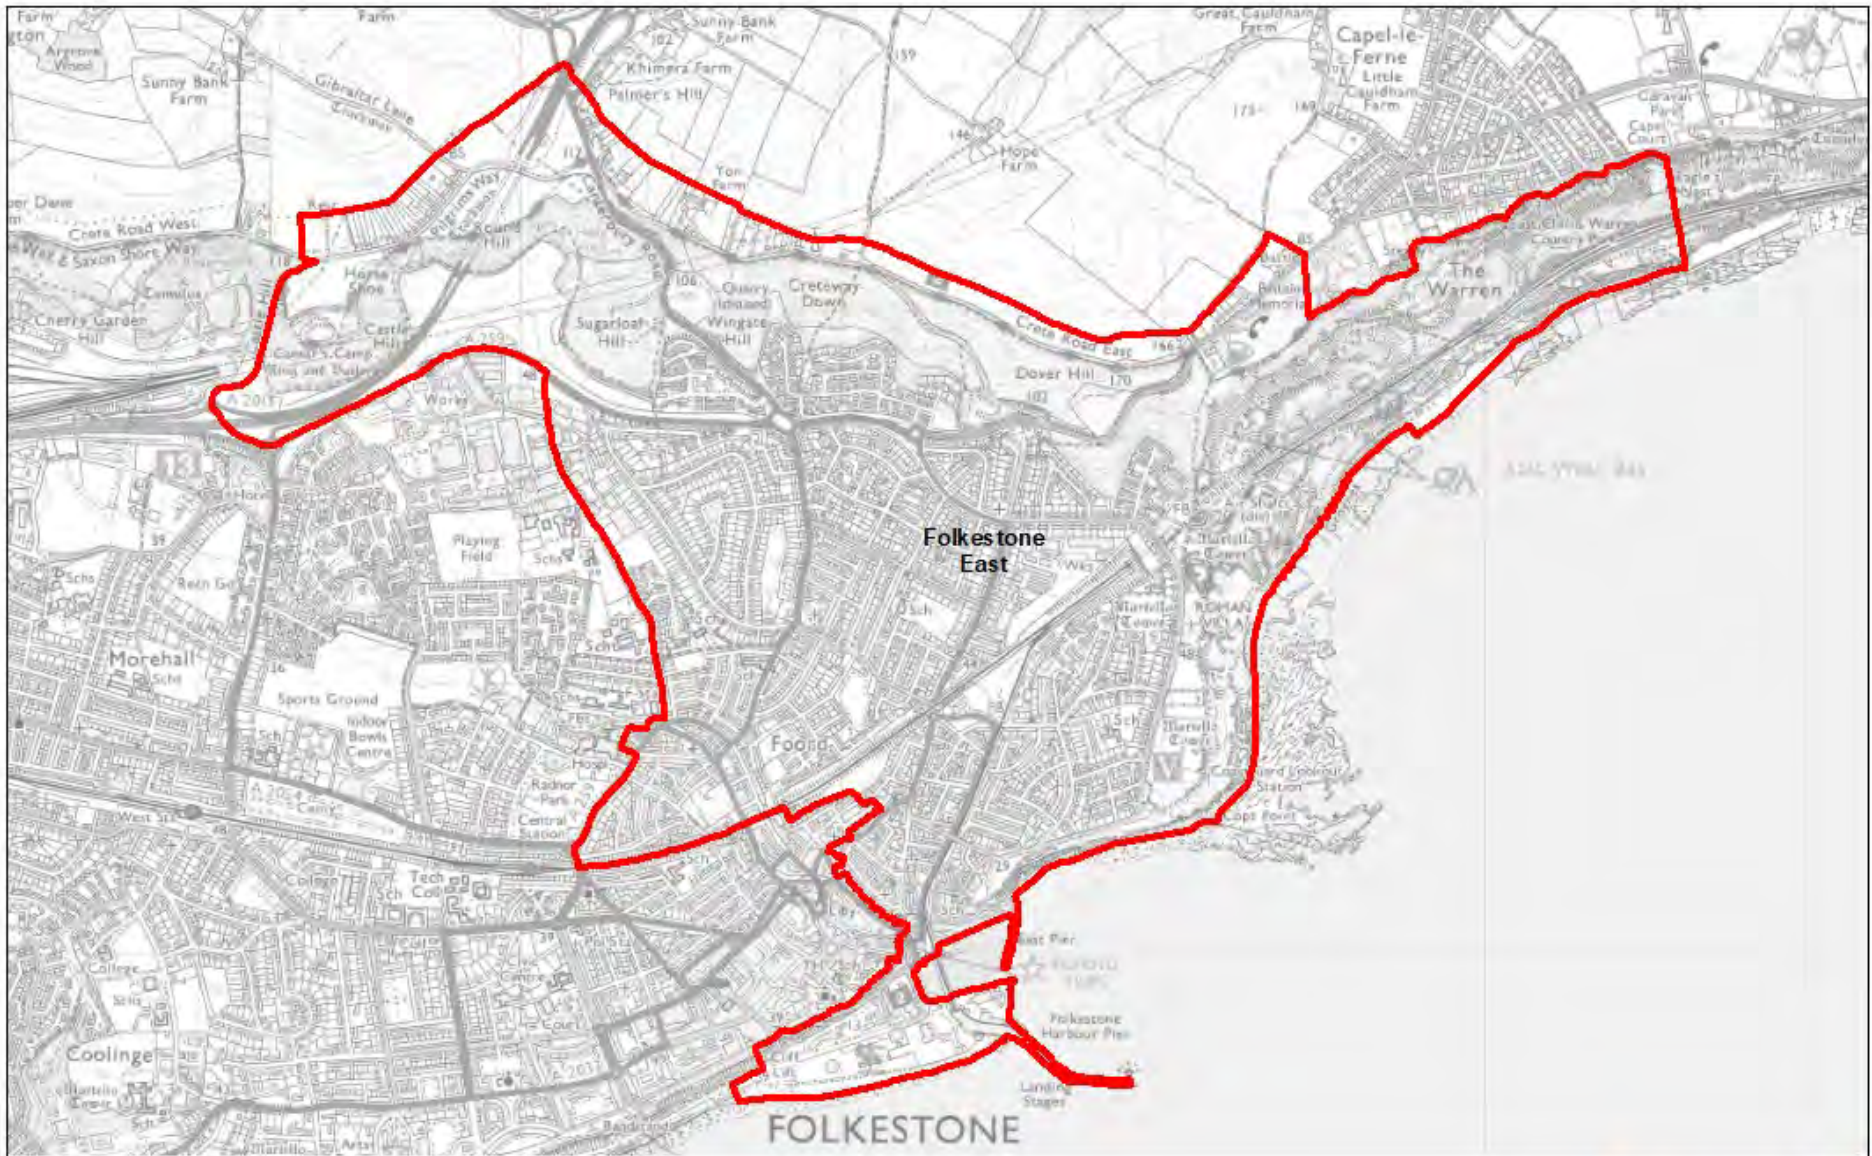

This map produced by Kent Analytics, Kent County Council
© Crown Copyright and database right 2021, Ordnance Survey 100019238

Elham Valley County Electoral Division: 2021

This map produced by Kent Analytics, Kent County Council
© Crown Copyright and database right 2021, Ordnance Survey 100019238

Folkestone East County Electoral Division: 2021

This map produced by Kent Analytics, Kent County Council
© Crown Copyright and database right 2021, Ordnance Survey 100019238

Folkestone West County Electoral Division: 2021