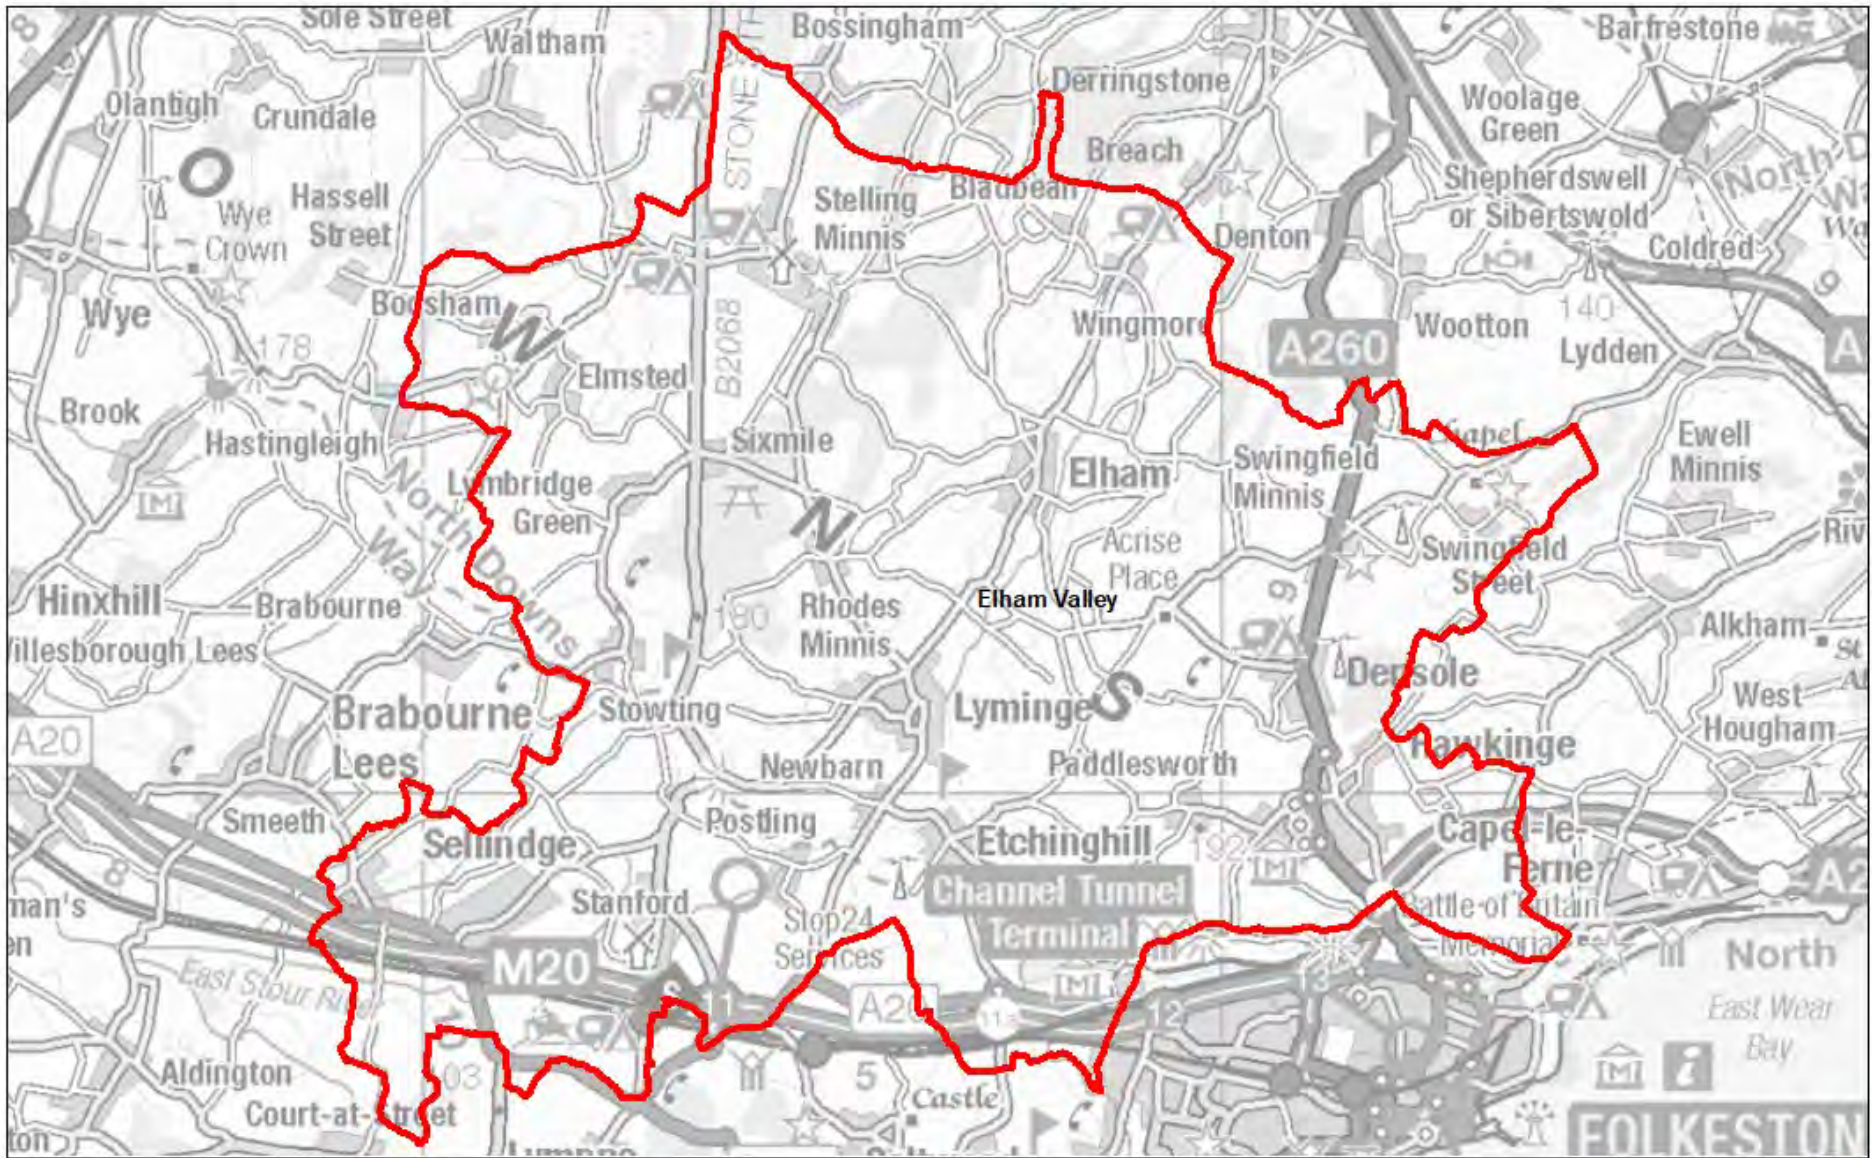

Folkestone & Hythe County Electoral Divisions: 2021

This map produced by Kent Analytics, Kent County Council
© Crown Copyright and database right 2021, Ordnance Survey 100019238

Cheriton, Sandgate & Hythe East County Electoral Division: 2021

This map produced by Kent Analytics, Kent County Council
© Crown Copyright and database right 2021, Ordnance Survey 100019238

Elham Valley County Electoral Division: 2021

This map produced by Kent Analytics, Kent County Council
© Crown Copyright and database right 2021, Ordnance Survey 100019238

Folkestone East County Electoral Division: 2021

This map produced by Kent Analytics, Kent County Council
© Crown Copyright and database right 2021, Ordnance Survey 100019238

Folkestone West County Electoral Division: 2021

Romney Marsh County Electoral Division: 2021

This map produced by Kent Analytics, Kent County Council
© Crown Copyright and database right 2021, Ordnance Survey 100019238