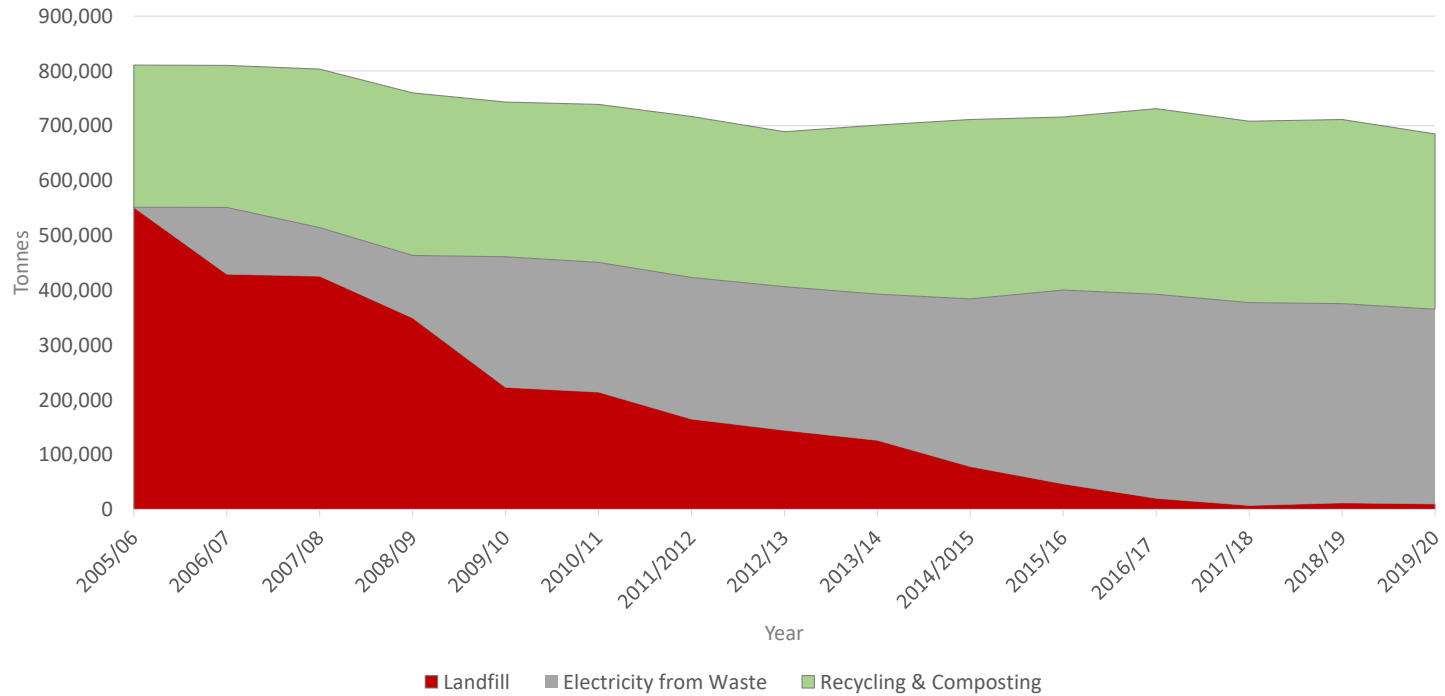

## Breakdown of Kent's Tonnage Recycling & Composting, Energy from Waste and Landfill 2005/06 to 2019/20

Tonnage for 2019/20

**685,300  
tonnes**

Recycling &  
Composting 2019/20

**46.7%**

Landfill for 2019/20