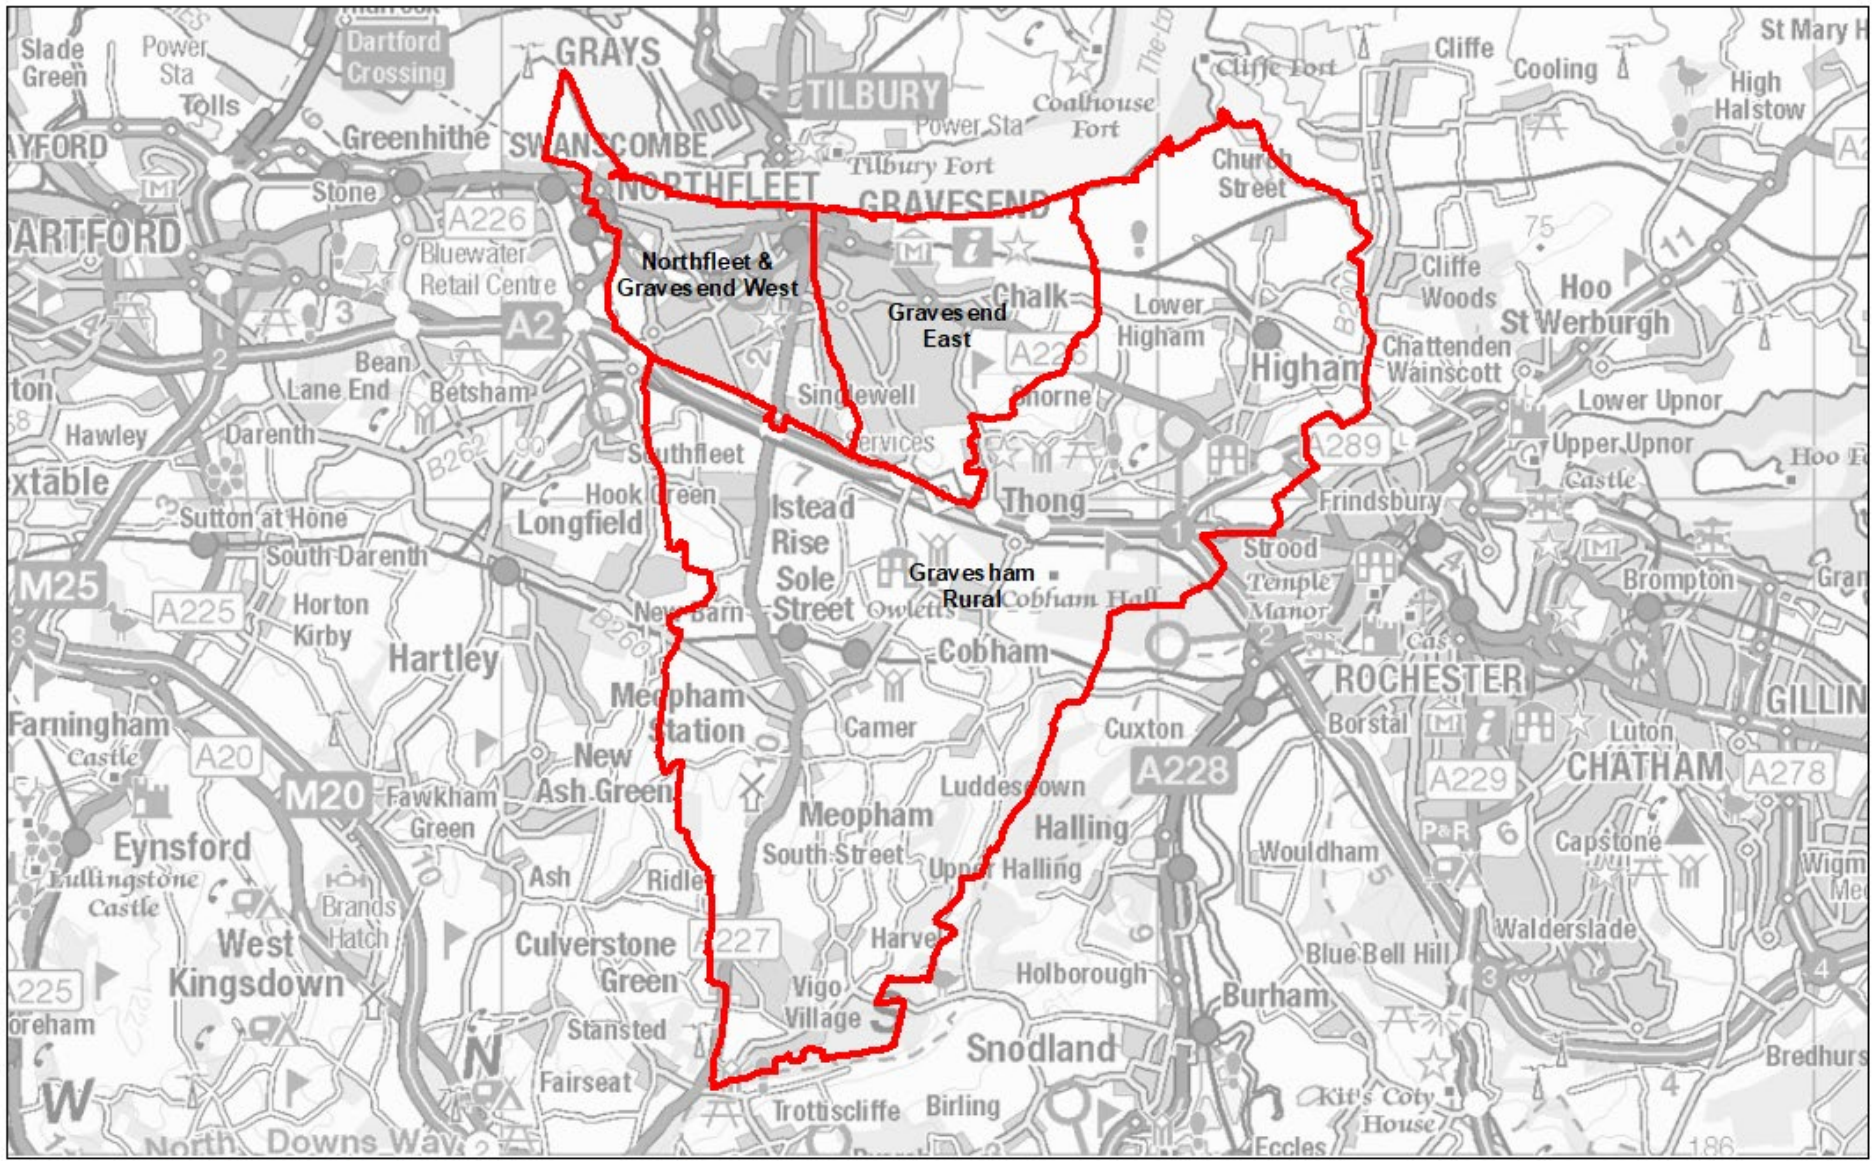

Gravesham County Electoral Divisions: 2021

This map produced by Kent Analytics, Kent County Council
© Crown Copyright and database right 2021, Ordnance Survey 100019238

Gravesend East County Electoral Division: 2021

This map produced by Kent Analytics, Kent County Council
© Crown Copyright and database right 2021, Ordnance Survey 100019238

Gravesham Rural County Electoral Division: 2021

This map produced by Kent Analytics, Kent County Council
© Crown Copyright and database right 2021, Ordnance Survey 100019238

Northfleet & Gravesend West County Electoral Division: 2021

This map produced by Kent Analytics, Kent County Council
© Crown Copyright and database right 2021, Ordnance Survey 100019238