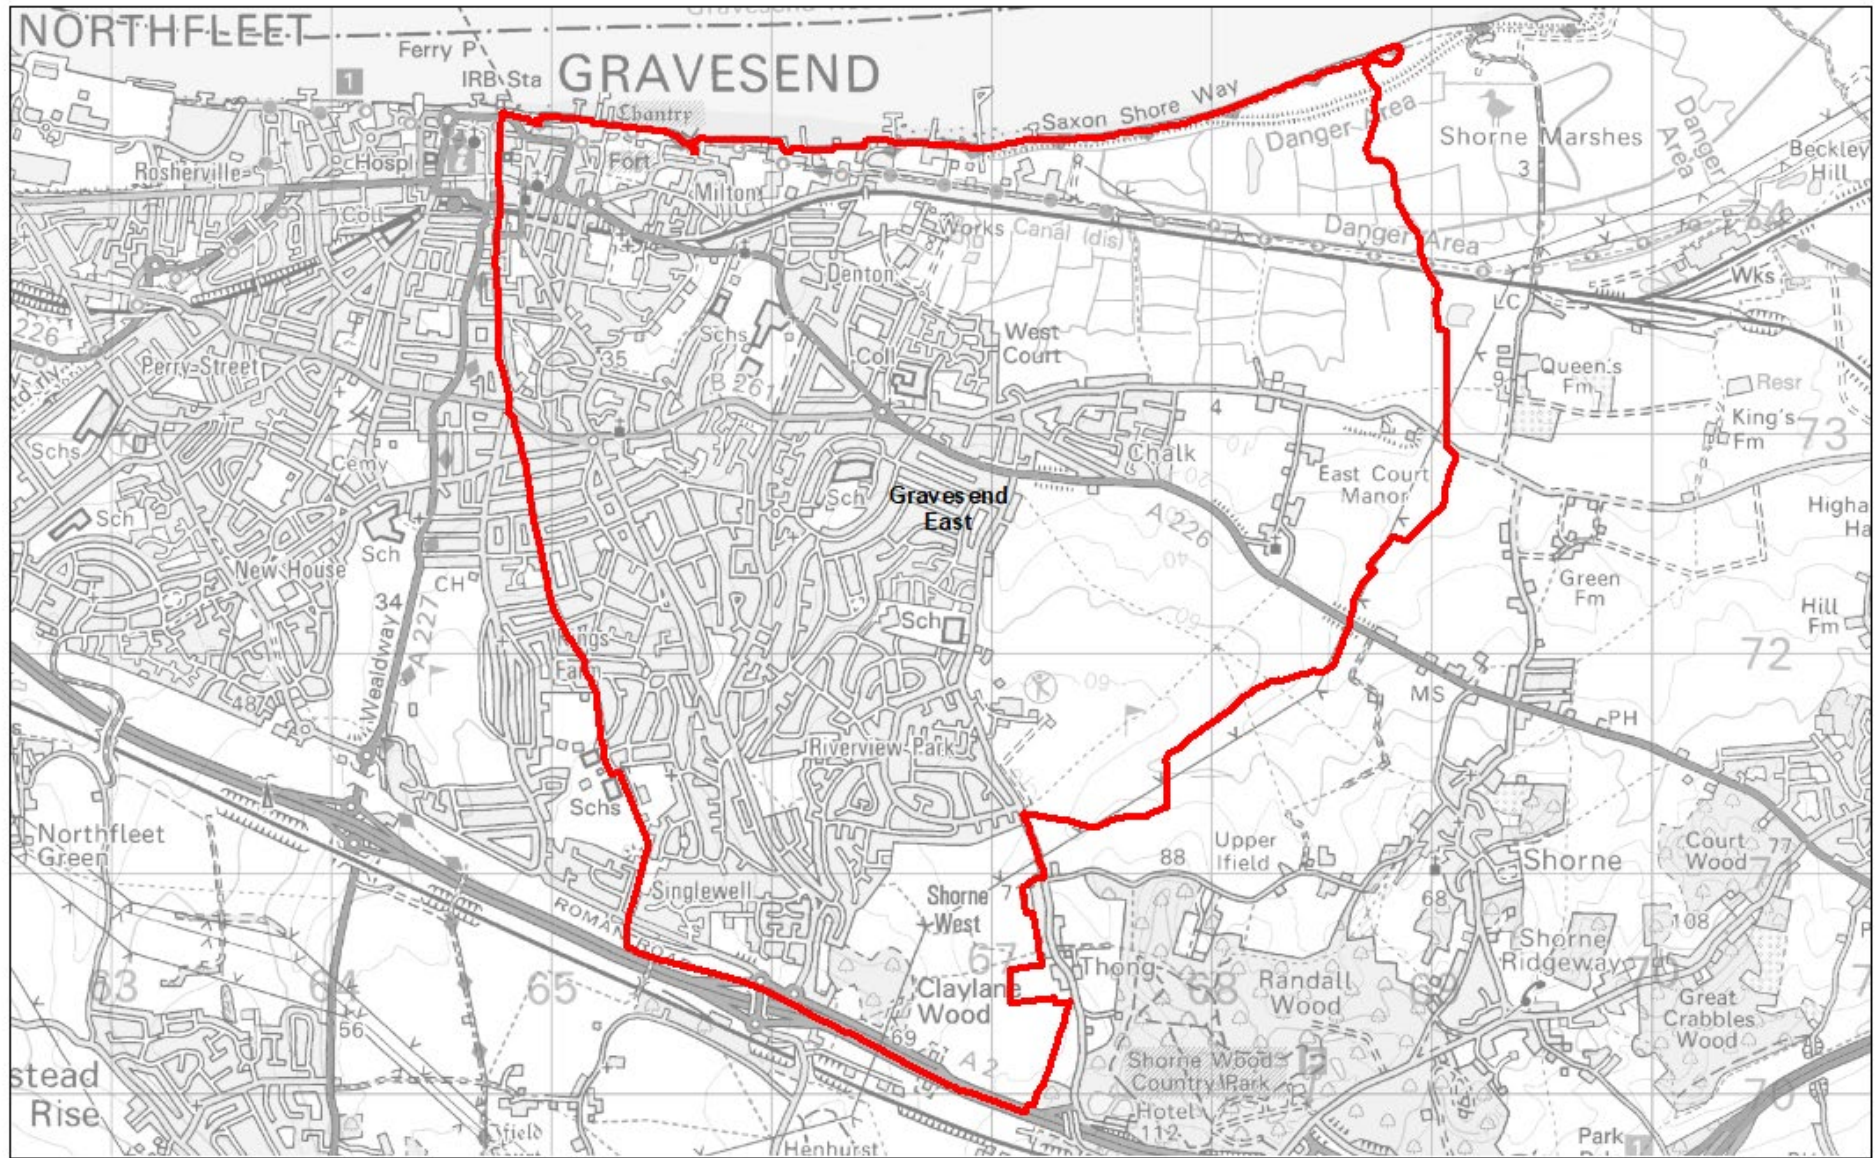

Gravesham County Electoral Divisions: 2021

This map produced by Kent Analytics, Kent County Council
© Crown Copyright and database right 2021, Ordnance Survey 100019238

Gravesend East County Electoral Division: 2021

This map produced by Kent Analytics, Kent County Council
© Crown Copyright and database right 2021, Ordnance Survey 100019238

Gravesham Rural County Electoral Division: 2021

This map produced by Kent Analytics, Kent County Council
© Crown Copyright and database right 2021, Ordnance Survey 100019238

Northfleet & Gravesend West County Electoral Division: 2021

This map produced by Kent Analytics, Kent County Council
© Crown Copyright and database right 2021, Ordnance Survey 100019238