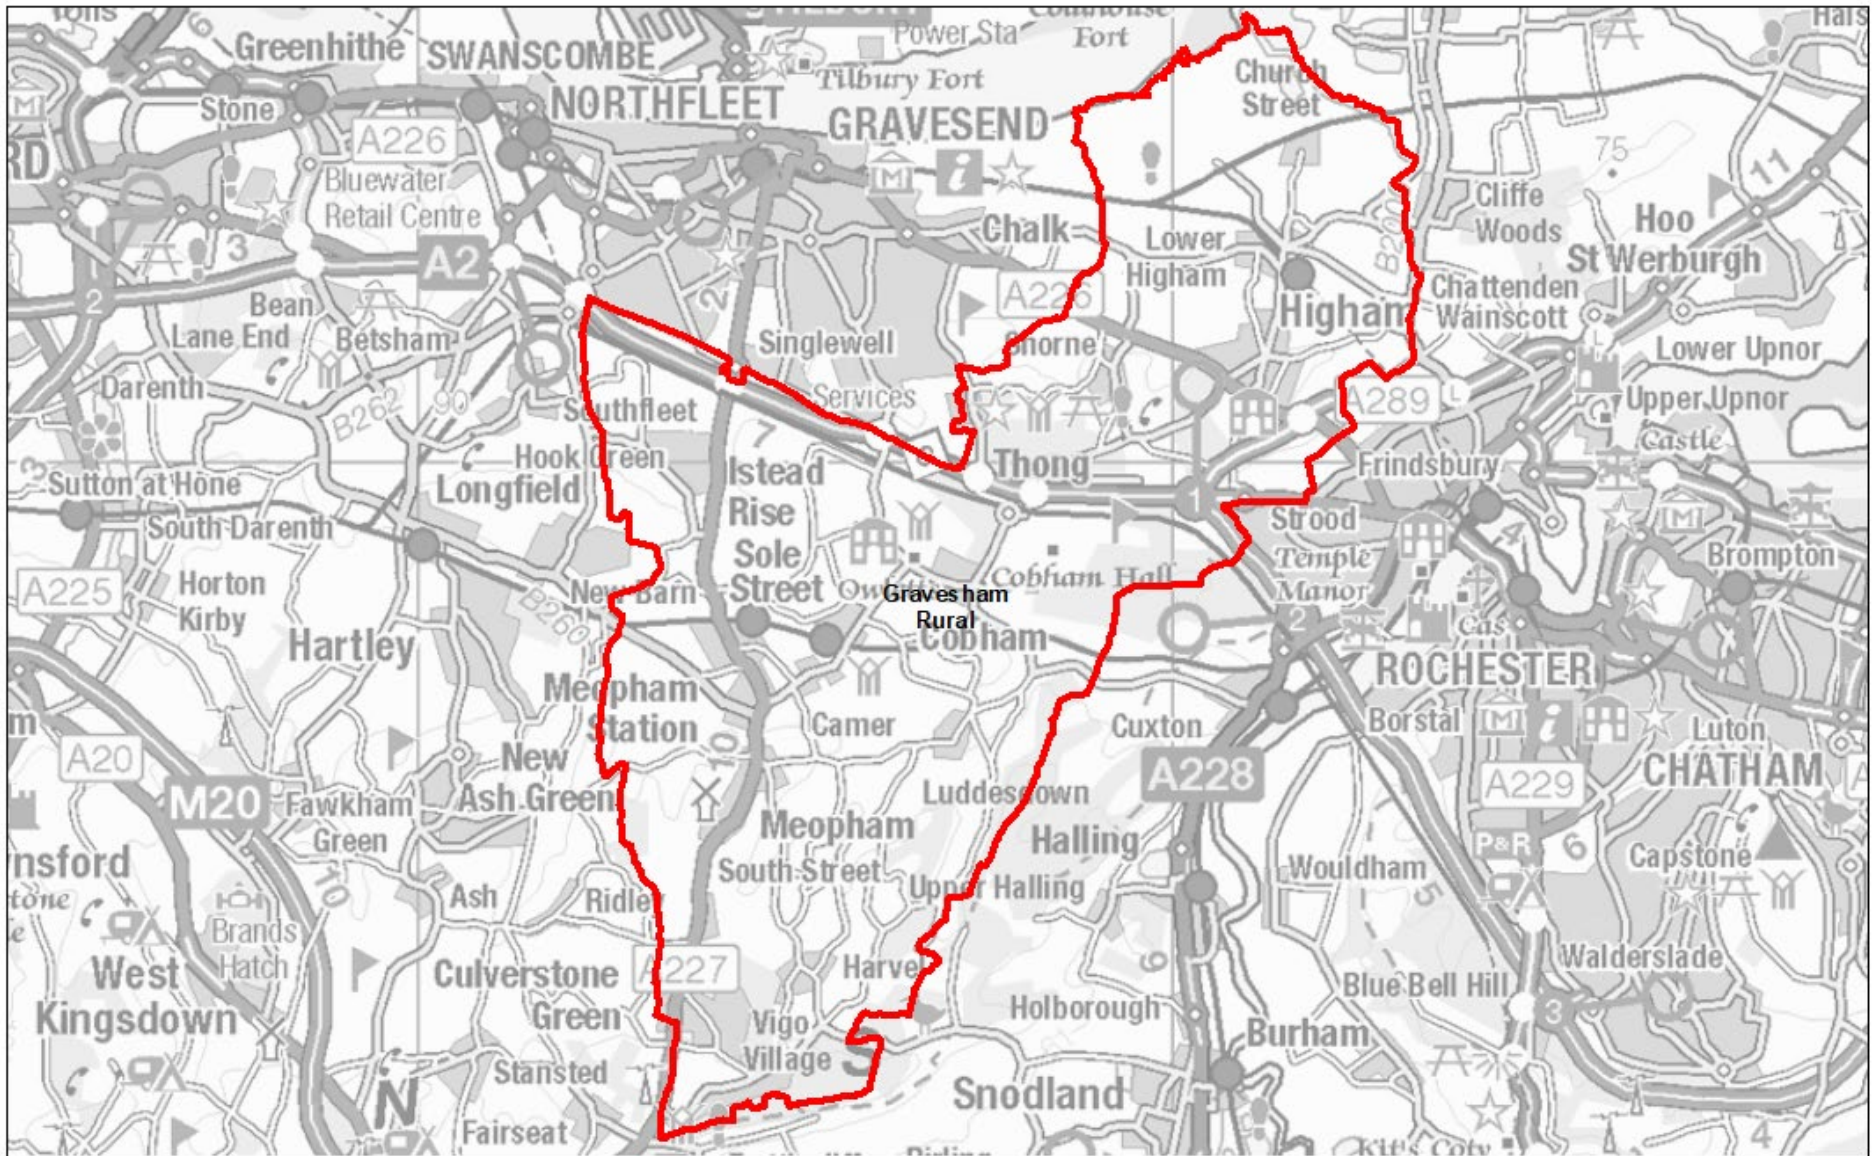

Gravesham County Electoral Divisions: 2021

This map produced by Kent Analytics, Kent County Council
© Crown Copyright and database right 2021, Ordnance Survey 100019238

Gravesend East County Electoral Division: 2021

This map produced by Kent Analytics, Kent County Council
© Crown Copyright and database right 2021, Ordnance Survey 100019238

Gravesham Rural County Electoral Division: 2021

This map produced by Kent Analytics, Kent County Council
© Crown Copyright and database right 2021, Ordnance Survey 100019238

Northfleet & Gravesend West County Electoral Division: 2021

This map produced by Kent Analytics, Kent County Council
© Crown Copyright and database right 2021, Ordnance Survey 100019238