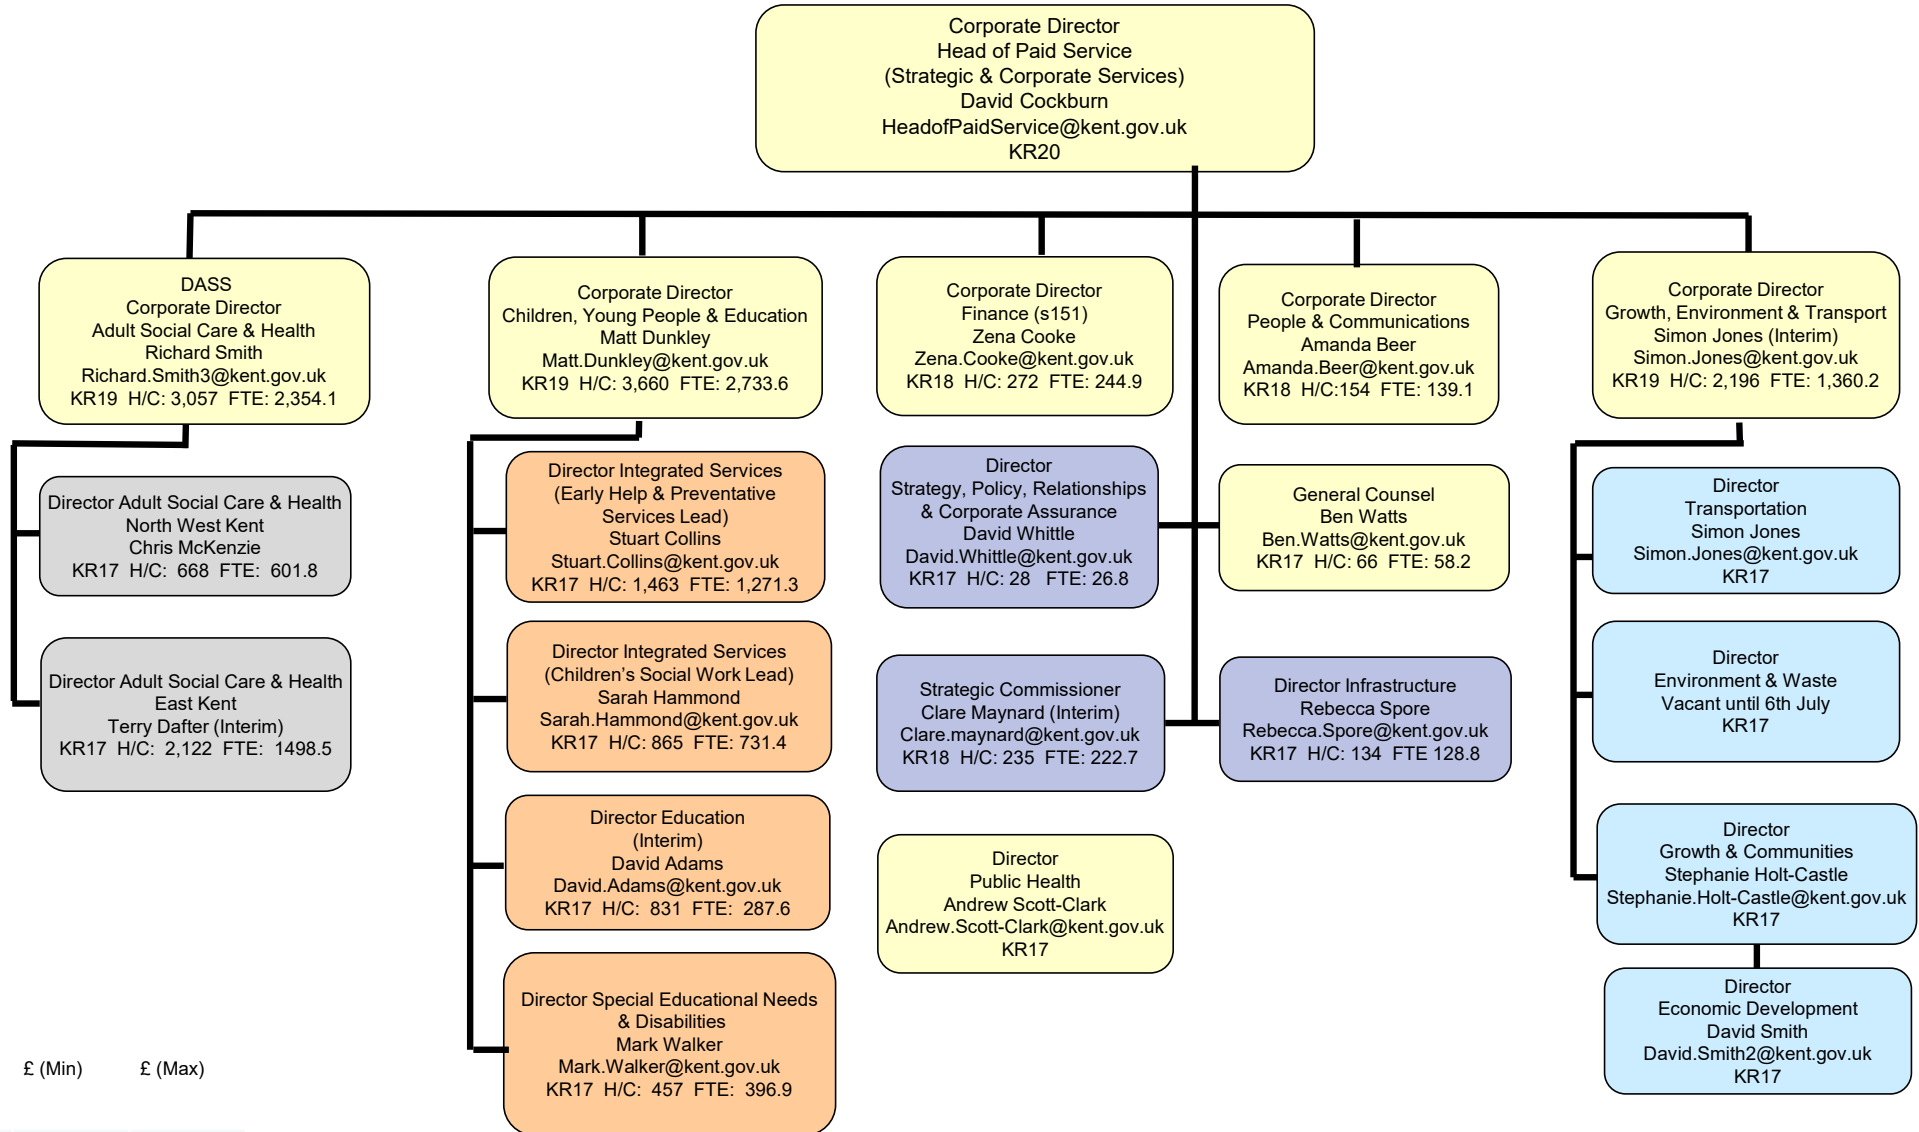

Leader Cabinet

Grade Names	£ (Min)	£ (Max)
KR17	£98,804	£117,432
KR18	£123,753	£147,152
KR19	£147,888	£201,616
KR20	£202,661	£207,884

Structure as at April 2021
Staffing Numbers from Oracle HR as at February 2021

KEY:
H/C – Headcount
FTE – Full Time Equivalent

CMT
Member of the Corporate Management Team