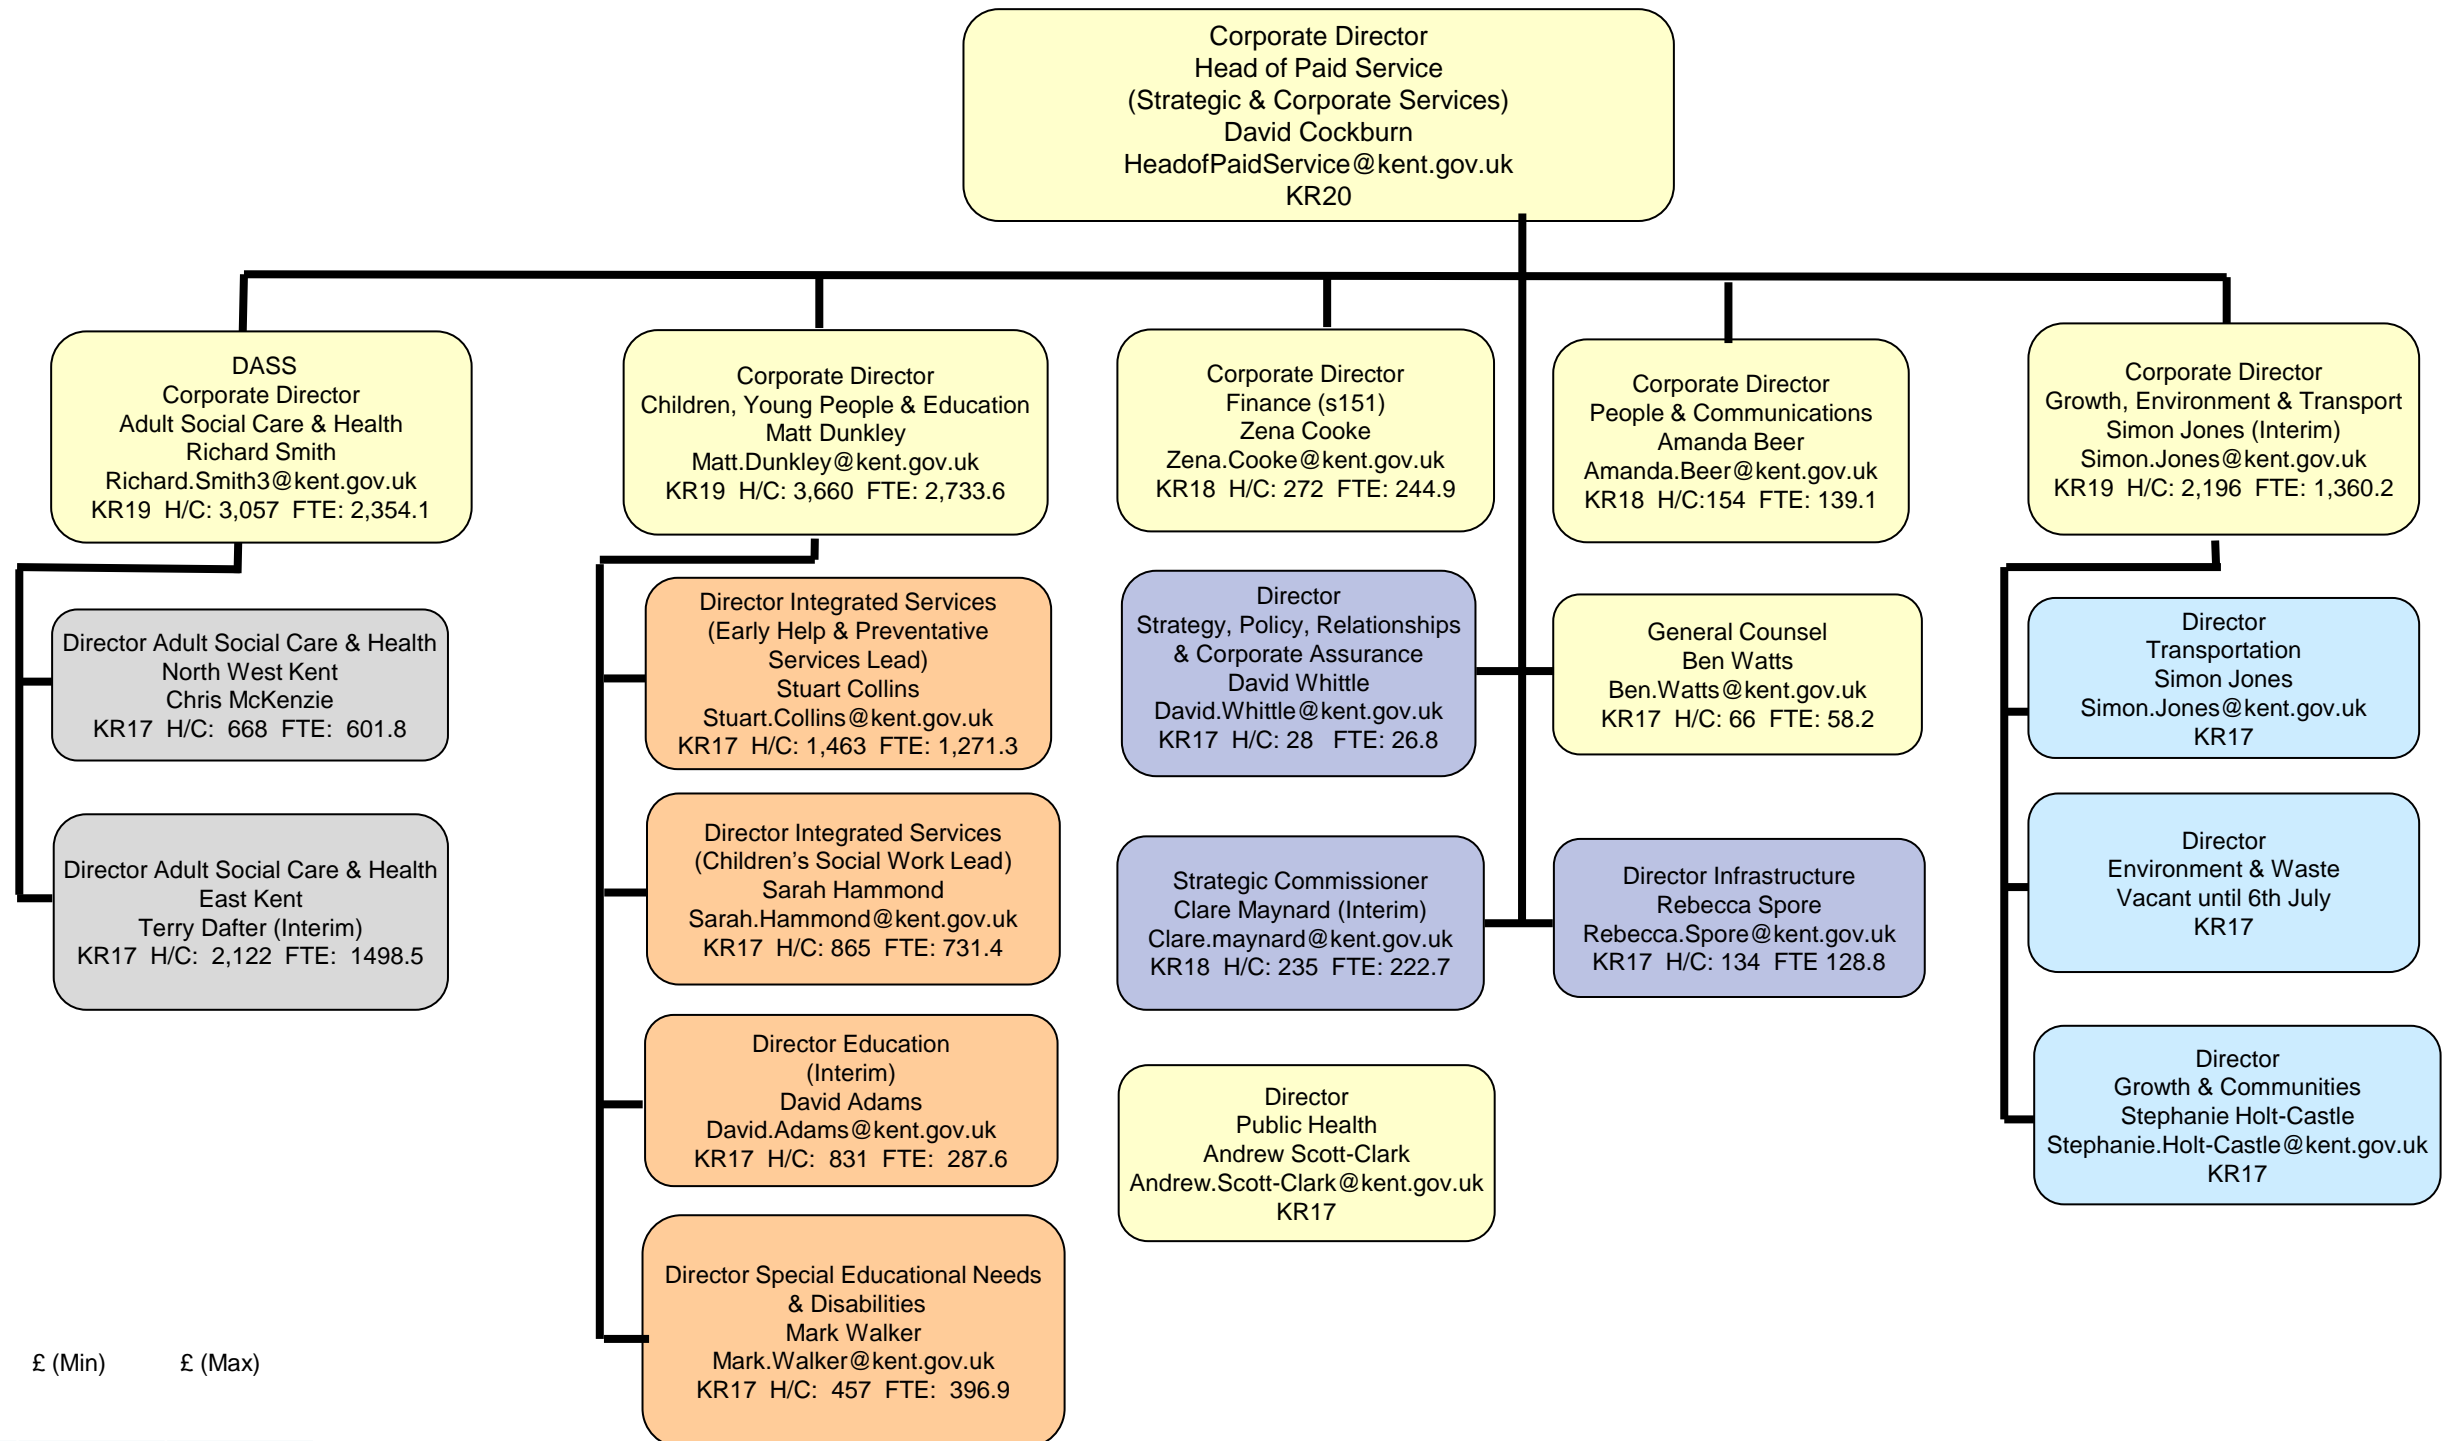

Leader Cabinet

Grade Names	£ (Min)	£ (Max)
KR17	£98,804	£117,432
KR18	£123,753	£147,152
KR19	£147,888	£201,616
KR20	£202,661	£207,884

Structure as at April 2021
Staffing Numbers from Oracle HR as at February 2021

KEY:
H/C – Headcount
FTE – Full Time Equivalent

CMT
Member of the Corporate Management Team