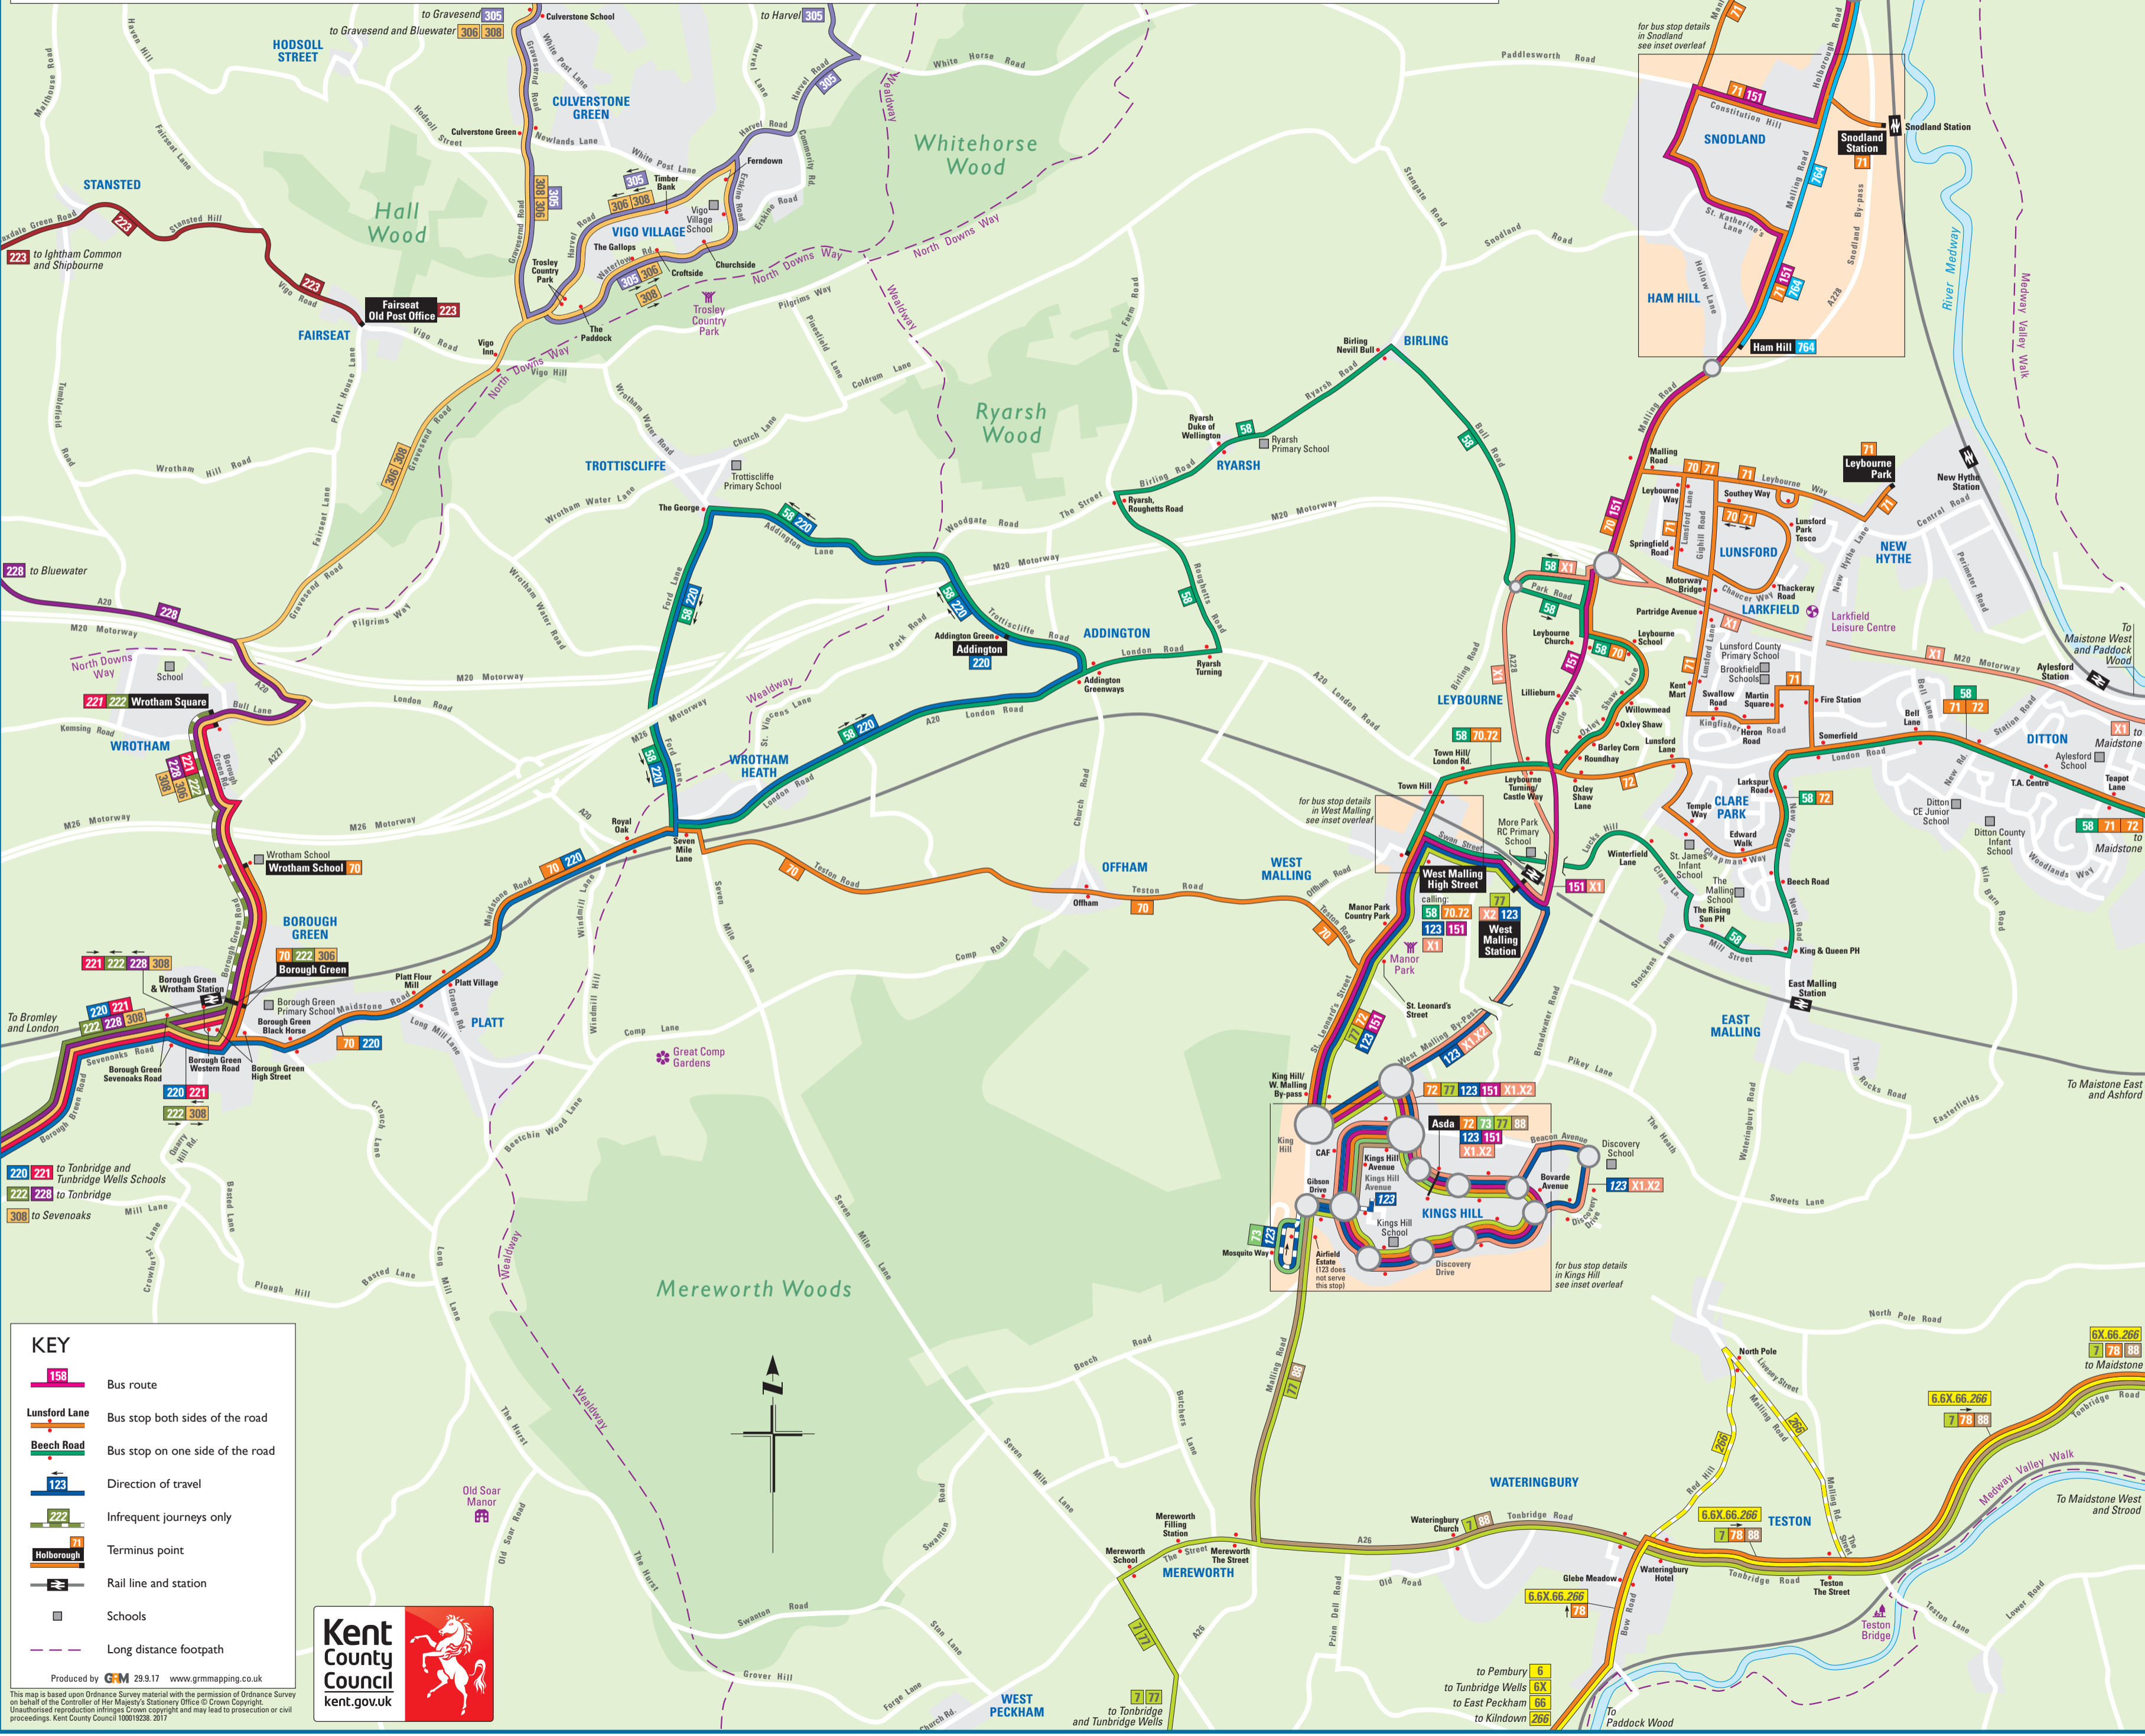

Bus Routes in the Kings Hill, West Malling, Snodland, Borough Green and Wrotham area

KEY

- 158 Bus route
- Lunsford Lane Bus stop both sides of the road
- Beech Road Bus stop on one side of the road
- 123 Direction of travel
- 222 Infrequent journeys only
- 71 Terminus point
- [Rail icon] Rail line and station
- [School icon] Schools
- [Footpath icon] Long distance footpath