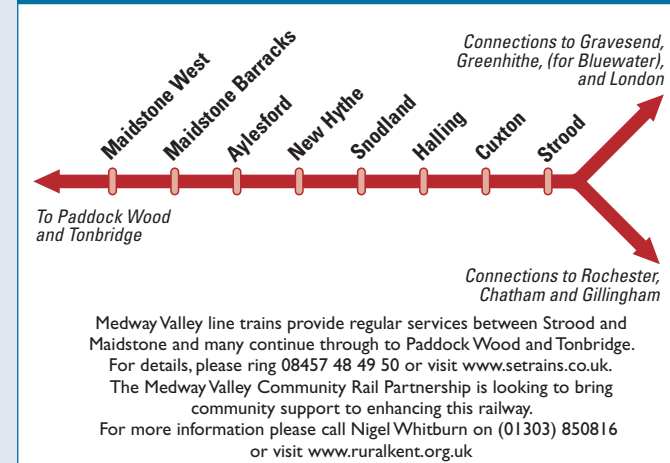

SNODLAND Rail Connections