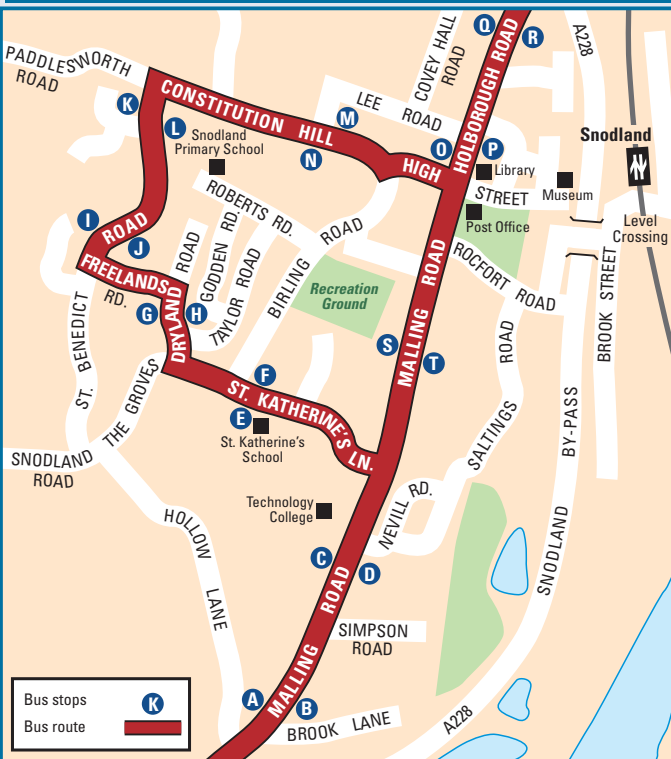

Where to board your bus in SNODLAND

Bluewater	703	A C S O Q
British Legion Village	71 575	R P N L J H F D B
	703	R P T D B
Chatham	149 151	A C E G I K M O Q
Cuxton	149 151	A C E G I K M O Q
	703	A C S O Q
Ditton Corner	71	R P N L J H F D B
	703	R P T D B
Hadlow	77	P N L J H F D B
Halling	149 151	A C E G I K M O Q
Holborough	71 149 151	A C E G I K M O Q
Kings Hill	149 151	R P N L J H F D B
	77	P N L J H F D B
Larkfield	71 575	R P N L J H F D B
	703	R P T D B
Leybourne	71 149 151	R P N L J H F D B
	77	P N L J H F D B
London	767	A C S O Q
Lunsford Park	71 575	R P N L J H F D B
	703	R P T D B
Maidstone Town Centre	71 575	R P N L J H F D B
	703	R P T D B
Mereworth	77	P N L J H F D B
Rochester	149 151	A C E G I K M O Q
Somerfield Hospital	71	R P N L J H F D B
Southborough	77	P N L J H F D B
Strood	149 151	A C E G I K M O Q
Tonbridge	77	P N L J H F D B
Tunbridge Wells	77	P N L J H F D B
Upper Halling	151	A C E G I K M O Q
West Malling	149 151	R P N L J H F D B
	77	P N L J H F D