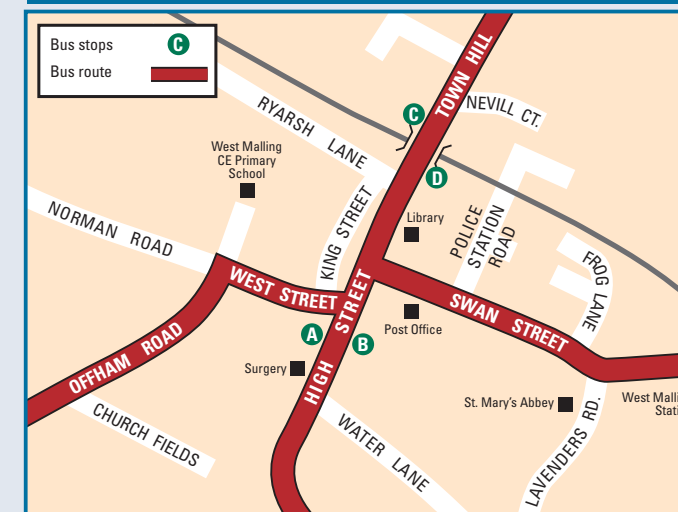

Where to board your bus in WEST MALLING

Destination	Service No.	Stop
Allington	58	A D
	70 77 570 573	A C
	72 572	A
Addington Green	58	A C
Airfield Estate	53	A
	67 123 577	B
	77 147 81	B D
Barming	58	A D
Barming Station	58	A D
Birling	58 575	A C
Borough Green	70 570	B D
British Legion Village	70 77 570 575	A C
	72 572	A
Chatham	149 151	A
Clare Park	72	A
Cuxton	149 151	A
Ditton Corner	58	A D
	81	B D
	215	A C
East Malling	58	A D
	70 570	A C
	72	A
	81	B D
Hadlow	77 147	B D
	577	B
Halling	149 151	A
Holborough	149 151	A
Kings Hill	53	A
	72 123 149 151 215 577	B
	575 576 77 147 81	B D
Larkfield	58	A D
	70 570 575 77 215 573	A C
Leybourne	58 70 215	A C
	81	B D
Lunsford Park	70	A C
	81	B D
Maidstone Hospital	58	A D
	575	A C
Maidstone Town Centre	58	A D
	70 77 570 575 573	A C
	72	A
Malling School	149	A
Mereworth	53	A
	67 215 577	B
	77 147	B D
Offham	70 570	B D
Paddock Wood	215	B
Platt	70 570	B D
Preston Hall	58	A D
	573	A C
Rochester	149 151	A
Ryarsch	58	A C
Snodland	77	A C
	149 151	A
Somerfield Hospital	58	A D
	70 570	A C
	72	A
Southborough	77 147	B D
Strood	149 151	A
Tonbridge	77 147	B D
	577	B
Trottscliffe	58	A C
Tunbridge Wells	77 147	B D
Upper Halling	149 151	A
Wateringbury	67	B
Weald of Kent School	577	B
West Malling Station	72 123 151 572	A
West Peckham	53	A
Wrotham Heath	58	A C
	70 570	B D
Wrotham School	81	A C
Wrotham Square	570	B D

Bus & Coach Operators

AR Arriva Southern Counties Invicta House, Armstrong Road, Maidstone, Kent ME15 6TX Tel: 0844 800 44 11 www.arriva.co.uk	CW Chalkwell Coaches 195 Chalkwell Road, Sittingbourne, Kent ME10 1BJ Tel: (01795) 423982/3 www.chalkwell.co.uk	NV Nu-Venture Unit 2f Deacon Trading Estate, Forstal Road, Aylesford, Kent ME20 7SP Tel: (01622) 88 22 88 www.nu-venture.co.uk
AU Autocar 64 Whetsted Road, Five Oak Green, Tonbridge, Kent TN12 6RT Tel: (01892) 833 830	FC Farleigh Coaches Unit E, Hoo Marina, Vicarage Lane, Hoo, Rochester, Kent ME3 9LB Tel: (01634) 201 065 www.farleighcoaches.com	OC Owens Coaches (Sidcup) Ltd Enterprise House, Norfolk Road, Gravesend, Kent DA12 2PS Tel: (01474) 354261
BC Brookline Coaches Holme Cottage, The Street, Ryarsch, West Malling, Kent, ME19 5LQ Tel: (01732) 845 656	NE New Enterprise Cannon Lane, Tonbridge, Kent TN9 1PP Tel: (01732) 350 509 www.arriva.co.uk	RR Redroute Buses Ltd Granby Coachworks, Grove Road, Northfleet, Kent DA11 9AX Tel: (01474) 353 896
CL Clarkes of London Kangley Bridge Road, Lower Sydenham, London SE26 5AT Tel: 020 8778 6697 www.clarkesoflondon.co.uk		

The Role of Kent County Council

Most bus services are run for profit but some would not be viable without subsidy. KCC devotes over £6 million annually to supporting local buses.

These subsidised services are operated by local bus companies on behalf of KCC.

If you have a comment to make about your local bus service, please contact the operator.

If this proves unsatisfactory please contact Kent County Council Transport Integration.