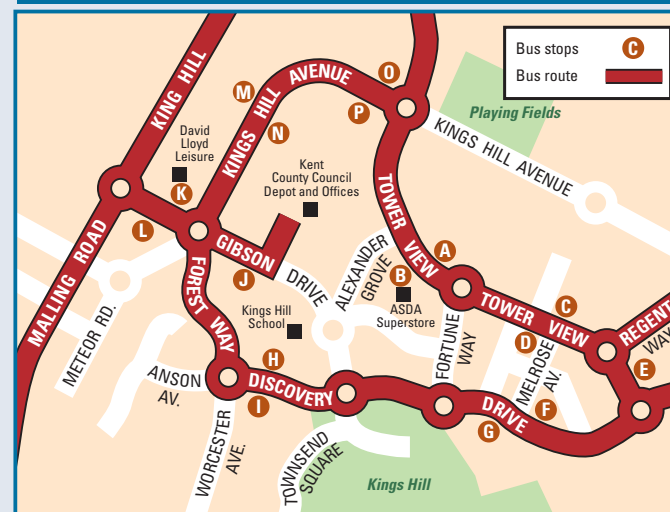

* service wholly supported by Kent County Council   some journeys supported by Kent County Council   * route not shown on map   normally operated by easy access buses

Where to board your bus in KINGS HILL

Destination	Service No.	Stop
Allington	72 572 573	A C E G I M O
Airfield Estate	53	B P N L
	77 81 577	A C E G I L
	123	A C E G I J L
Barming	88	B P N J L
	575	A C E G I M O
British Legion Village	72 572 573 575	A C E G I M O
Chatham	149 151	B P N H F E D
Clare Park	72	A C E G I M O
Cuxton	149 151	B P N H F E D
Ditton Corner	81 215	K H F E D B
East Malling	72	A C E G I M O
	81	K H F E D B
Grove Green	88	B P N J L
Hadlow	77 577	A C E G I L
Halling	149 151	B P N H F E D
Larkfield	72 572 573 575	A C E G I M O
	215	K H F E D B
Leybourne	81 215	K H F E D B
Maidstone Hospital	575	A C E G I M O
Maidstone Town Centre	72 572 573 575	A C E G I M O
	88	B P N J L
Malling School	149	B P N H F E D
Mereworth	53	B P N L
	77 215 577	A C E G I L
Paddock Wood	215	A C E G I L
Penenden Heath	88	B P N J L
Preston Hall	573	A C E G I M O
Snodland	77	K H F E D B
	149 151	P N H F E D
Somerfield Hospital	72 572	A C E G I M O
Strood	149 151	B P N H F E D
Tonbridge	77 577	A C E G I L
Tunbridge Wells	77	A C E G I L
Upper Halling	149 151	B P N H F E D
Wateringbury	88	B P N J L
Weald of Kent School	577	A C E G I L
West Malling High Street	53	K M O B
	72 572 573 575	A C E G I M O
	77 147 215	K H F E D B
	81	A C E G I L
	123	A C E G I J M O
	151 149	B P N H F E D
West Malling Station	72 572	A C E G I M O
	123	A C E G I J M O
	151	B P N H F E D
West Peckham	53	B P N L
Wrotham School	81	A C E G I L

Some 151 journeys operate clockwise round Kings Hill

Chatham	151	A C E G I M O
Cuxton	151	A C E G I M O
Halling	151	A C E G I M O
Rochester	151	A C E G I M O
Snodland	151	A C E G I M O
Strood	151	A C E G I M O
Upper Halling	151	A C E G I M O
West Malling High Street	151	A C E G I M O
West Malling Station	151	A C E G I M O