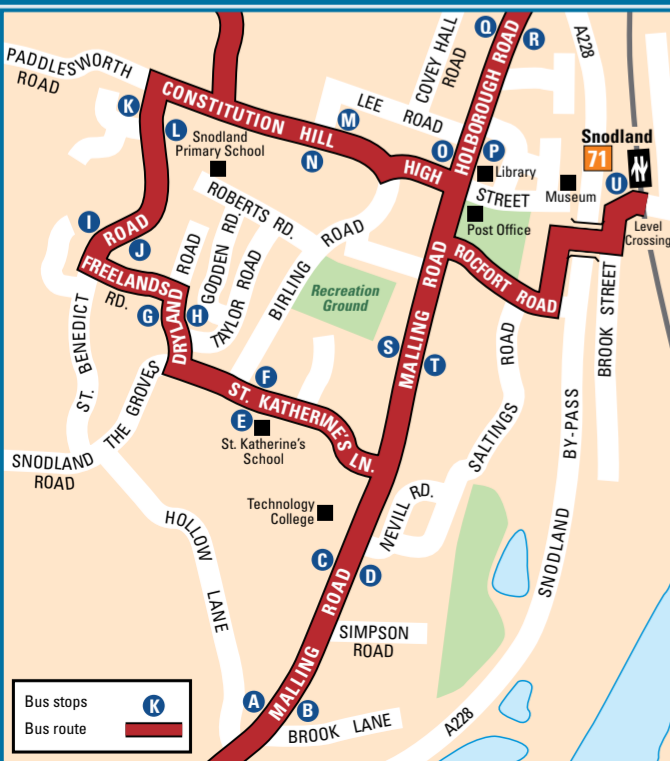

Where to board your bus in SNODLAND

British Legion Village	71 575	R P N L J H F D B
Chatham	149 151	A C E G I K M O Q
Cuxton	149 151	A C E G I K M O Q
Ditton Corner	71	U R P L J H F D B
Hadlow	77	P N L J H F D B
Halling	149 151	A C E G I K M O Q
Holborough	71 149 151	A C E G I K M O Q
Kings Hill	149 151	R P N L J H F D B
	77	P N L J H F D B
Larkfield	71 575	U R P N L J H F D B
	703	R P T D B
Leybourne	71 149 151	U R P N L J H F D B
	77	P N L J H F D B
London	767	A C S O Q
Lunsford Park	71 575	U R P N L J H F D B
Maidstone Town Centre	71 575	U R P N L J H F D B
Mereworth	77	P N L J H F D B
Rochester	149 151	A C E G I K M O Q
Somerfield Hospital	71	U R P L J H F D B
Southborough	77	P N L J H F D B
Strood	149 151	A C E G I K M O Q
Tonbridge	77	P N L J H F D B
Tunbridge Wells	77	P N L J H F D B
Upper Halling	151	A C E G I K M O Q
West Malling	149 151	R P N L J H F D B
	77	P N L J H F D B
West Malling Station	151	R P N L J H F D B

Destination	Service No.	Stop
Allington	71	U R P L J H F D B
Airfield Estate	77	P N L J H F D B