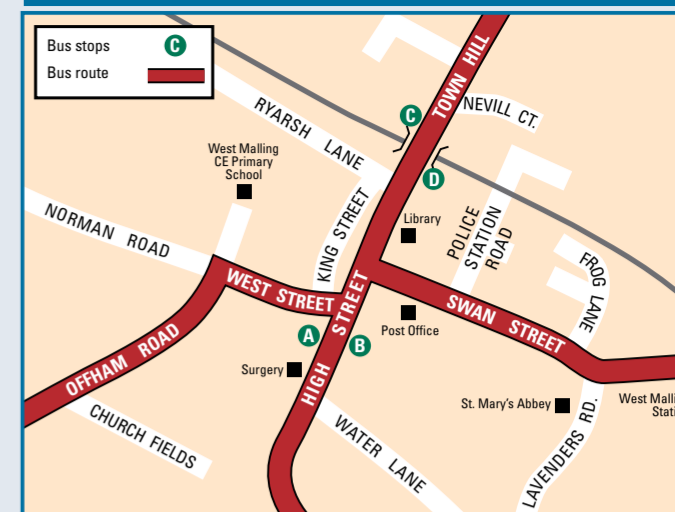

Where to board your bus in WEST MALLING

Destination	Service No.	Stop
Allington	58	A D
	70 77 570 573	A C
	72 572	A
Addington Green	58	A C
Airfield Estate	53	A
	67 123 577	B
	77 147 81	B D
Barming	58	A D
Barming Station	58	A D
Birling	58 575	A C
Borough Green	70 570	B D
British Legion Village	70 77 570 575	A C
	72 572	A
Chatham	149 151	A
Clare Park	72	A
Cuxton	149 151	A
Ditton Corner	58	A D
	81	B D
	215	A C
East Malling	58	A D
	70 570	A C
	72	A
	81	B D
Hadlow	77 147	B D
	577	B
Halling	149 151	A
Holborough	149 151	A
Kings Hill	53	A
	72 123 149 151 215 577	B
Larkfield	58	A D
	70 570 575 77 215 573	A C
Leybourne	58 70 215	A C
	81	B D
Lunsford Park	70	A C
	81	B D
Maidstone Hospital	58	A D
	575	A C
Maidstone Town Centre	58	A D
	70 77 570 575 573	A C
	72	A
Malling School	149	A
Mereworth	53	A
	67 215 577	B
	77 147	B D
Offham	70 570	B D
Paddock Wood	215	B
Platt	70 570	B D
Preston Hall	58	A D
	573	A C
Rochester	149 151	A
Ryarsch	58	A C
Snodland	77	A C
	149 151	A
Somerfield Hospital	58	A D
	70 570	A C
	72	A
Southborough	77 147	B D
Strood	149 151	A
Tonbridge	77 147	B D
	577	B
Trottscliffe	58	A C
Tunbridge Wells	77 147	B D
Upper Halling	149 151	A
Wateringbury	67	B
Weald of Kent School	577	B
West Malling Station	72 123 151 572	A
West Peckham	53	A
Wrotham Heath	58	A C
	70 570	B D
Wrotham School	81	A C
Wrotham Square	570	B D

Bus & Coach Operators

AR Arriva Southern Counties, Invicta House, Armstrong Road, Maidstone, Kent ME15 6TX Tel: 0844 800 44 11 www.arriva.co.uk	CW Chalkwell Coaches, 195 Chalkwell Road, Sittingbourne, Kent ME10 1BJ Tel: (01795) 423982/3 www.chalkwell.co.uk	NV Nu-Venture, Unit 2f Deacon Trading Estate, Forstal Road, Aylesford, Kent ME20 7SP Tel: (01622) 88 22 88 www.nu-venture.co.uk
AU Autocar, 64 Whetsted Road, Five Oak Green, Tonbridge, Kent TN12 6RT Tel: (01892) 833 830	FC Farleigh Coaches, Unit E, Hoo Marina, Vicarage Lane, Hoo, Rochester, Kent ME3 9LB Tel: (01634) 201 065 www.farleighcoaches.com	OC Owens Coaches (Sidcup) Ltd., Enterprise House, Norfolk Road, Gravesend, Kent DA12 2PS Tel: (01474) 354261
BC Brookline Coaches, Holme Cottage, The Street, Ryarsch, West Malling, Kent, ME19 5LQ Tel: (01732) 845 656	NE New Enterprise, Cannon Lane, Tonbridge, Kent TN9 1PP Tel: (01732) 350 509 www.arriva.co.uk	RR Redroute Buses Ltd., Granby Coachworks, Grove Road, Northfleet, Kent DA11 9AX Tel: (01474) 353 896
CL Clarkes of London, Kangley Bridge Road, Lower Sydenham, London SE26 5AT Tel: 020 8778 6697 www.clarkesoflondon.co.uk		

The Role of Kent County Council

Most bus services are run for profit but some would not be viable without subsidy. KCC devotes over £6 million annually to supporting local buses.

These subsidised services are operated by local bus companies on behalf of KCC. If you have a comment to make about your local bus service, please contact the operator.

If this proves unsatisfactory please contact Kent County Council Transport Integration.