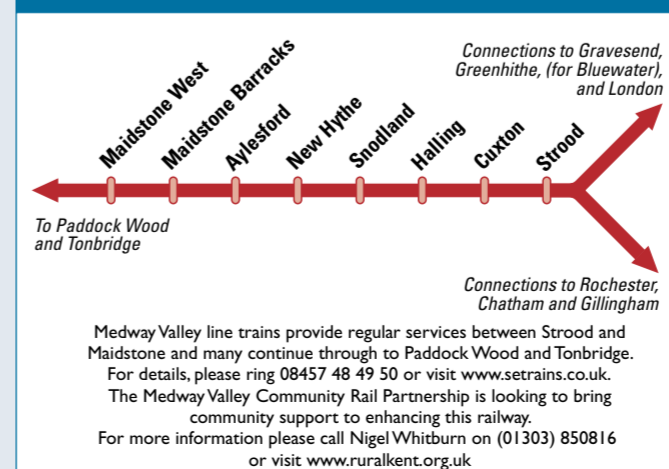

SNODLAND Rail Connections