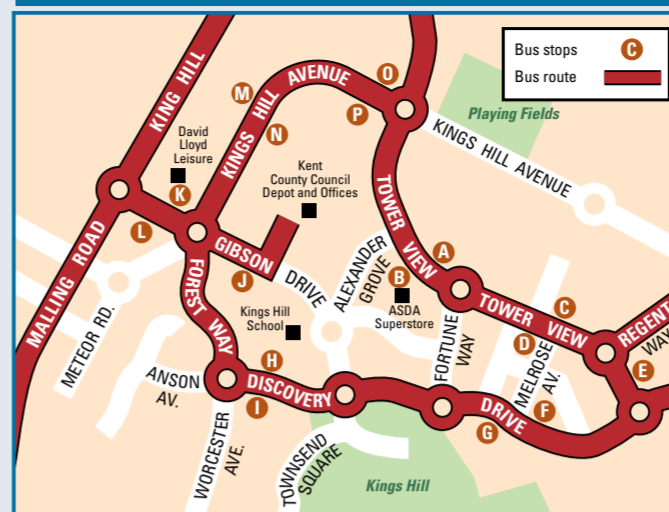

* service wholly supported by Kent County Council   some journeys supported by Kent County Council   * route not shown on map   normally operated by easy access buses

Where to board your bus in KINGS HILL

Destination	Service No.	Stop
Allington	72 572 573	A C E G I M O
Airfield Estate	53	B P N L
	77 81 577	A C E G I L
	123	A C E G I J L
Barming	88	B P N J L
	575	A C E G I M O
British Legion Village	72 572 573 575	A C E G I M O
Chatham	149 151	B P N H F E D
Clare Park	72	A C E G I M O
Cuxton	149 151	B P N H F E D
Ditton Corner	81 215	K H F E D B
East Malling	72	A C E G I M O
	81	K H F E D B
Hadlow	77 577	A C E G I L
Halling	149 151	B P N H F E D
Larkfield	72 572 573 575	A C E G I M O
	215	K H F E D B
Leybourne	81 215	K H F E D B
Maidstone Hospital	575	A C E G I M O
Maidstone Town Centre	72 572 573 575	A C E G I M O
	88	B P N J L
Malling School	149	B P N H F E D
Mereworth	53	B P N L
	77 215 577	A C E G I L
Paddock Wood	215	A C E G I L
Preston Hall	573	A C E G I M O
Snodland	77	K H F E D B
	149 151	P N H F E D
Somerfield Hospital	72 572	A C E G I M O
Strood	149 151	B P N H F E D
Tonbridge	77 577	A C E G I L
Tunbridge Wells	77	A C E G I L
Upper Halling	149 151	B P N H F E D
Wateringbury	88	B P N J L
Weald of Kent School	577	A C E G I L
West Malling High Street	53	K M O B
	72 572 573 575	A C E G I M O
	77 147 215	K H F E D B
	81	A C E G I L
	123	A C E G I J M O
	151 149	B P N H F E D
West Malling Station	72 572	A C E G I M O
	123	A C E G I J M O
	151	B P N H F E D
West Peckham	53	B P N L
Wrotham School	81	A C E G I L

Some 151 journeys operate clockwise round Kings Hill

Chatham	151	A C E G I M O
Cuxton	151	A C E G I M O
Halling	151	A C E G I M O
Rochester	151	A C E G I M O
Snodland	151	A C E G I M O
Strood	151	A C E G I M O
Upper Halling	151	A C E G I M O
West Malling High Street	151	A C E G I M O
West Malling Station	151	A C E G I M O