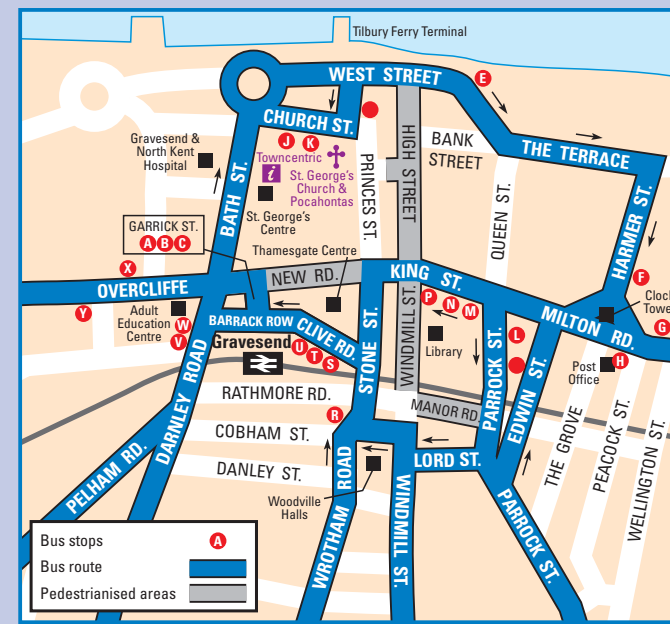

Key for Bus Services

The Role of Kent County Council

Most bus services are run for profit but some would not be viable without subsidy. KCC devotes over £6 million annually to supporting local buses. These subsidised services are operated by local bus companies on behalf of KCC. If you have a comment to make about your local bus service, please contact the operator.

Bus & Coach Operators

Where to board your bus in GRAVESEND Town Centre

Destination	Service No.	Stop
Bluewater	B 306 308 422	A B C R S
	481 TB 490	B C H M S
Borough Green	306 308	B C H M S
Chalk Village	136 416 417	B C E G
Chatham	136	B E G
Christianfields	483	C E F
Cliffe	417	C E G
Cobham	416	C E G
	MC3	C X
Culverstone	306 308	C X
Darent Valley Hospital	B 490	A B Y
Dartford	B 480	A B H M S
Denton	136 480 481 490	B E G
	416 417	C E G
Dartford	B 480	A B H M S
Derring Way	136	B E G
Ebbsfleet International Station	B 490	F Y
	483	F Y
Echo Square	483	C E L
Farningham	422	C Y
Gillingham	136	B E G
Greenhithe	B 422 480 490	A B C H M
Hartley	489	N T
Harvel	MC1	N T
Hever Court	455	C E L X
Higham	136 417	B C E G
Ightham	306 308	C X
Instead Rise	306 308	C X
Kings Farm	483	C E K
Longfield	489	N T
Longfield Hill	MC1	K
Lower Higham	417	C E G
Medway Maritime Hospital	136	B E G
Meopham	306 308 416 MC1	C E X
New Ash Green	489	N T
New Barn	489	N T
Northfleet	B 480 490	A B H M S Y
	306 308 422 455	C K S Y
Painters Ash	481 483	P T
Pepper Hill	498	P U
Perry Street	481 483 489	L N T H P T
	482	B
Riverview Park	499	B E G
Rochester	136	B E G
Seal	306 308	C X
Sevenoaks	306 308	C X
Shorne	416 417	C E G
Singlewell Village	455	C E L X
Sole Street	416	C E G
Southfleet	489	N T U
Stone	480	H M S Y
Strood	136	B E G
Sutton at Hone	422	C Y
Swanscombe	B 306 308 422 455 480 490	A C K M S Y
Temple Hill	B	A Y
Thong Lane	416 417	C E G
Tollgate	306 308	C X
Valley Drive	455 480 490	B C E G L
Vigo	306 308	C X
Waterdales	498	P U
West Kingsdown	422	C Y
Windmill Street	455	C E L X
Wrotham	306 308	C X