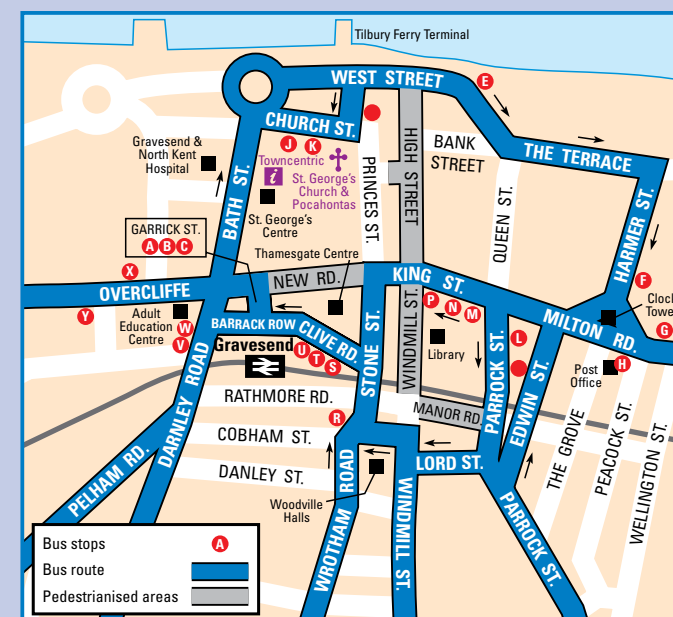

Key for Bus Services

The Role of Kent County Council

Bus & Coach Operators

Where to board your bus in GRAVESEND Town Centre