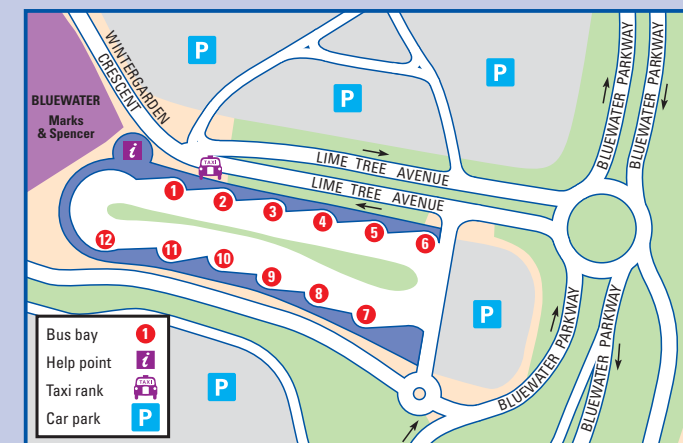

Where to board your bus in BLUEWATER

Destination	Service No.	Bay
Bean	474 475	6
Betsam	474 475	6
Bexley	492	11
Bexleyheath	96 492	11
Bexley Hospital	423	6
Borough Green	306 308	5
Broadstairs	022	10
Canterbury	007	10
Chalk (Lion Garage)	490	4
Chatham	700 701	7
Crayford	96 428 492	9 11
Crockenhill	477	6
Crossways	A X80	1 12
Culverstone	306 308	5
Darent	423	6
Darent Valley Hospital	B	2
	433 477	6
Dartford	B 480	4 9
Dartford Town Centre	A	1
	B	2
	96 428 477 492	6 9 11
	415	4
Deal	20	10
Denton	481 490	4
Dover	007	10
East Hill (South Darenth)	422	6
Ebbsfleet International Station	B	3
	499	4
Elephant & Castle	007	9
Eltham	007	9
Erith	428	9
Farningham	415 422	4 6
Fleet Estate	B 490	2 6
Foots Cray	492	11
Gillingham	700	7
Gravesend Town Centre	B 306 308 422 490	3 5 6
	415 481 483	4
Greenhithe Station	A	1
	B	3
	474 475	6
X80	474	12
Hartley	423	6
Hempstead Valley	007 022	10
Herne Bay	022	10
Hextable	477	6
Horns Cross	490 492	11
Ightham	306 308 708	5
Instead Rise	306 308 708	5
Joydens Wood	476	6
Lakeside	X80	12
Lewisham	007 022	9
Leyton Cross	476	6
London Victoria	007 022	9
Longfield	433 474 475	6
Lords Wood	701	7
Margate	022	10
Meopham	306 308 708	5
New Ash Green	423	6
New Barn	474 475	6
New Cross	007	9
North Cray	492	11
Northfleet	B 308 422 481 483 490	3 5 6 4
Orpington	477	6
Parkwood	700	7
Plumstead	96	11
Rainham Mark	700	7
Ramsgate	022	10
Riverhead	308 704	5 7
Riverview Park	481	4
Rochester	700 701	7
St Mary Cray	477	6
Seal	306 308	5
Sevenoaks	306 308	5
Sidcup	492	11
Slade Green	428	9
Southfleet	474 475	6
Stone	490 492	6 11
Strood	700 701	7
St Mary Cray	477	6
Swanley	476 477	6
Swanscombe London Road	B 490	3
Swanscombe Village	306 308 483	4 5
Temple Hill	A B	1 2
Ton