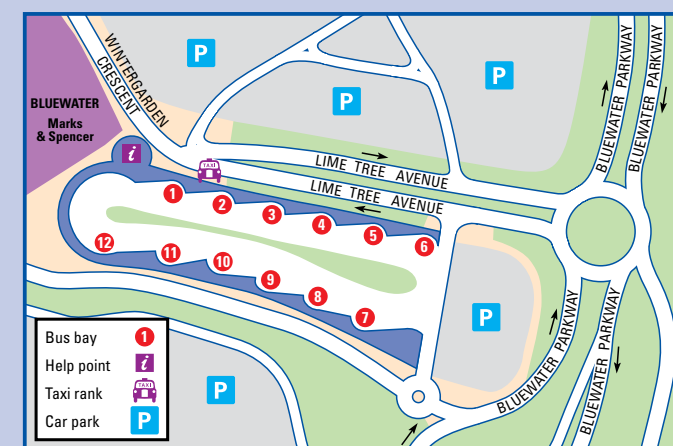

Where to board your bus at BLUEWATER

Destination	Service No.	Bay
Bean	474 475	6
Betsam	474 475	6
Bexleyheath	492	11
Bexley Hospital	96 492	11
Bexley Hospital	423	6
Borough Green	306 308	5
Broadstairs	022	10
Canterbury	007	10
Chalk (Lion Garage)	490	4
Chatham	700 701	7
Crayford	96 428 492	9 11
Crockenhill	477	6
Crossways	A X80	1 12
Culverstone	306 308	5
Darenth	423	6
Darent Valley Hospital	B	2
Darent Valley Hospital	433 477	6
Dartford	428 490	4 9
Dartford Town Centre	A	1
Dartford Town Centre	B	2
Dartford Town Centre	96 428 477 492	6 9 11
Deal	415	4
Denton	20	10
Denton	481 490	4
Dover	007	10
East Hill (South Darenth)	422	6
Ebbsfleet International Station	B	3
Ebbsfleet International Station	499	4
Elephant & Castle	007	9
Eltham	007	9
Erith	428	9
Farningham	415 422	4 6
Fleet Estate	B 490	2 6
Foots Cray	492	11
Gillingham	700	7
Gravesend Town Centre	B 306 308 422 490	3 5 6
Gravesend Town Centre	415 481 483	4
Greenhithe Station	A	1
Greenhithe Station	B	3
Greenhithe Station	474 475	6
Greenhithe Station	X80	12
Hartley	423	6
Hempstead Valley	007 022	10
Herne Bay	022