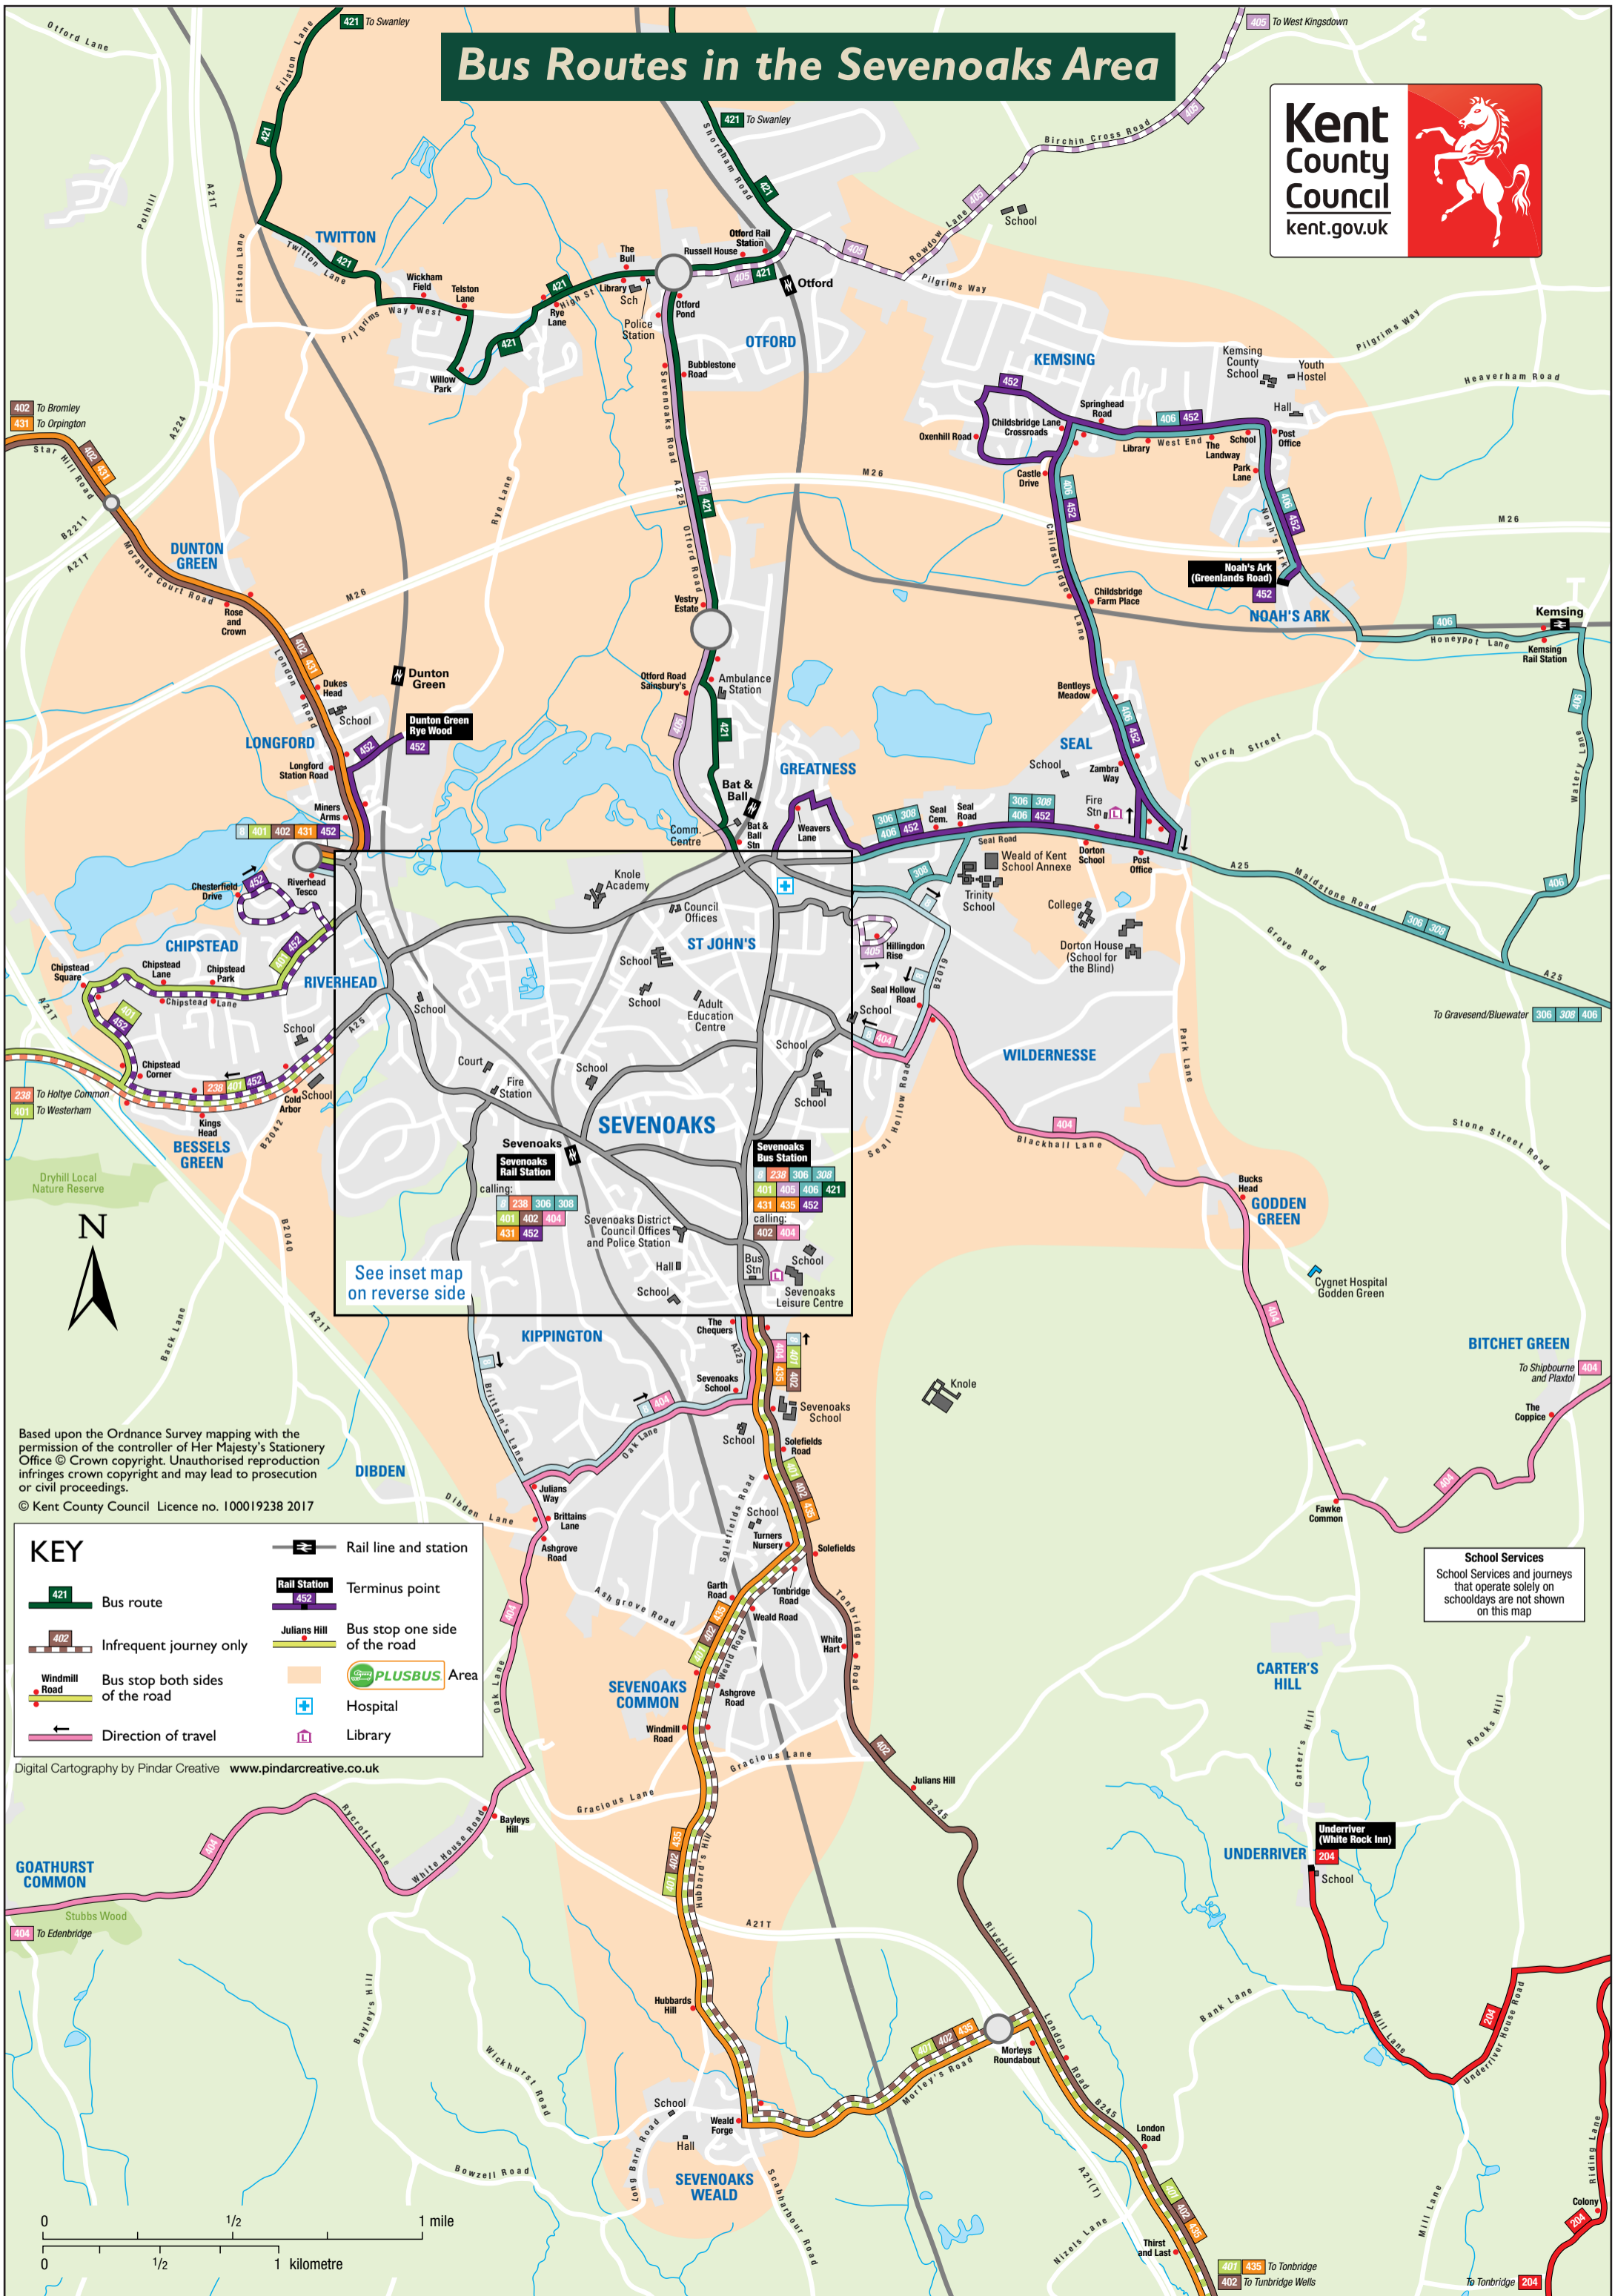

Bus Routes in the Sevenoaks Area

See inset map on reverse side

Based upon the Ordnance Survey mapping with the permission of the controller of Her Majesty's Stationery Office © Crown copyright. Unauthorised reproduction infringes crown copyright and may lead to prosecution or civil proceedings.
 © Kent County Council Licence no. 100019238 2017

KEY

- Bus route
- Infrequent journey only
- Bus stop both sides of the road
- Direction of travel
- Rail line and station
- Terminus point
- Bus stop one side of the road
- PLUSBUS Area
- Hospital
- Library

School Services
 School Services and journeys that operate solely on schooldays are not shown on this map

Digital Cartography by Pindar Creative www.pindarcreative.co.uk

401 435 To Tonbridge
 402 To Tonbridge Wells
 204 To Tonbridge