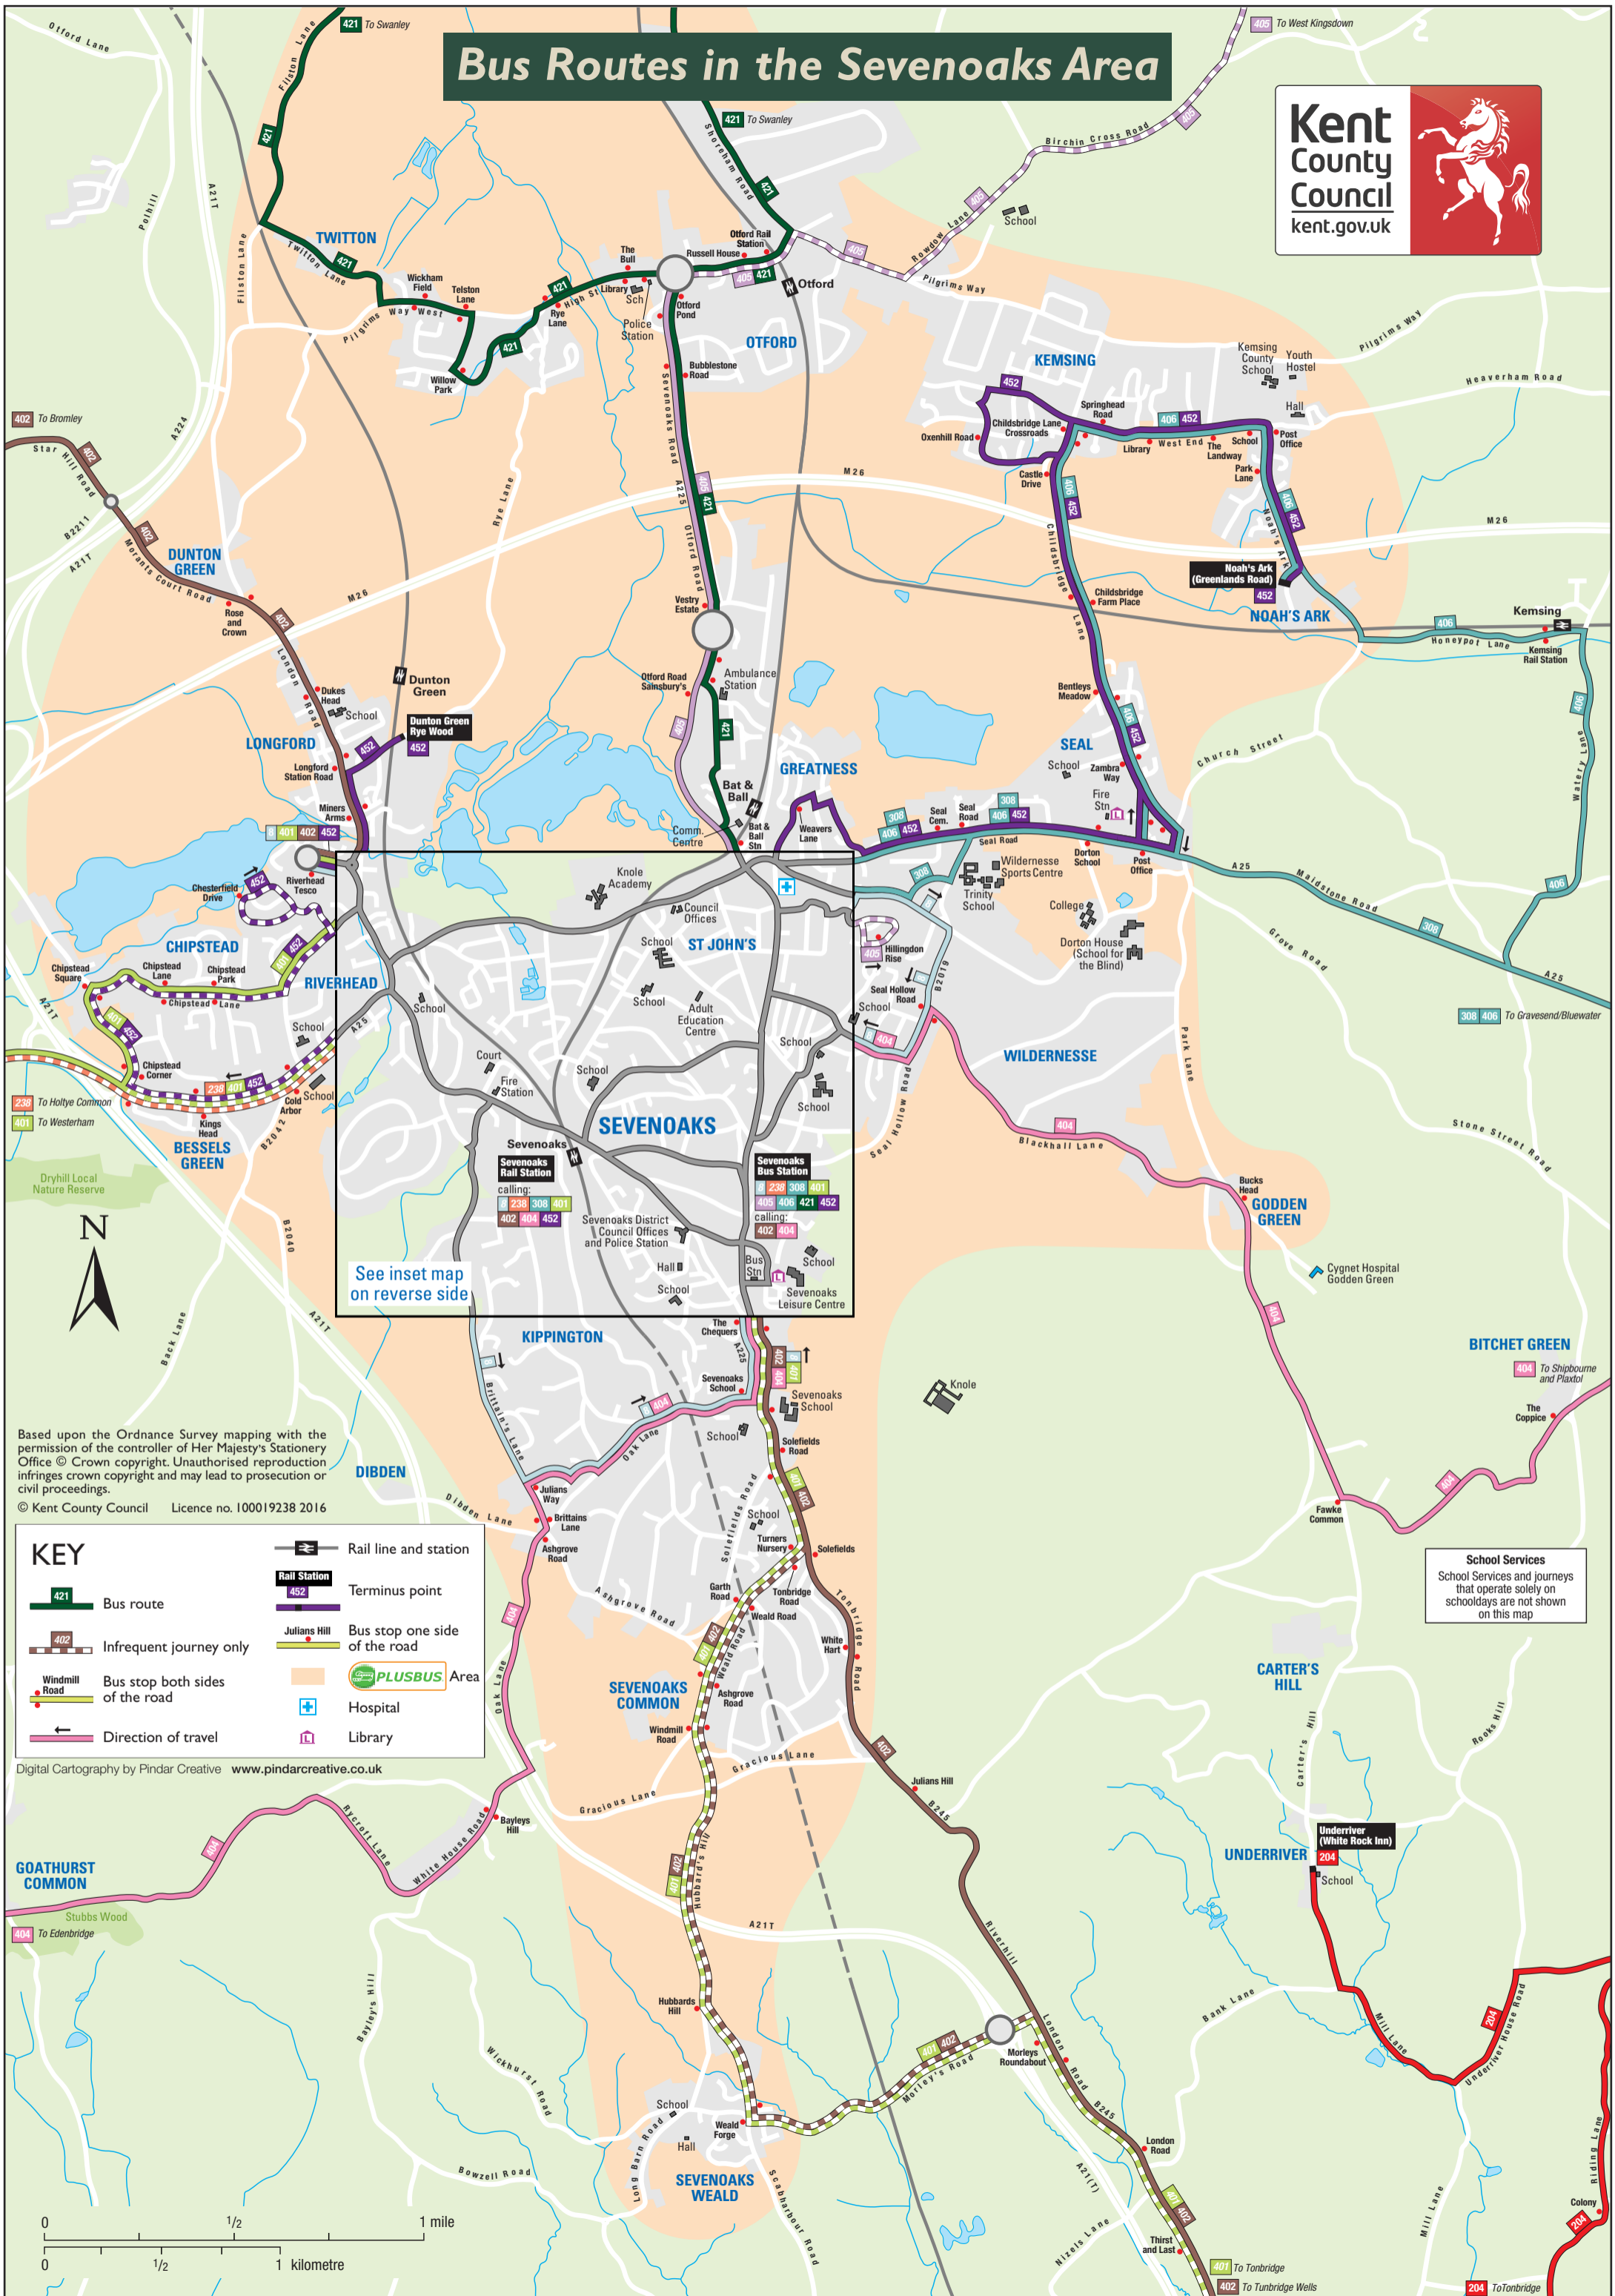

Bus Routes in the Sevenoaks Area

See inset map on reverse side

Based upon the Ordnance Survey mapping with the permission of the controller of Her Majesty's Stationery Office © Crown copyright. Unauthorised reproduction infringes crown copyright and may lead to prosecution or civil proceedings.
 © Kent County Council Licence no. 100019238 2016

KEY	
	Bus route
	Infrequent journey only
	Bus stop both sides of the road
	Direction of travel
	Rail line and station
	Terminus point
	Bus stop one side of the road
	PLUSBUS Area
	Hospital
	Library

School Services
 School Services and journeys that operate solely on schooldays are not shown on this map