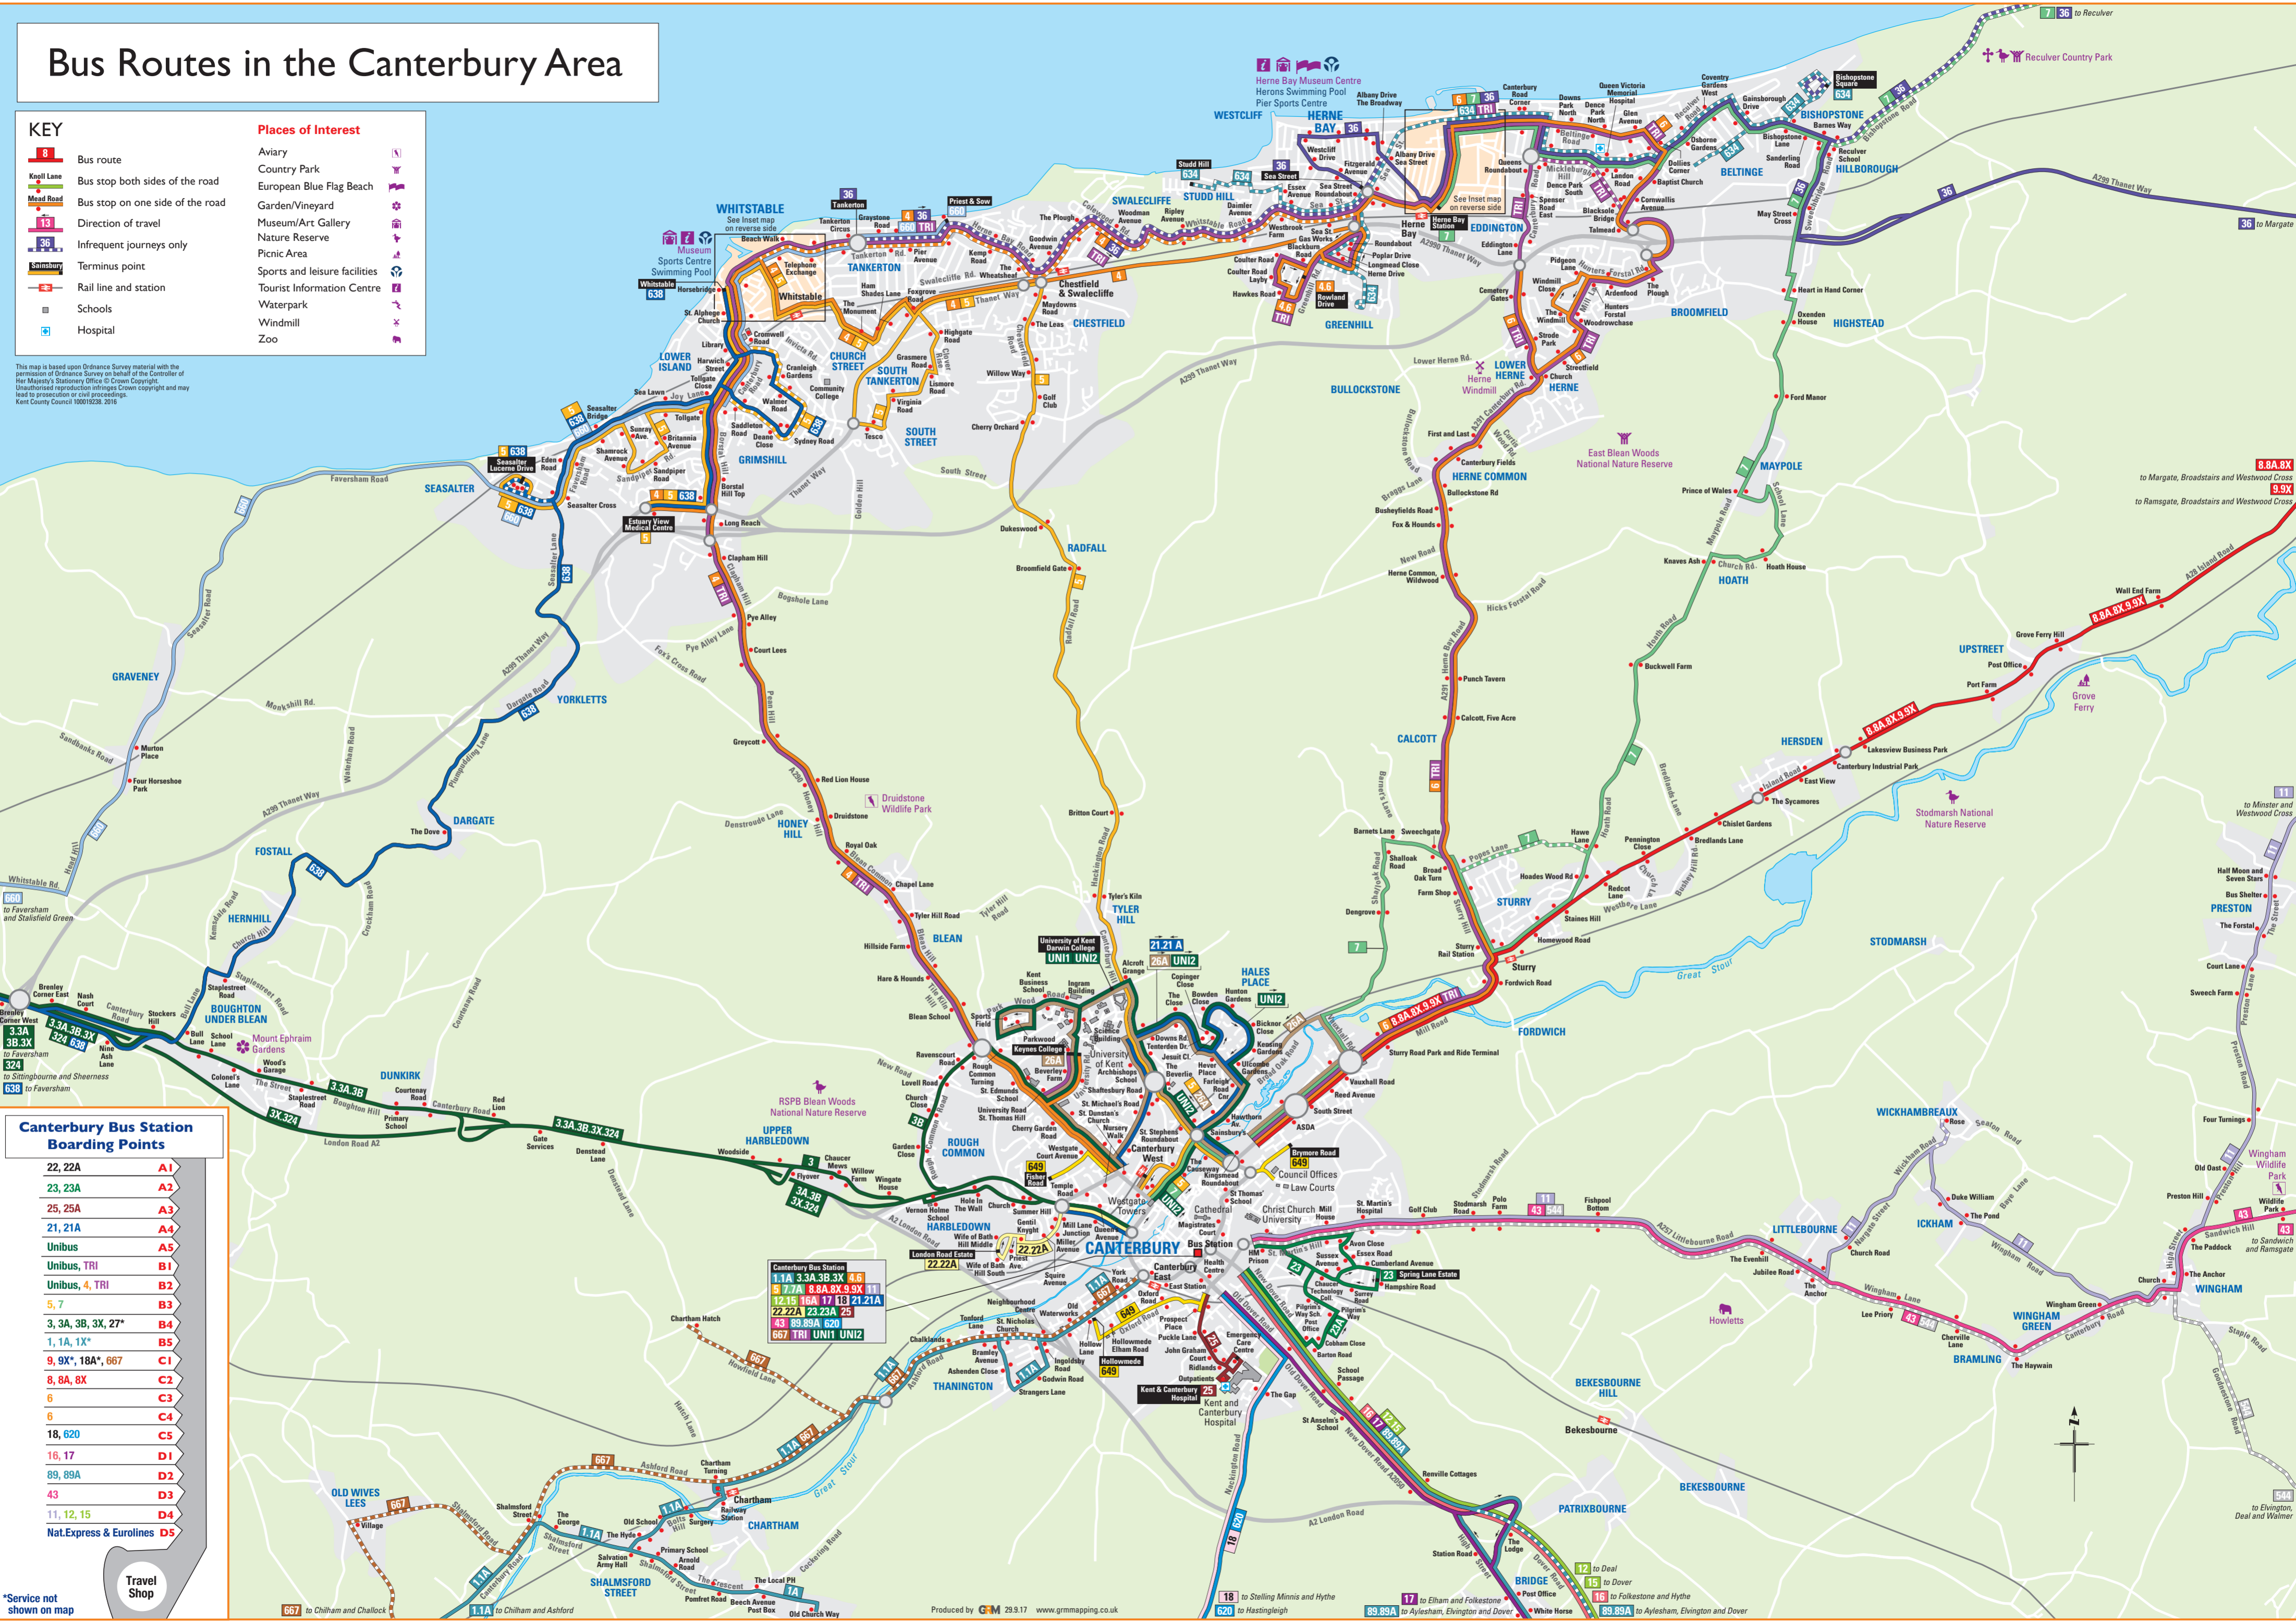

Bus Routes in the Canterbury Area

KEY

- **8** Bus route
- **Knoll Lane** Bus stop both sides of the road
- **Mead Road** Bus stop on one side of the road
- **13** Direction of travel
- **36** Infrequent journeys only
- **Sainsbury** Terminus point
- **36** Rail line and station
- **36** Schools
- **36** Hospital

Places of Interest

- Aviary
- Country Park
- European Blue Flag Beach
- Garden/Vineyard
- Museum/Art Gallery
- Nature Reserve
- Picnic Area
- Sports and leisure facilities
- Tourist Information Centre
- Waterpark
- Windmill
- Zoo

Canterbury Bus Station Boarding Points

22, 22A	A1
23, 23A	A2
25, 25A	A3
21, 21A	A4
Unibus	A5
Unibus, TRI	B1
Unibus, 4, TRI	B2
5, 7	B3
3, 3A, 3B, 3X, 27*	B4
1, 1A, 1X*	B5
9, 9X*, 18A*, 667	C1
8, 8A, 8X	C2
6	C3
6	C4
18, 620	C5
16, 17	D1
89, 89A	D2
43	D3
11, 12, 15	D4
Nat.Express & Eurolines	D5

Travel Shop

*Service not shown on map