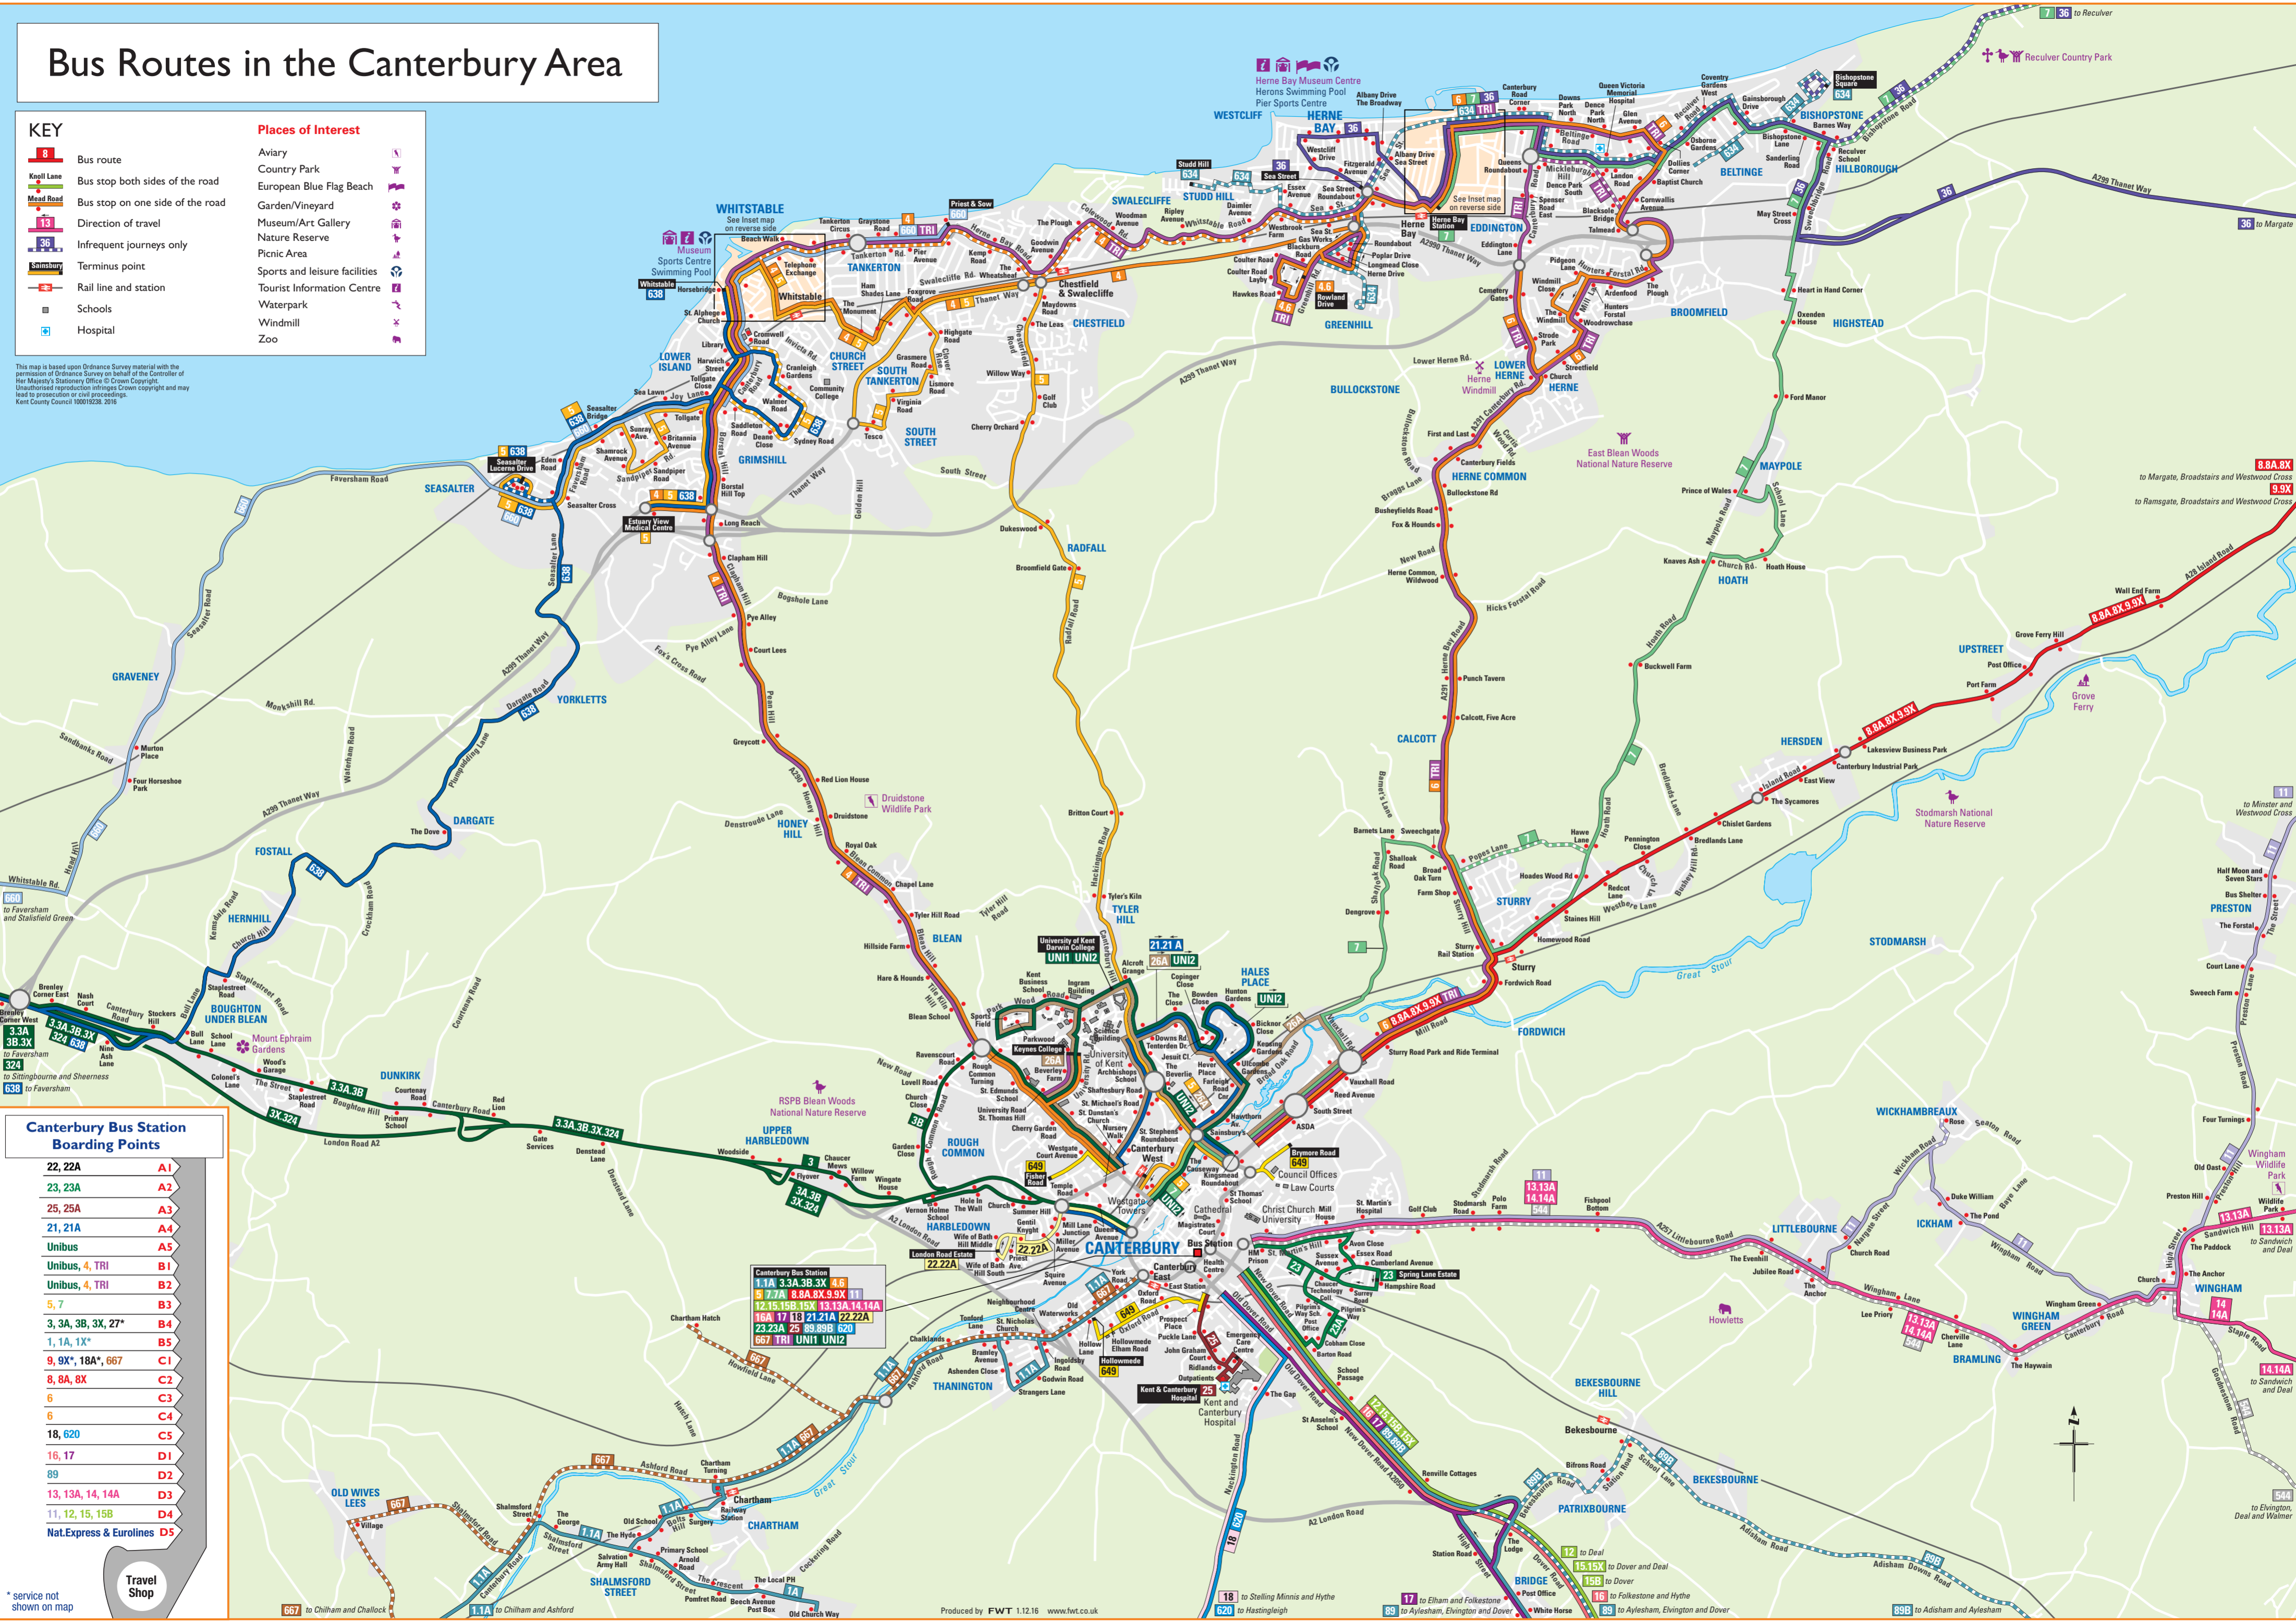

Bus Routes in the Canterbury Area

KEY

- **8** Bus route
- **Knoll Lane** Bus stop both sides of the road
- **Mead Road** Bus stop on one side of the road
- **13** Direction of travel
- **36** Infrequent journeys only
- **Sainsbury** Terminus point
- **+** Rail line and station
- **H** Hospital

Places of Interest

- Aviary
- Country Park
- European Blue Flag Beach
- Garden/Vineyard
- Museum/Art Gallery
- Nature Reserve
- Picnic Area
- Sports and leisure facilities
- Tourist Information Centre
- Waterpark
- Windmill
- Zoo

Canterbury Bus Station Boarding Points

22, 22A	A1
23, 23A	A2
25, 25A	A3
21, 21A	A4
Unibus	A5
Unibus, 4, TRI	B1
Unibus, 4, TRI	B2
5, 7	B3
3, 3A, 3B, 3X, 27*	B4
1, 1A, 1X*	B5
9, 9X*, 18A*, 667	C1
8, 8A, 8X	C2
6	C3
6	C4
18, 620	C5
16, 17	D1
89	D2
13, 13A, 14, 14A	D3
11, 12, 15, 15B	D4
Nat.Express & Eurolines	D5

* service not shown on map

Travel Shop