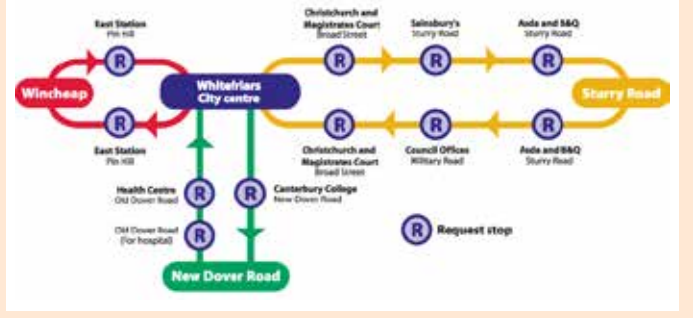

## Where to board your bus in WHITSTABLE

Destination	Service No.	Stop
Blean	4, Triangle	E, D, B
Boughton	638	D, B
Canterbury via Chestfield	5	A, C, G
Canterbury via Blean	4, Triangle	E, D, B
Chestfield	5	A, C, G
Faversham	638 660	B, D B, D, E
Graveney	660	B, D, E
Greenhill	4 Triangle	A, C A, C, F
Herne Bay	Triangle	A, C, F
Seasalter	638 5, 660	B, D B, D, E
Sturry	Triangle	A, C, F
Tankerton	Triangle	A, C, F
Tollgate	4, 5	B, D, E
University	4, Triangle (eves/Suns)	B, D, E

## Canterbury Park & Ride