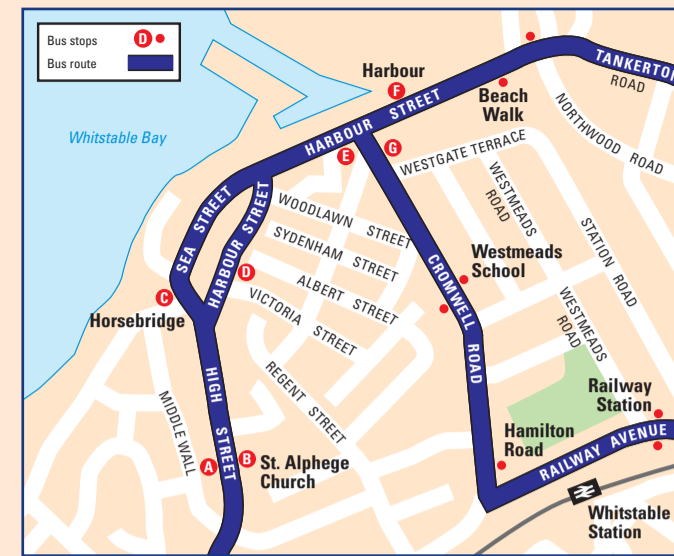

Bus and Coach Operators

CW Chalkwell, 195 Chalkwell Road, Sittingbourne, Kent ME10 1BJ Tel: (01795) 423982/3 www.chalkwell.co.uk	LH Lehane Travel, Bredlands Lane, Sturry, Canterbury, Kent CT2 0HD Tel: (01227) 710493 www.lehanetravel.co.uk
EK Stagecoach in East Kent, St George's Lane, Canterbury, Kent CT1 2SY Tel: 03456 002 299 www.stagecoachbus.com/eastkent	NX National Express, 4 Vicarage Road, Edgbaston, Birmingham B15 3ES Tel: 0871 781 8181 www.nationalexpress.com
EL Eurolines, 4 Cardiff Road, Luton, Bedfordshire LU1 1PP Tel: 08705 143 219 www.eurolines.co.uk	PC Poynters Coaches, Wye Coach Depot, Churchfield Way, Wye, Kent TN25 5BX Tel: (01233) 812002
	RG Regent Coaches, St. Augustines Business Park, Whitstable, Kent CT5 1QJ Tel: (01227) 794 345 www.regentcoaches.co.uk

traveline
public transport info
0871 200 22 33
Call cost 12p per minute plus your phone company's access charge
www.traveline.info

Visitor Information

Canterbury Visitor Information Centre:
Beane House of Art & Knowledge,
18 High Street,
Canterbury, Kent, CT1 2RA
Tel: 01227 378 100

Herne Bay Information:
William Street, Herne Bay,
Kent, CT6 5NX
Tel: 01227 378 100

Where to board your bus in WHITSTABLE

Destination	Service No.	Stop
Blean	4, Triangle	E, D, B
Boughton	638	D, B
Canterbury via Chestfield	5	A, C, G
Canterbury via Blean	4, Triangle	E, D, B
Chestfield	5	A, C, G
Faversham	638	B, D
	660	B, D, E
Graveney	660	B, D, E
Greenhill	4	A, C
	Triangle	A, C, F
Herne Bay	Triangle	A, C, F
Seasalter	638	B, D
	5, 660	B, D, E
Sturry	Triangle	A, C, F
Tankerton	Triangle	A, C, F
Tollgate	4, 5	B, D, E
University	4, Triangle (eves/Suns)	B, D, E