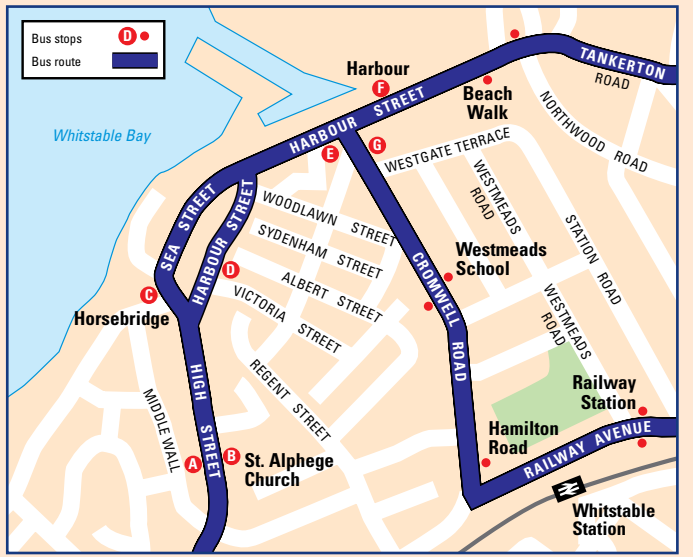

National and International Coach Services

Key for Bus Services: † service wholly supported by Kent County Council ‡ some journeys supported by Kent County Council * service not shown on map † service number not shown on vehicle ‡ normally operated by easy access buses

Bus and Coach Operators

CW Chalkwell, 195 Chalkwell Road, Sittingbourne, Kent ME10 1BJ Tel: (01795) 423982/3 www.chalkwell.co.uk	LH Lehan Travel, Bredlands Lane, Sturry, Canterbury, Kent CT2 0HD Tel: (01227) 710493 www.lehanetravel.co.uk
EK Stagecoach in East Kent, St George's Lane, Canterbury, Kent CT1 2SY Tel: 03456 002 299 www.stagecoachbus.com/eastkent	NX National Express, 4 Vicarage Road, Edgbaston, Birmingham B15 3ES Tel: 0871 781 8181 www.nationalexpress.com
EL Eurolines, 4 Cardiff Road, Luton, Bedfordshire LU1 1PP Tel: 08705 143 219 www.eurolines.co.uk	RG Regent Coaches, St. Augustines Business Park, Whitstable, Kent CT5 1QJ Tel: (01227) 794 345 www.regentcoaches.co.uk

traveline
public transport info
0871 200 22 33
Calls cost 12p per minute plus your
phone company's access charge
www.traveline.info

Visitor Information

Canterbury Visitor Information Centre:
Beane House of Art & Knowledge,
18 High Street,
Canterbury, Kent, CT1 2RA
Tel: 01227 378 100

Herne Bay Information:
William Street, Herne Bay,
Kent, CT6 5NX
Tel: 01227 378 100

Where to board your bus in WHITSTABLE

Destination	Service No.	Stop
Blean	4, Triangle	E, D, B
Boughton	638	D, B
Canterbury via Chestfield	5	A, C, G
Canterbury via Blean	4, Triangle	E, D, B
Chestfield	5	A, C, G
Faversham	638 660	B, D B, D, E
Graveney	660	B, D, E
Greenhill	4 Triangle	A, C A, C, F
Herne Bay	Triangle	A, C, F
Seasalter	638 5, 660	B, D B, D, E
Sturry	Triangle	A, C, F
Tankerton	Triangle	A, C, F
Tollgate	4, 5	B, D, E
University	4, Triangle (eves/Suns)	B, D, E