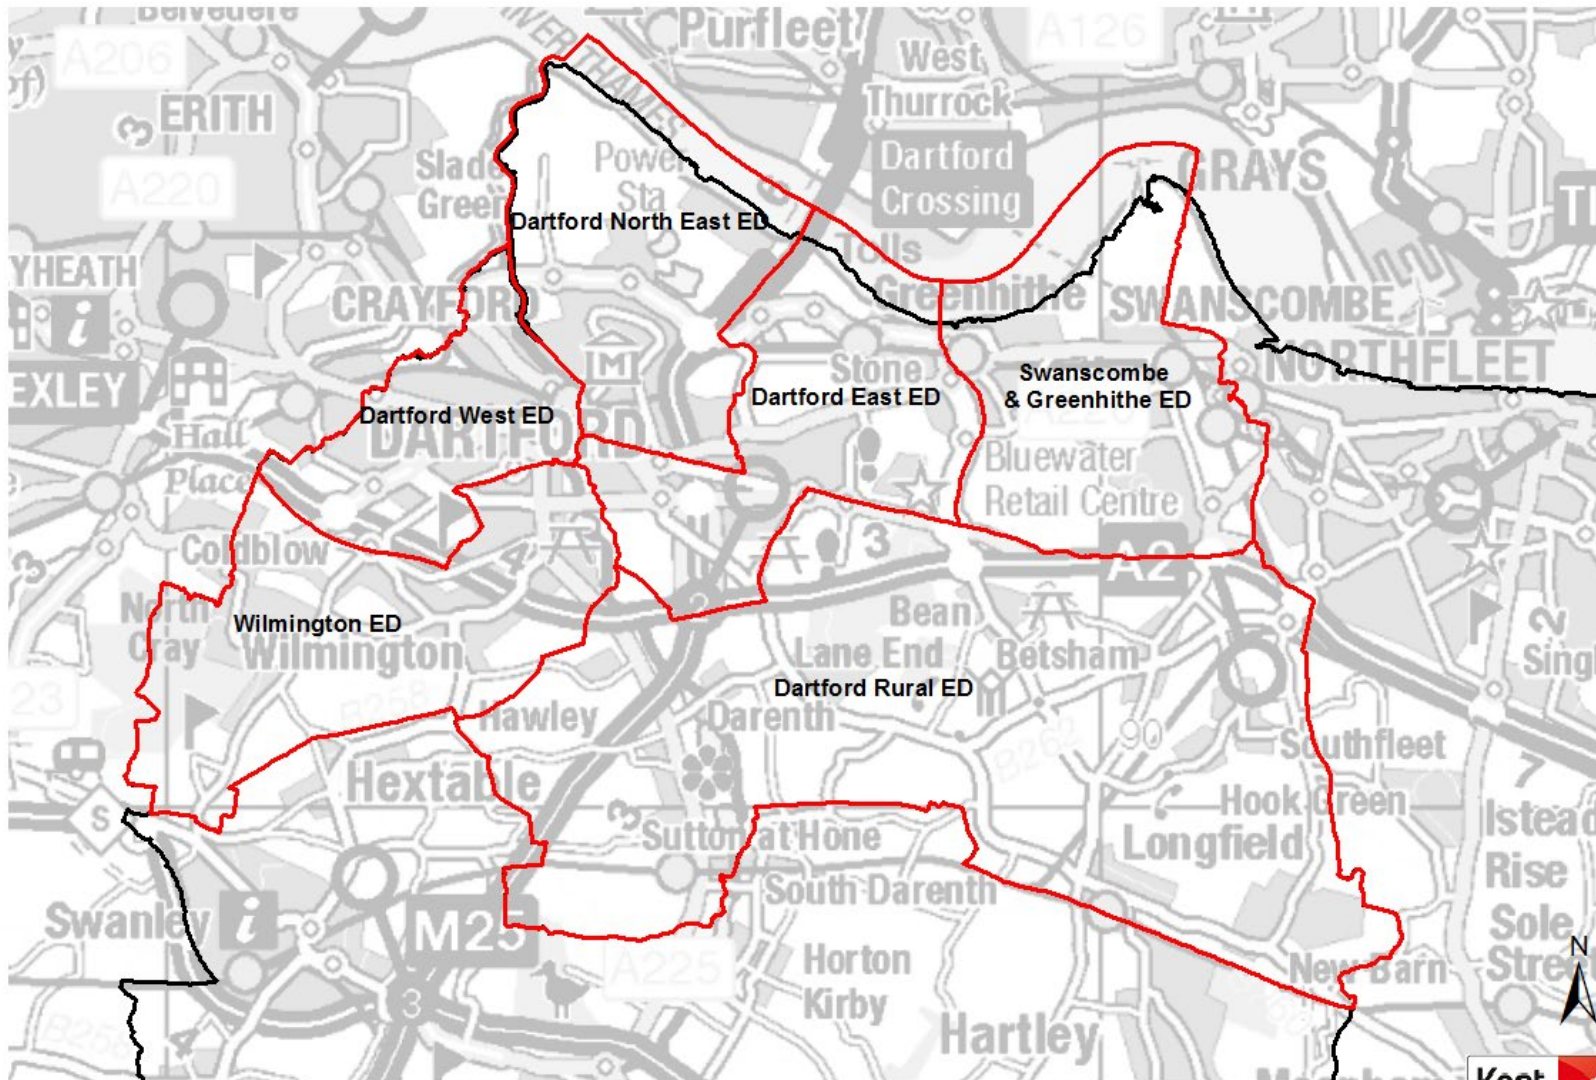

Dartford County Electoral Divisions 2025

Dartford East Electoral Division 2025

Dartford North East Electoral Division 2025

© Crown Copyright & Database Right 2025 Ordnance Survey 100019238 Presented by Kent Analytics, Kent County Council

Dartford Rural Electoral Division 2025

Dartford West Electoral Division 2025

Swanscombe & Greenhithe Electoral Division 2025

Wilmington Electoral Division 2025

© Crown Copyright & Database Right 2025 Ordnance Survey 100019238 Presented by Kent Analytics, Kent County Council