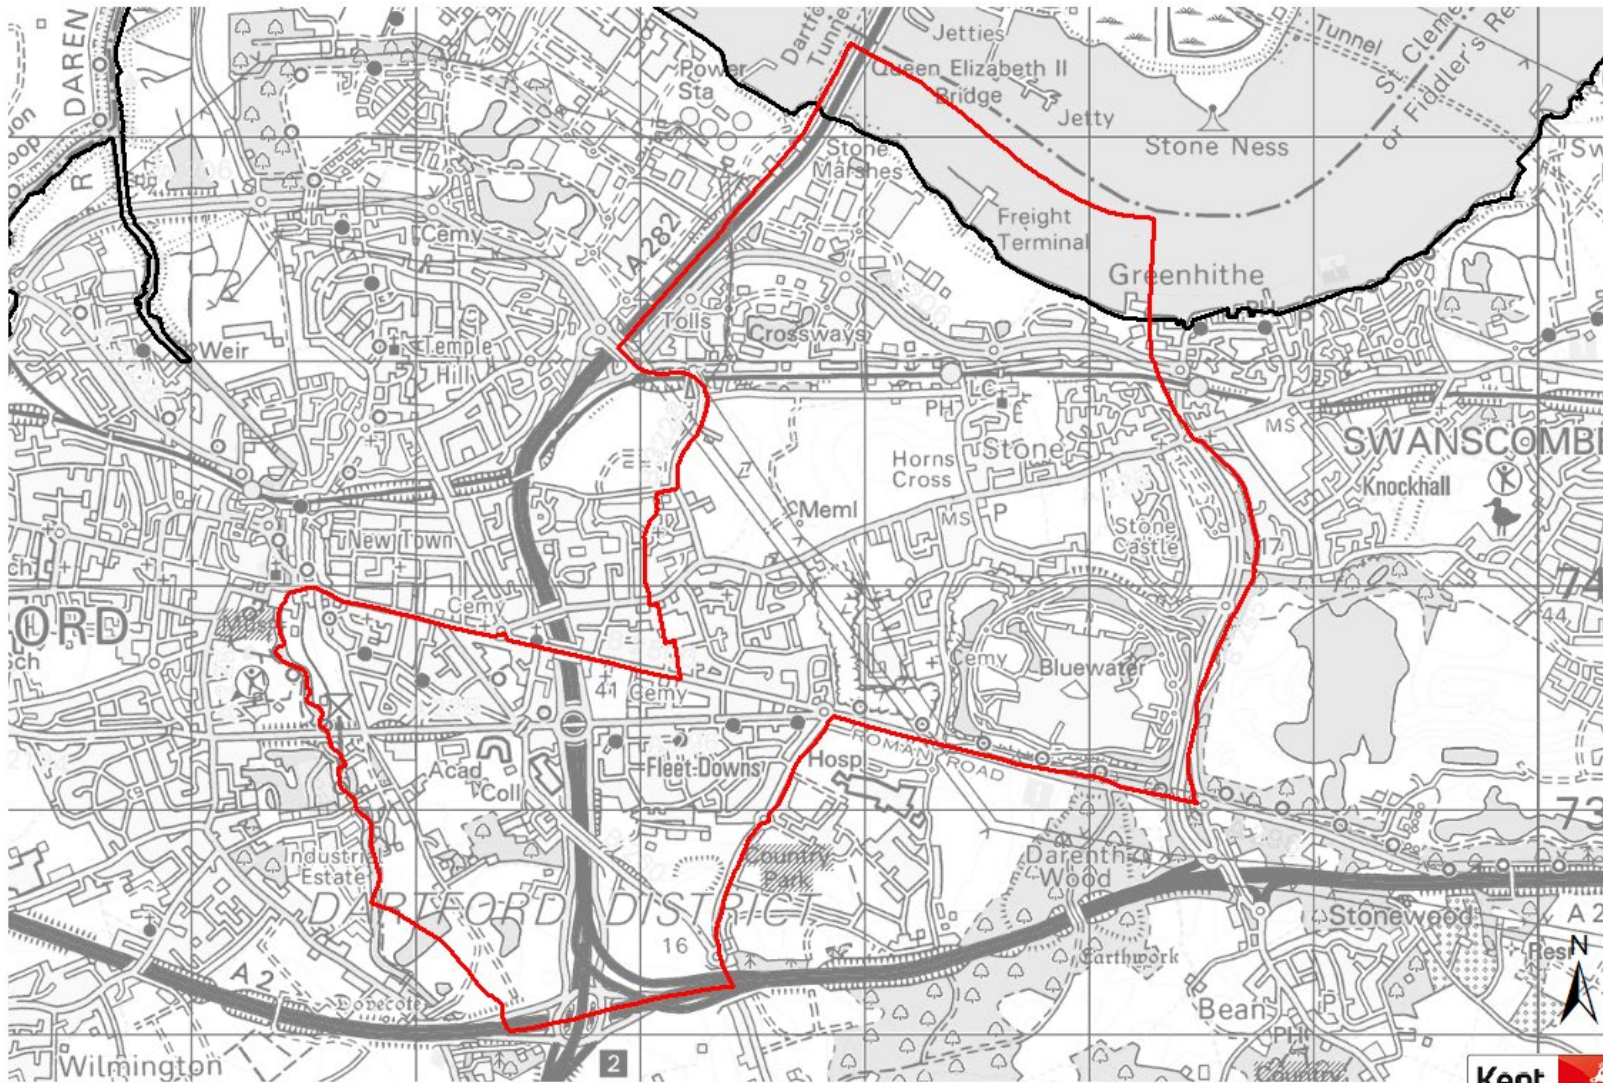

Dartford County Electoral Divisions 2025

Dartford East Electoral Division 2025

Dartford North East Electoral Division 2025

© Crown Copyright & Database Right 2025 Ordnance Survey 100019238 Presented by Kent Analytics, Kent County Council

Dartford Rural Electoral Division 2025

Dartford West Electoral Division 2025

Swanscombe & Greenhithe Electoral Division 2025

Wilmington Electoral Division 2025

© Crown Copyright & Database Right 2025 Ordnance Survey 100019238 Presented by Kent Analytics, Kent County Council