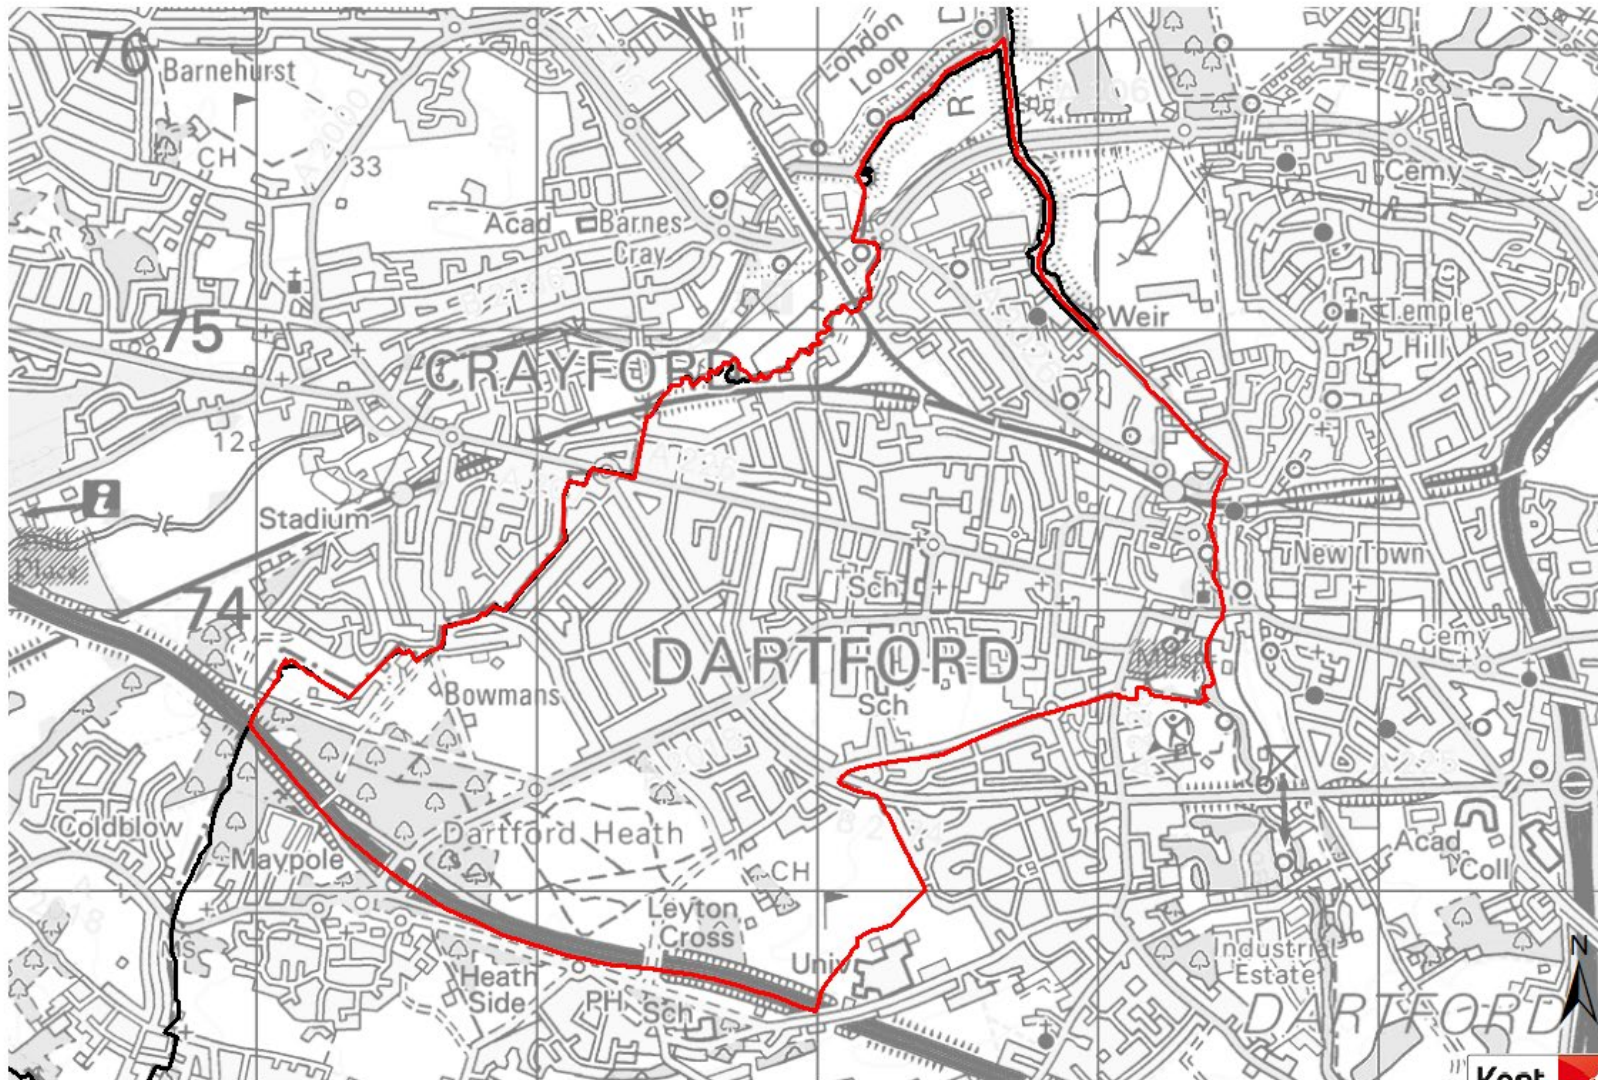

Dartford County Electoral Divisions 2025

Dartford East Electoral Division 2025

Dartford North East Electoral Division 2025

© Crown Copyright & Database Right 2025 Ordnance Survey 100019238 Presented by Kent Analytics, Kent County Council

Dartford Rural Electoral Division 2025

Dartford West Electoral Division 2025

Swanscombe & Greenhithe Electoral Division 2025

Wilmington Electoral Division 2025

© Crown Copyright & Database Right 2025 Ordnance Survey 100019238 Presented by Kent Analytics, Kent County Council