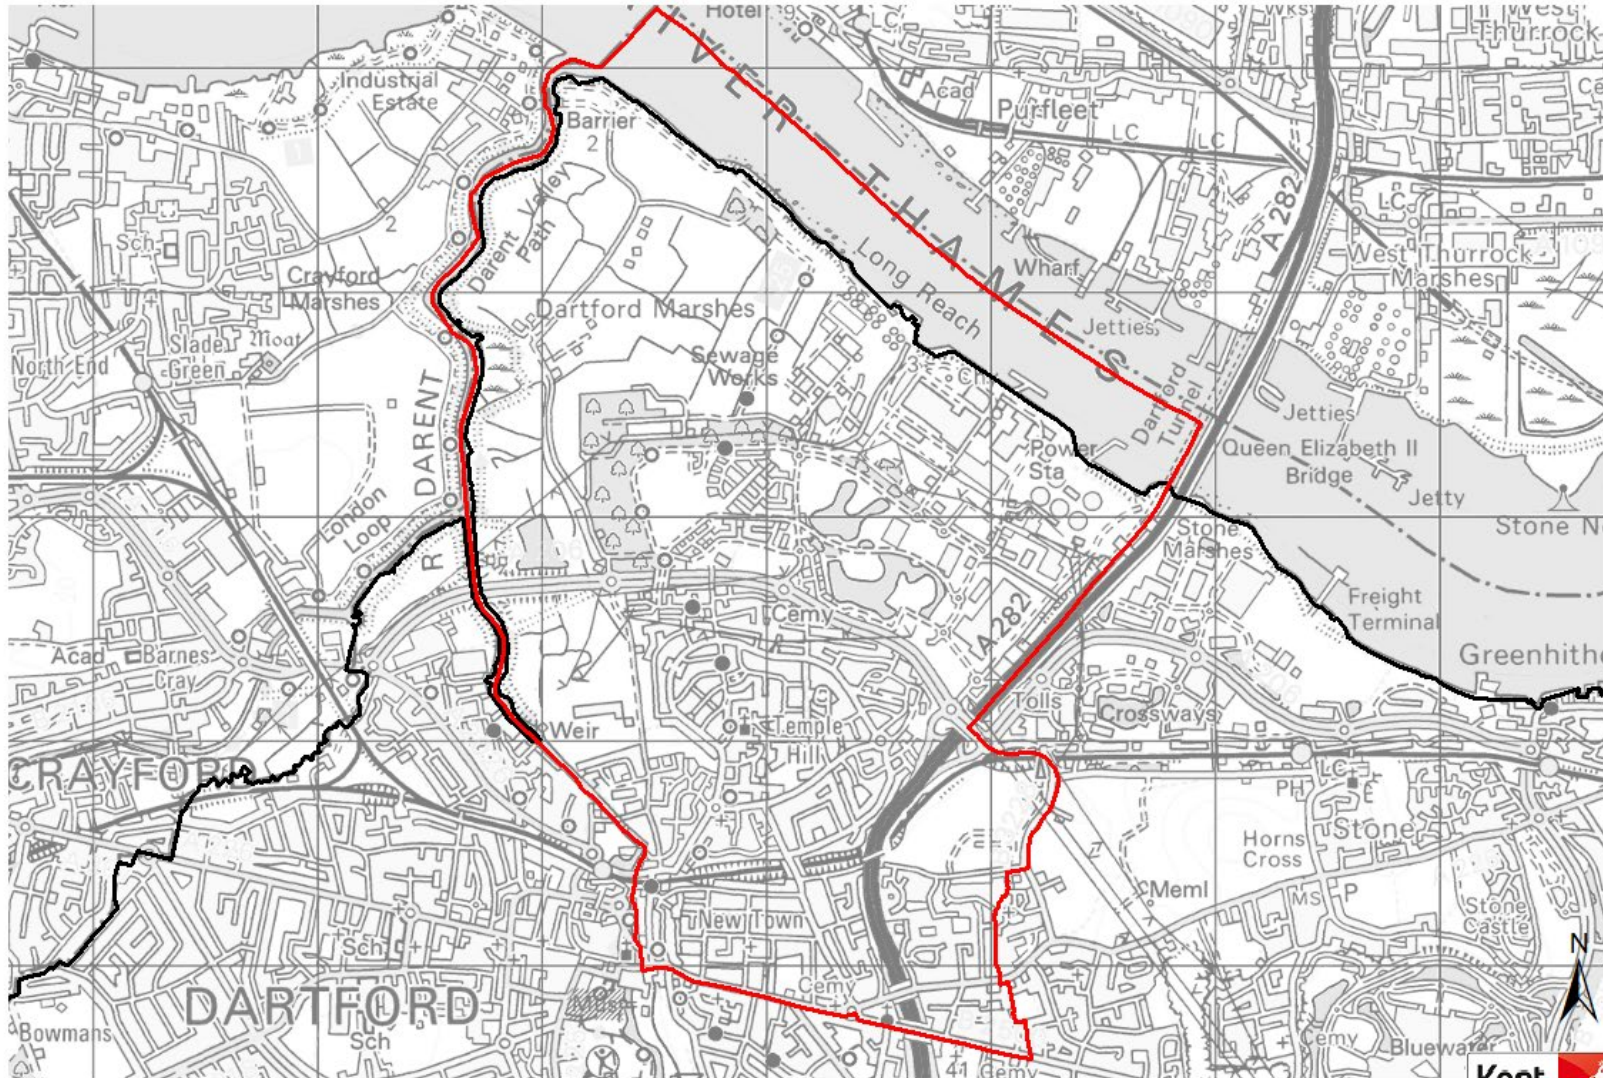

Dartford County Electoral Divisions 2025

Dartford East Electoral Division 2025

Dartford North East Electoral Division 2025

© Crown Copyright & Database Right 2025 Ordnance Survey 100019238 Presented by Kent Analytics, Kent County Council

Dartford Rural Electoral Division 2025

Dartford West Electoral Division 2025

Swanscombe & Greenhithe Electoral Division 2025

Wilmington Electoral Division 2025

© Crown Copyright & Database Right 2025 Ordnance Survey 100019238 Presented by Kent Analytics, Kent County Council