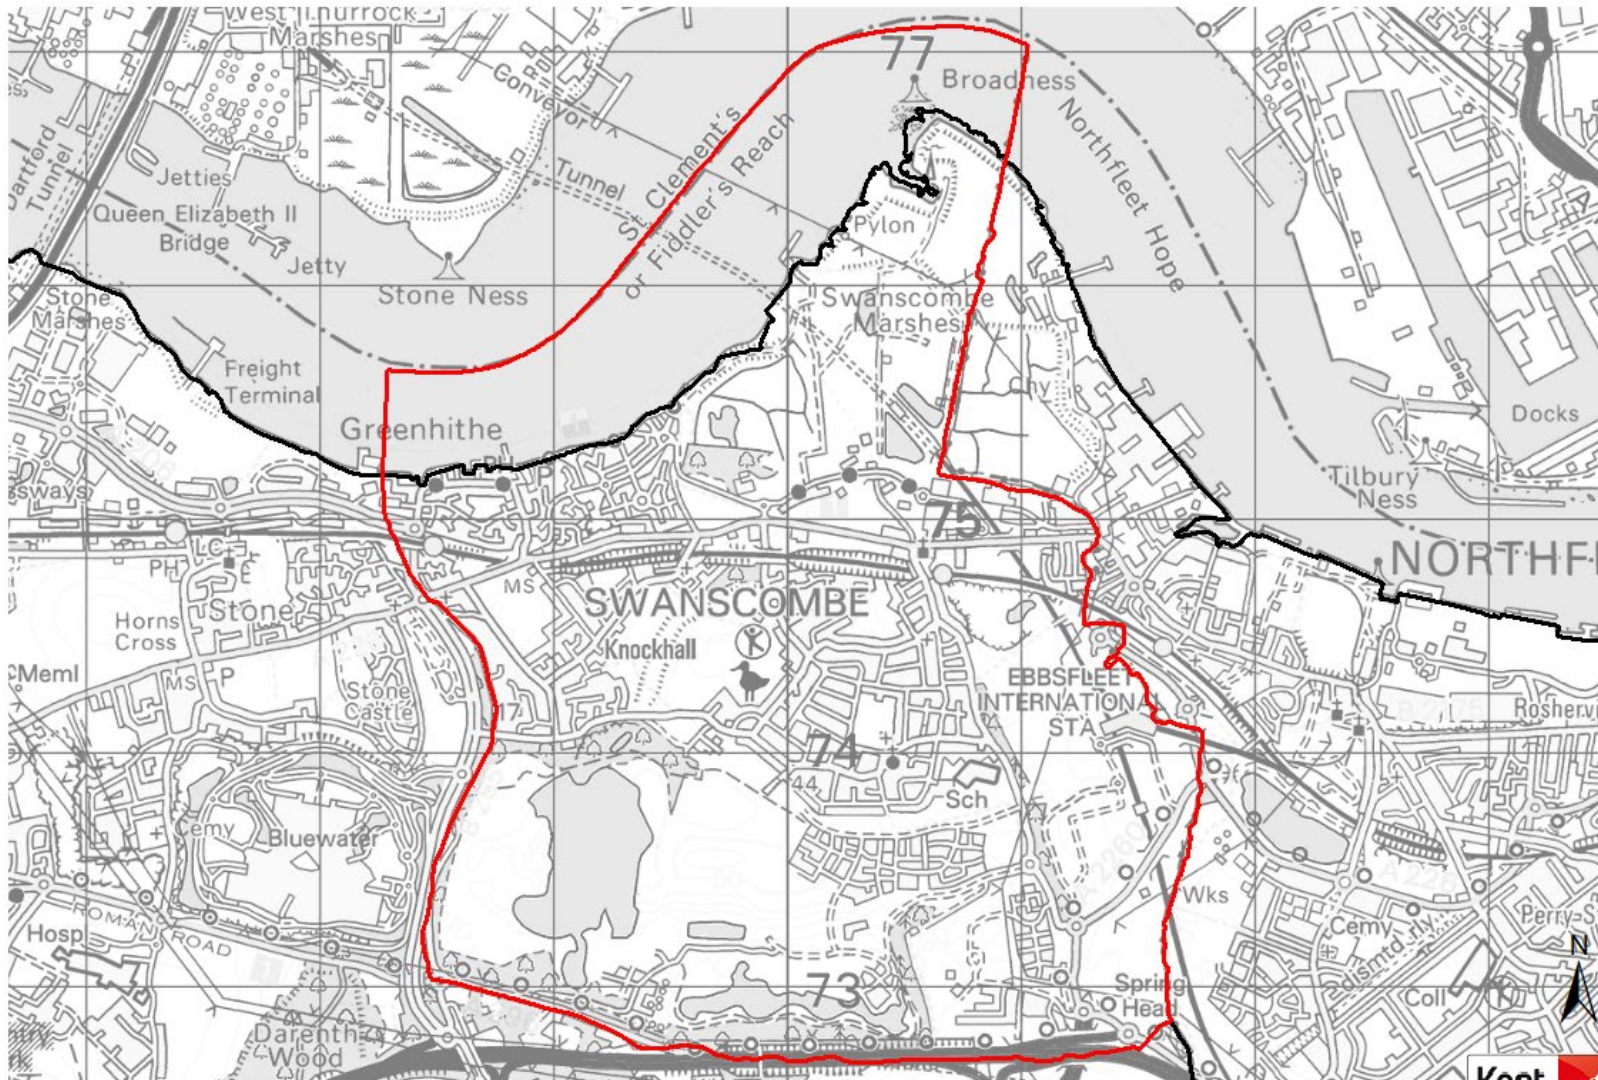

Dartford County Electoral Divisions 2025

Dartford East Electoral Division 2025

Dartford North East Electoral Division 2025

© Crown Copyright & Database Right 2025 Ordnance Survey 100019238 Presented by Kent Analytics, Kent County Council

Dartford Rural Electoral Division 2025

Dartford West Electoral Division 2025

Swanscombe & Greenhithe Electoral Division 2025

Wilmington Electoral Division 2025

© Crown Copyright & Database Right 2025 Ordnance Survey 100019238 Presented by Kent Analytics, Kent County Council