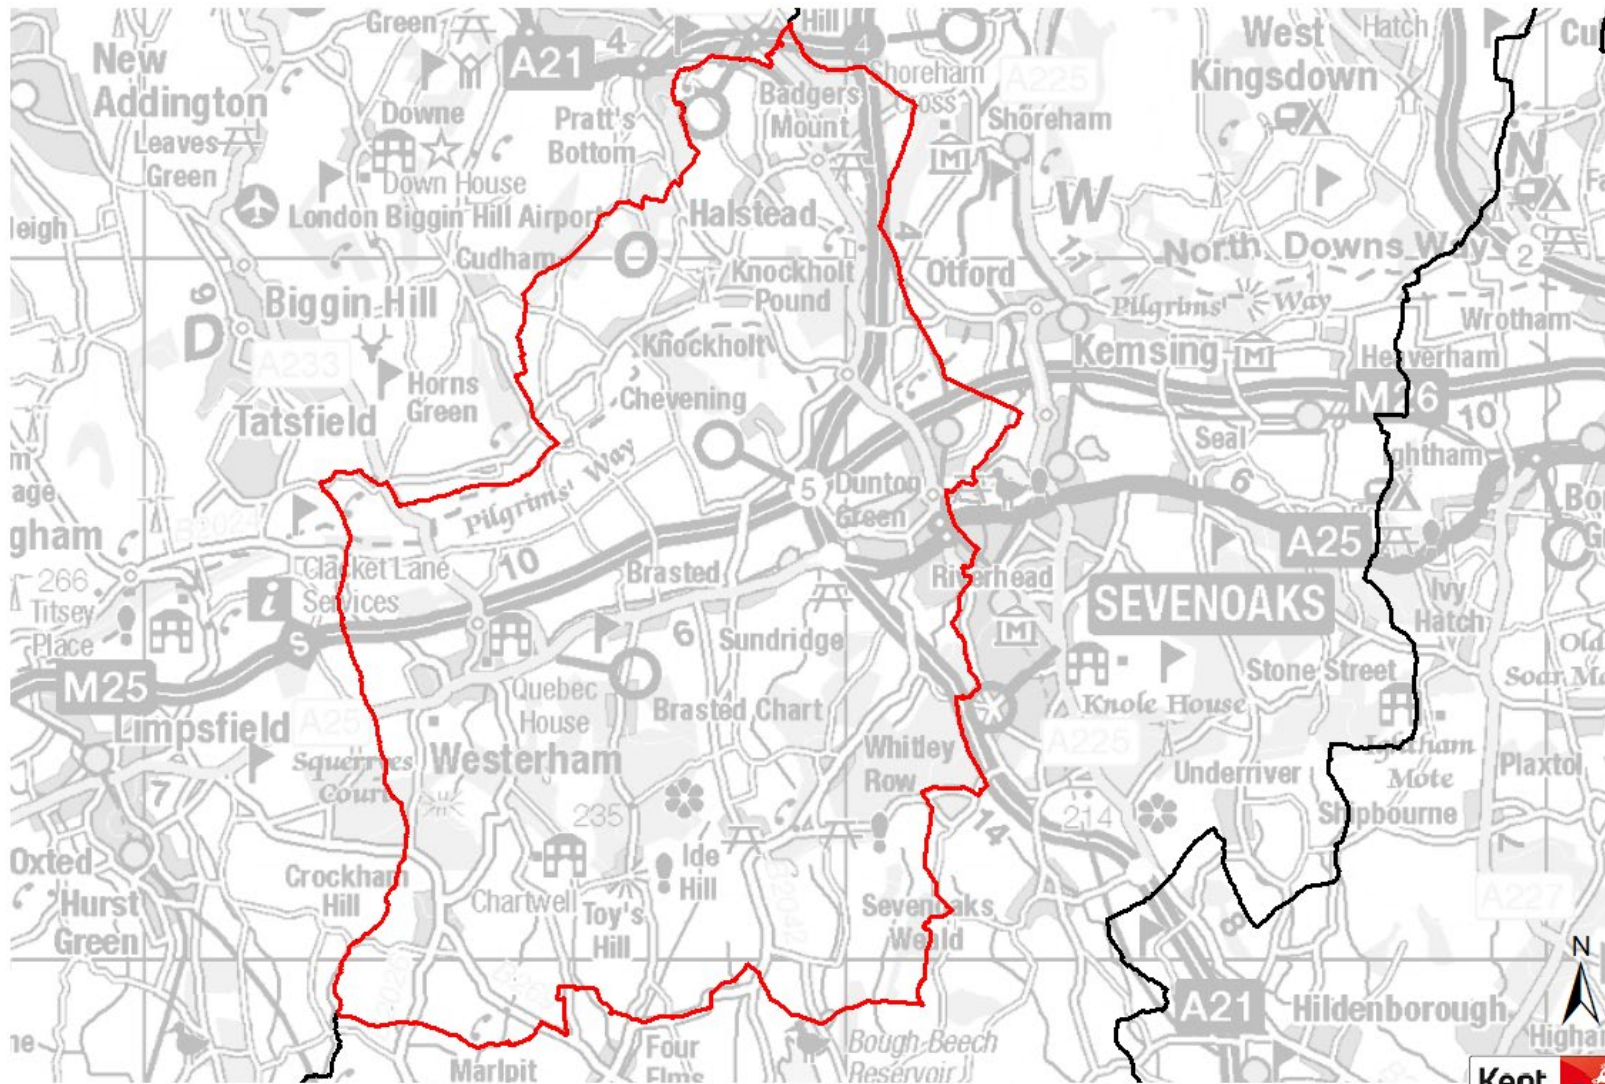

Sevenoaks West County Electoral Division 2025

© Crown Copyright & Database Right 2025 Ordnance Survey 100019238 Presented by Kent Analytics, Kent County Council