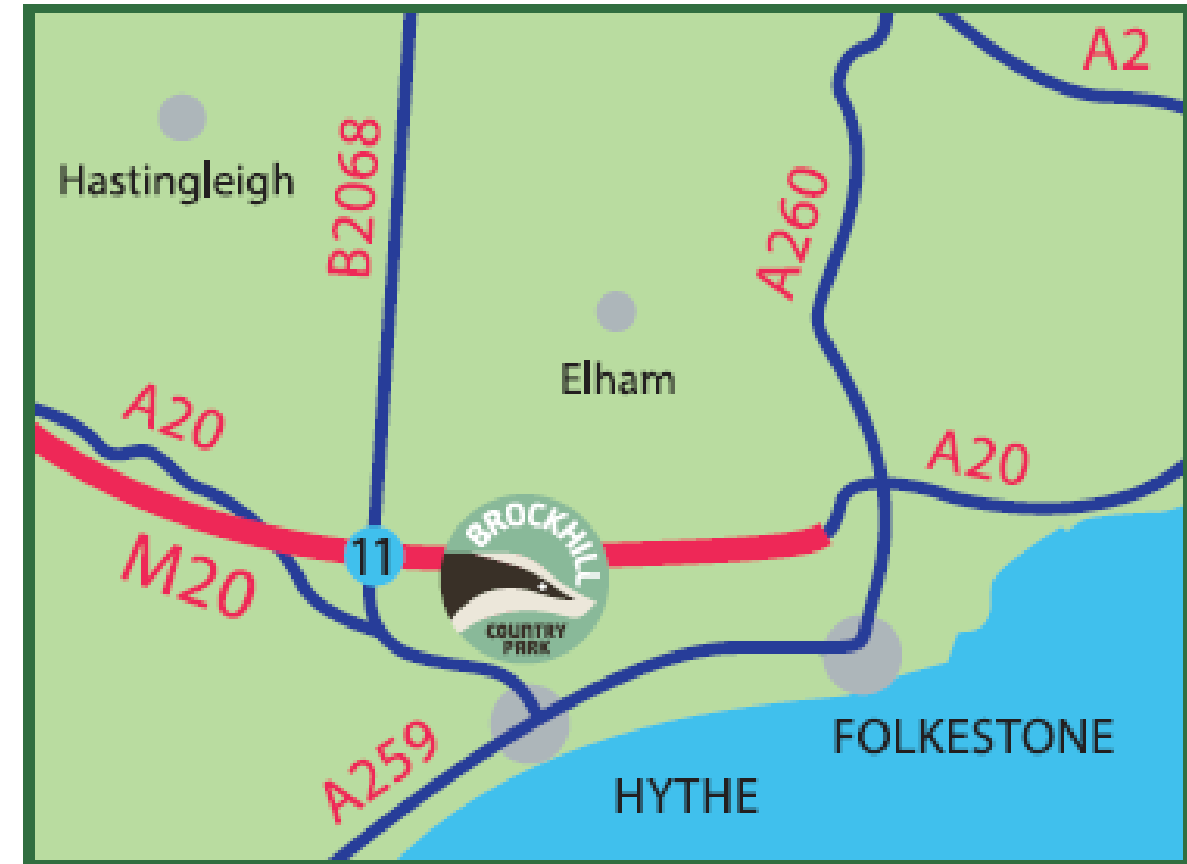

Location of our park

Parking: parking is available with every full or half day room hire booking - coach parking is permitted for the duration of your booking only. (As a pay and display system operates at the park, visitors are required to pay for parking for the duration of their stay).

By car: follow signs from the M20 junction 11, towards Hythe. Then follow brown tourism signs for Brockhill Country Park, which shares a joint entrance with Brockhill School

By train: the nearest train station is Sandling. Turn left out of the station and walk for 20 minutes along the Sandling Road. For rail enquiries phone 08457 48 49 50

Brockhill Country Park
Sandling Road,
Hythe,
Kent CT21 4HL