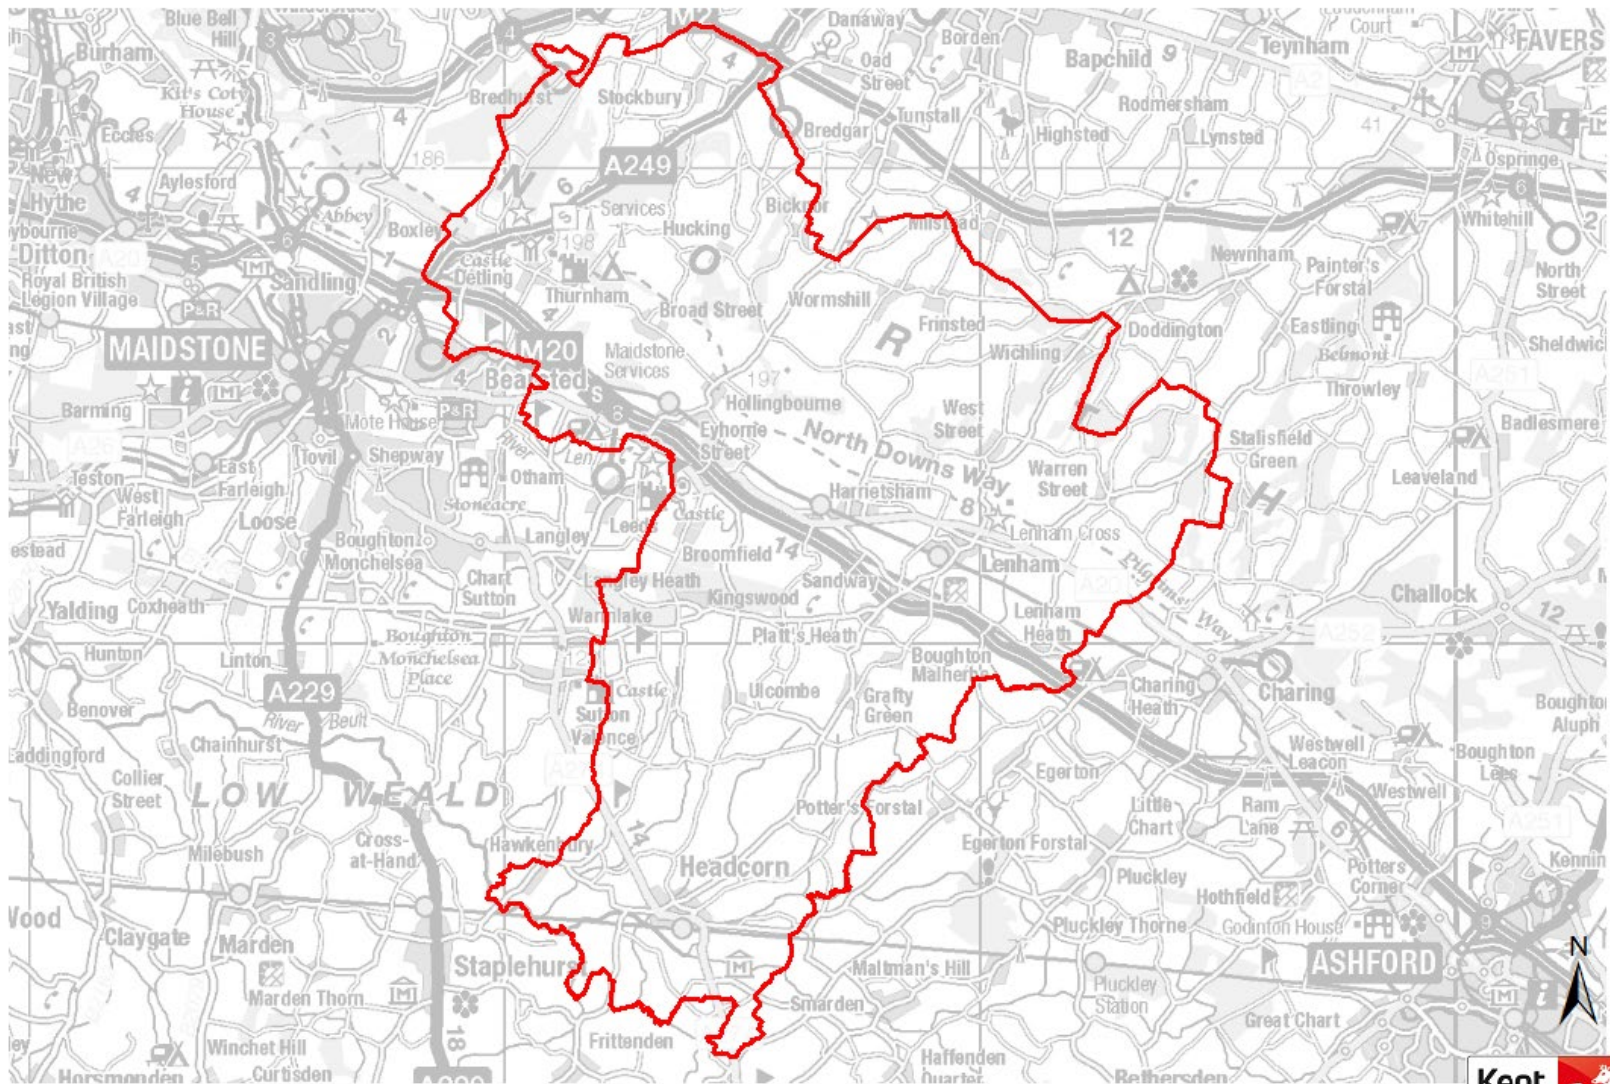

# Maidstone Central County Electoral Division 2025

Maidstone North East County Electoral Division 2025

© Crown Copyright & Database Right 2025 Ordnance Survey 100019238 Presented by Kent Analytics, Kent County Council

# Maidstone Rural East County Electoral Division 2025