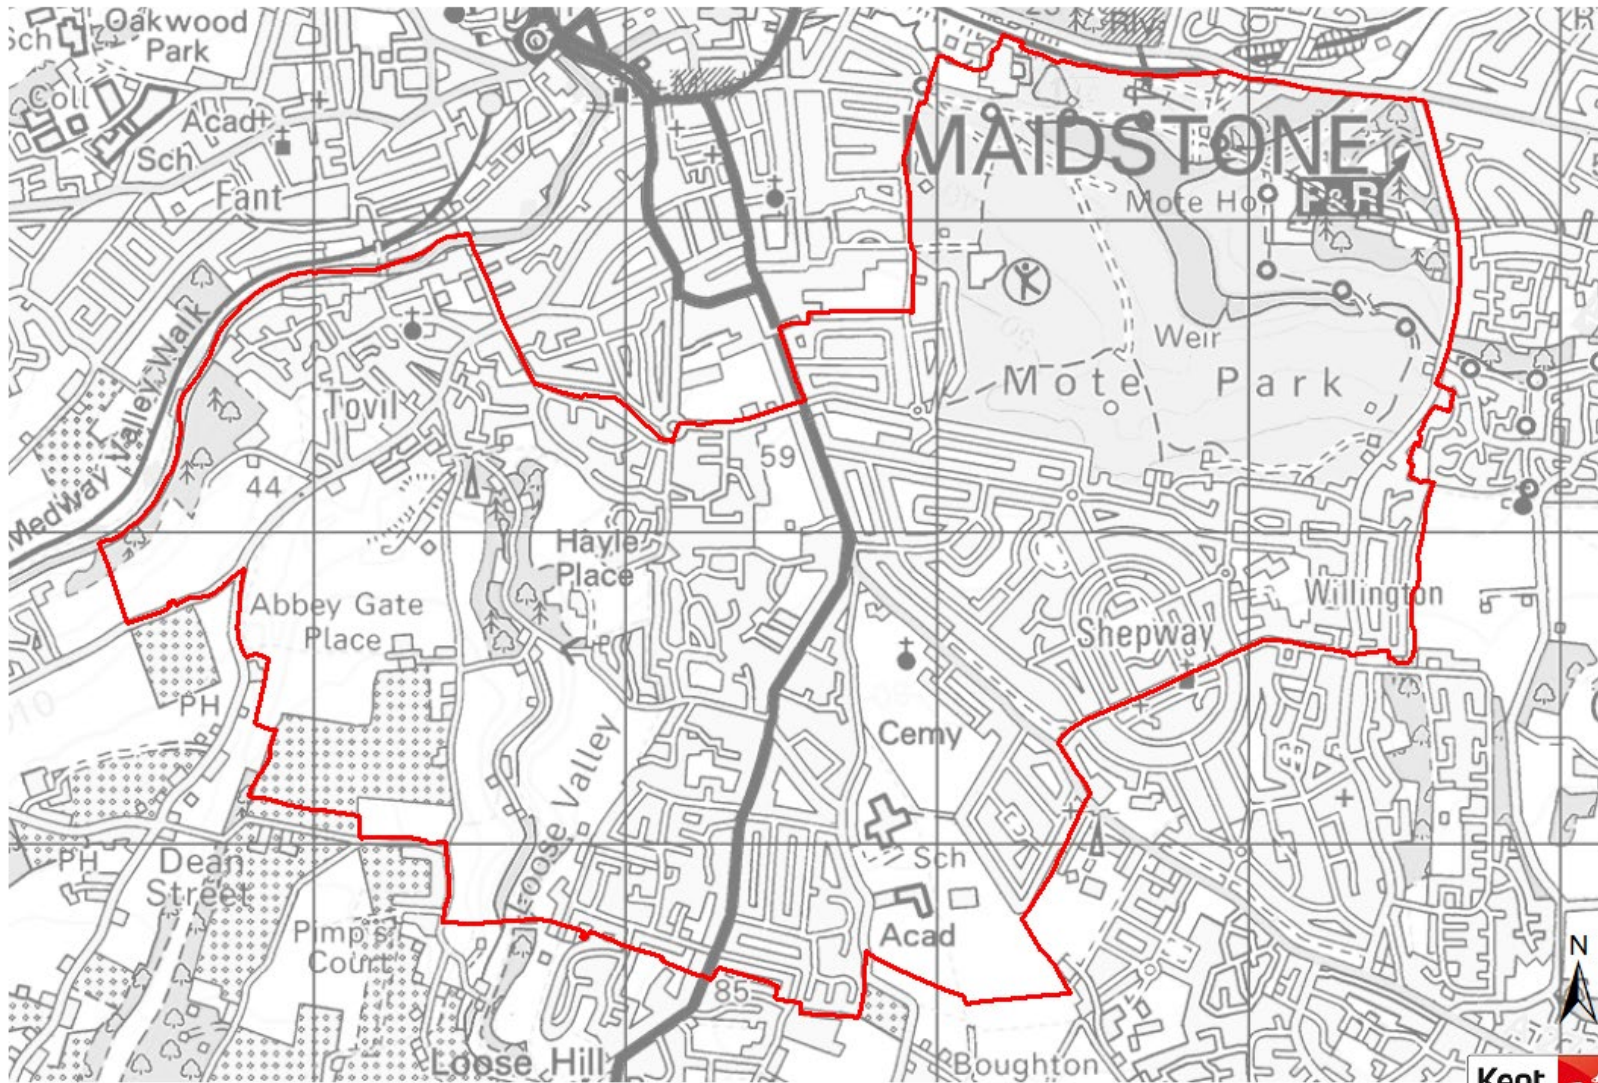

# Maidstone Rural South County Electoral Division 2025

Maidstone Rural West County Electoral Division 2025

© Crown Copyright & Database Right 2025 Ordnance Survey 100019238 Presented by Kent Analytics, Kent County Council

# Maidstone South County Electoral Division 2025