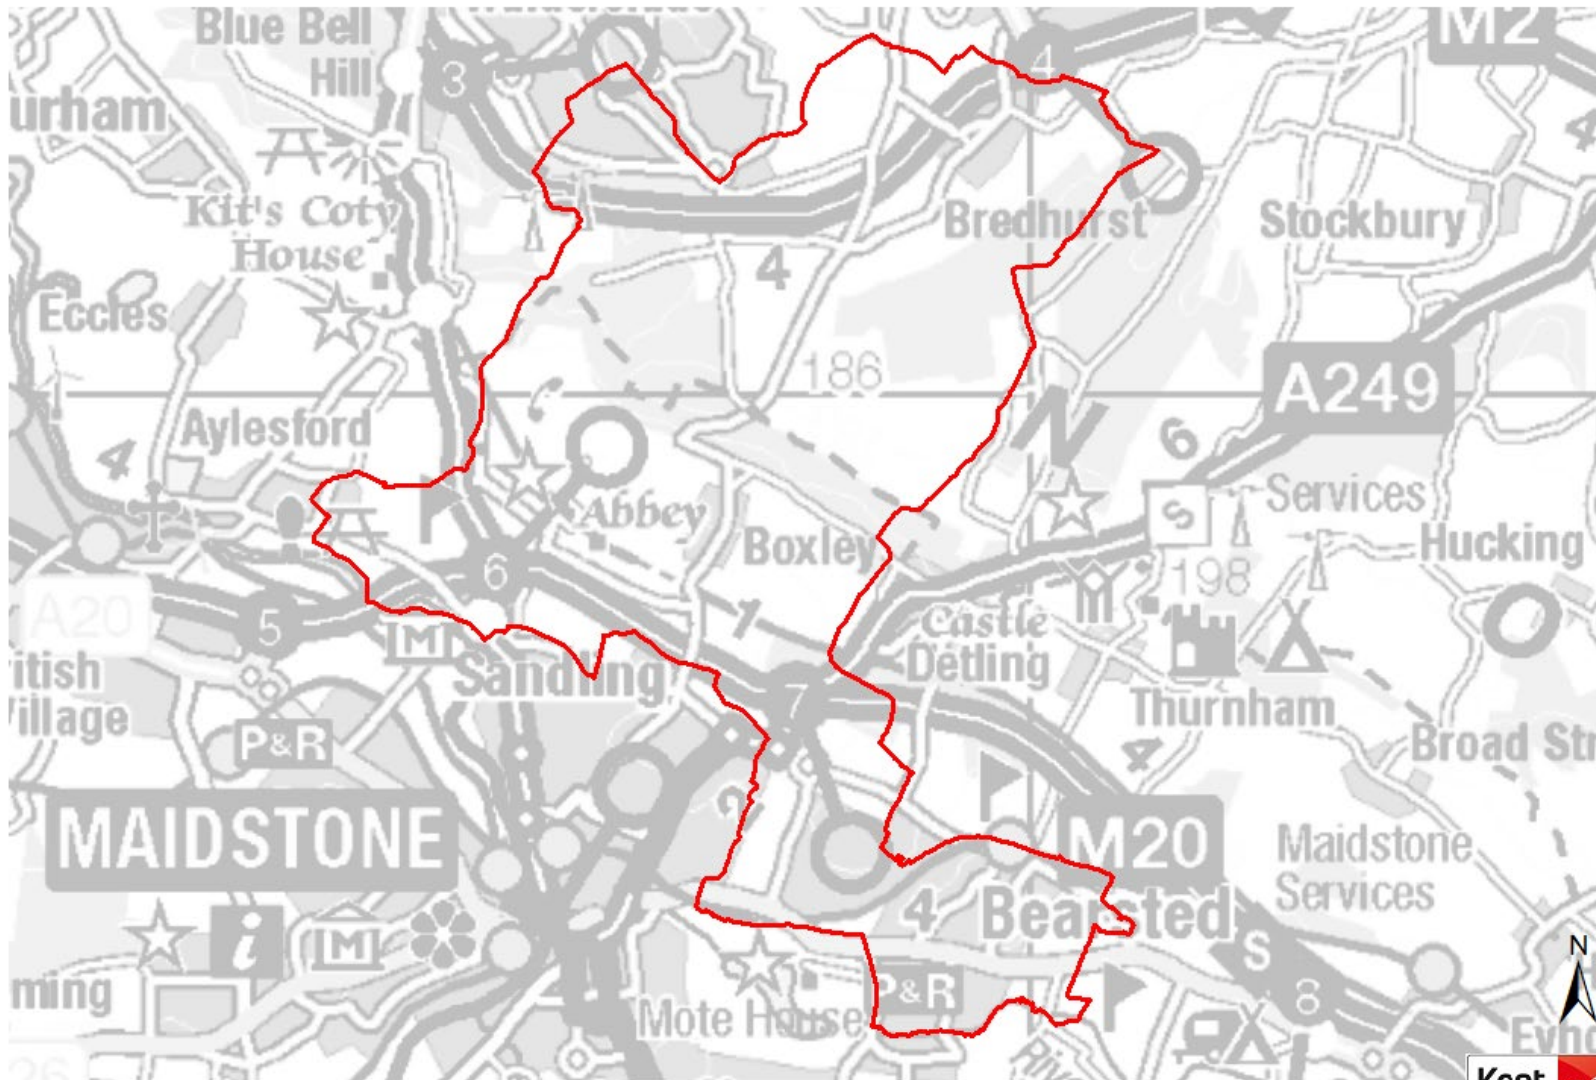

Maidstone Rural North County Electoral Division 2025