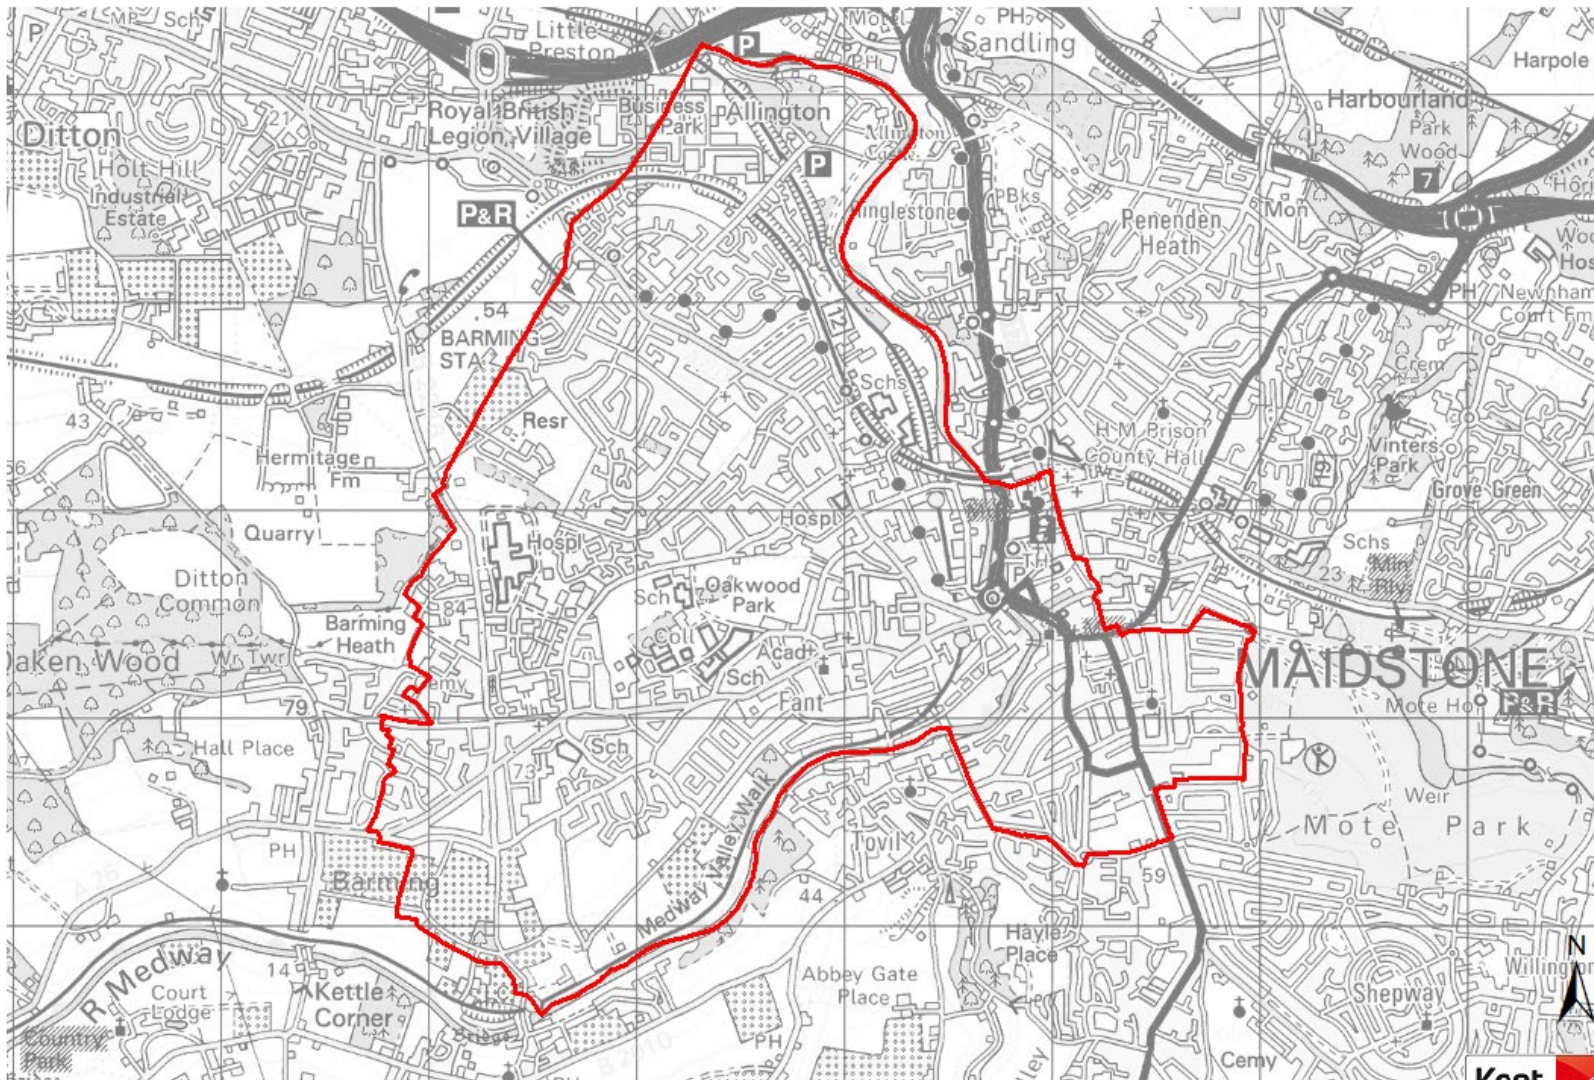

## Maidstone County Electoral Divisions 2025

# Maidstone Central County Electoral Division 2025

Maidstone North East County Electoral Division 2025

© Crown Copyright & Database Right 2025 Ordnance Survey 100019238 Presented by Kent Analytics, Kent County Council