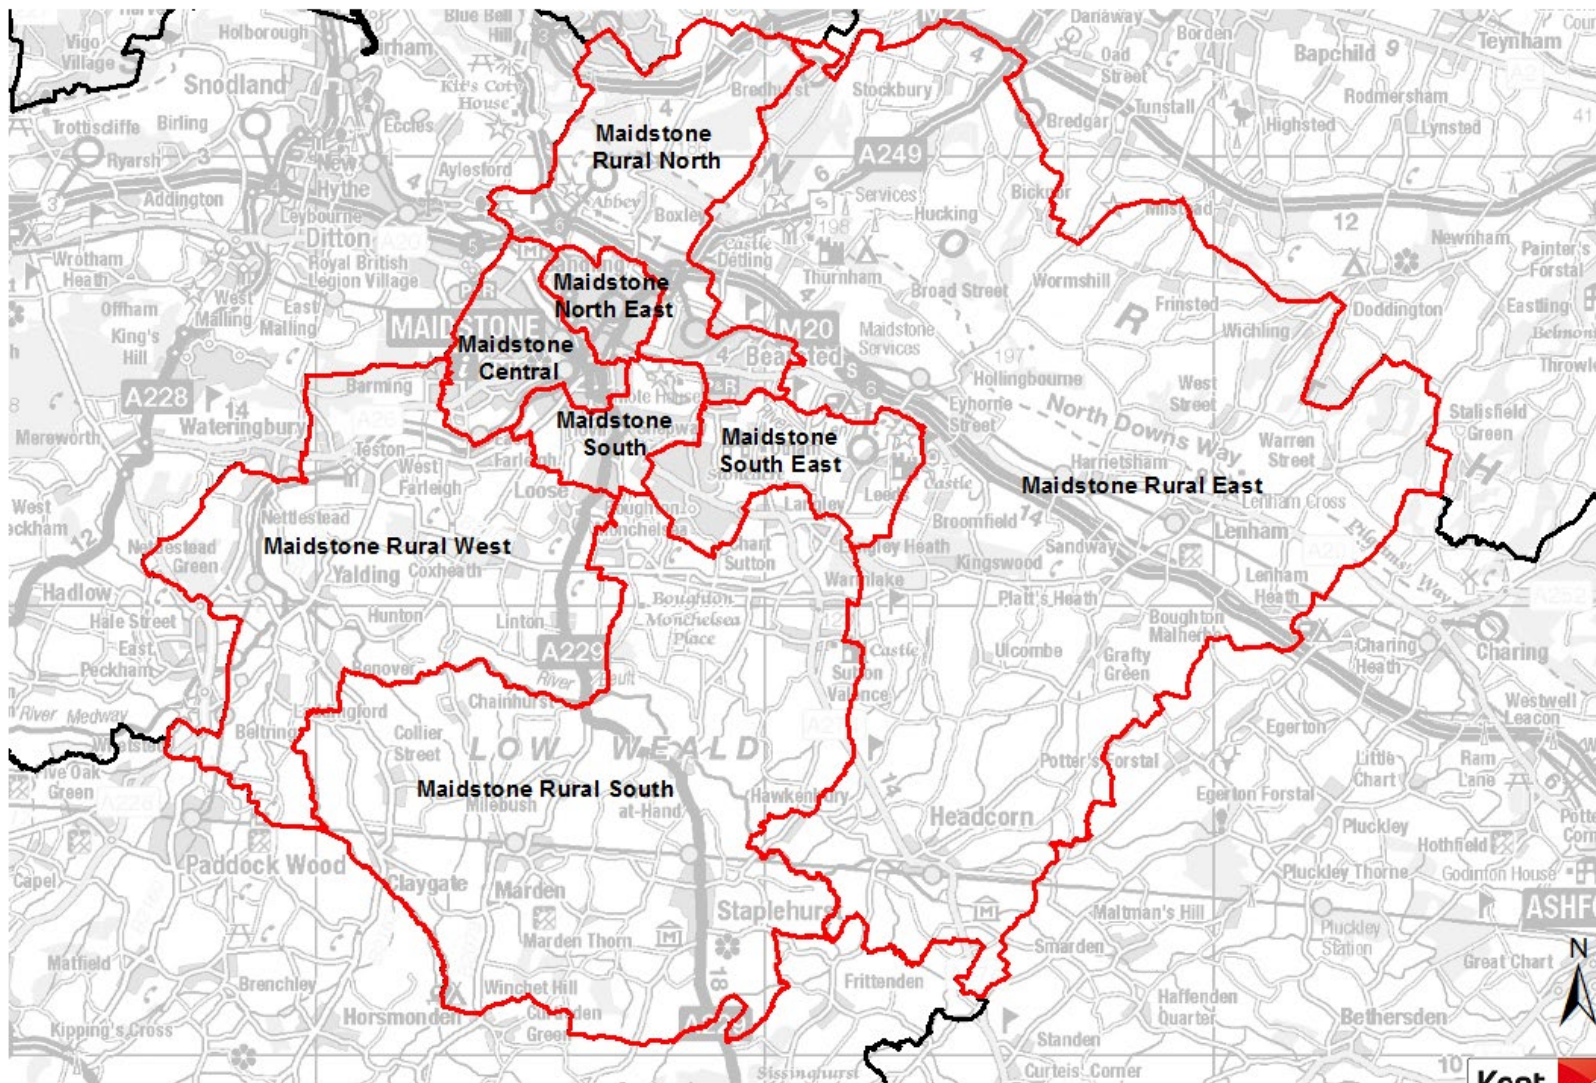

## Maidstone County Electoral Divisions 2025

# Maidstone Central County Electoral Division 2025

Maidstone North East County Electoral Division 2025

© Crown Copyright & Database Right 2025 Ordnance Survey 100019238 Presented by Kent Analytics, Kent County Council

# Maidstone Rural East County Electoral Division 2025