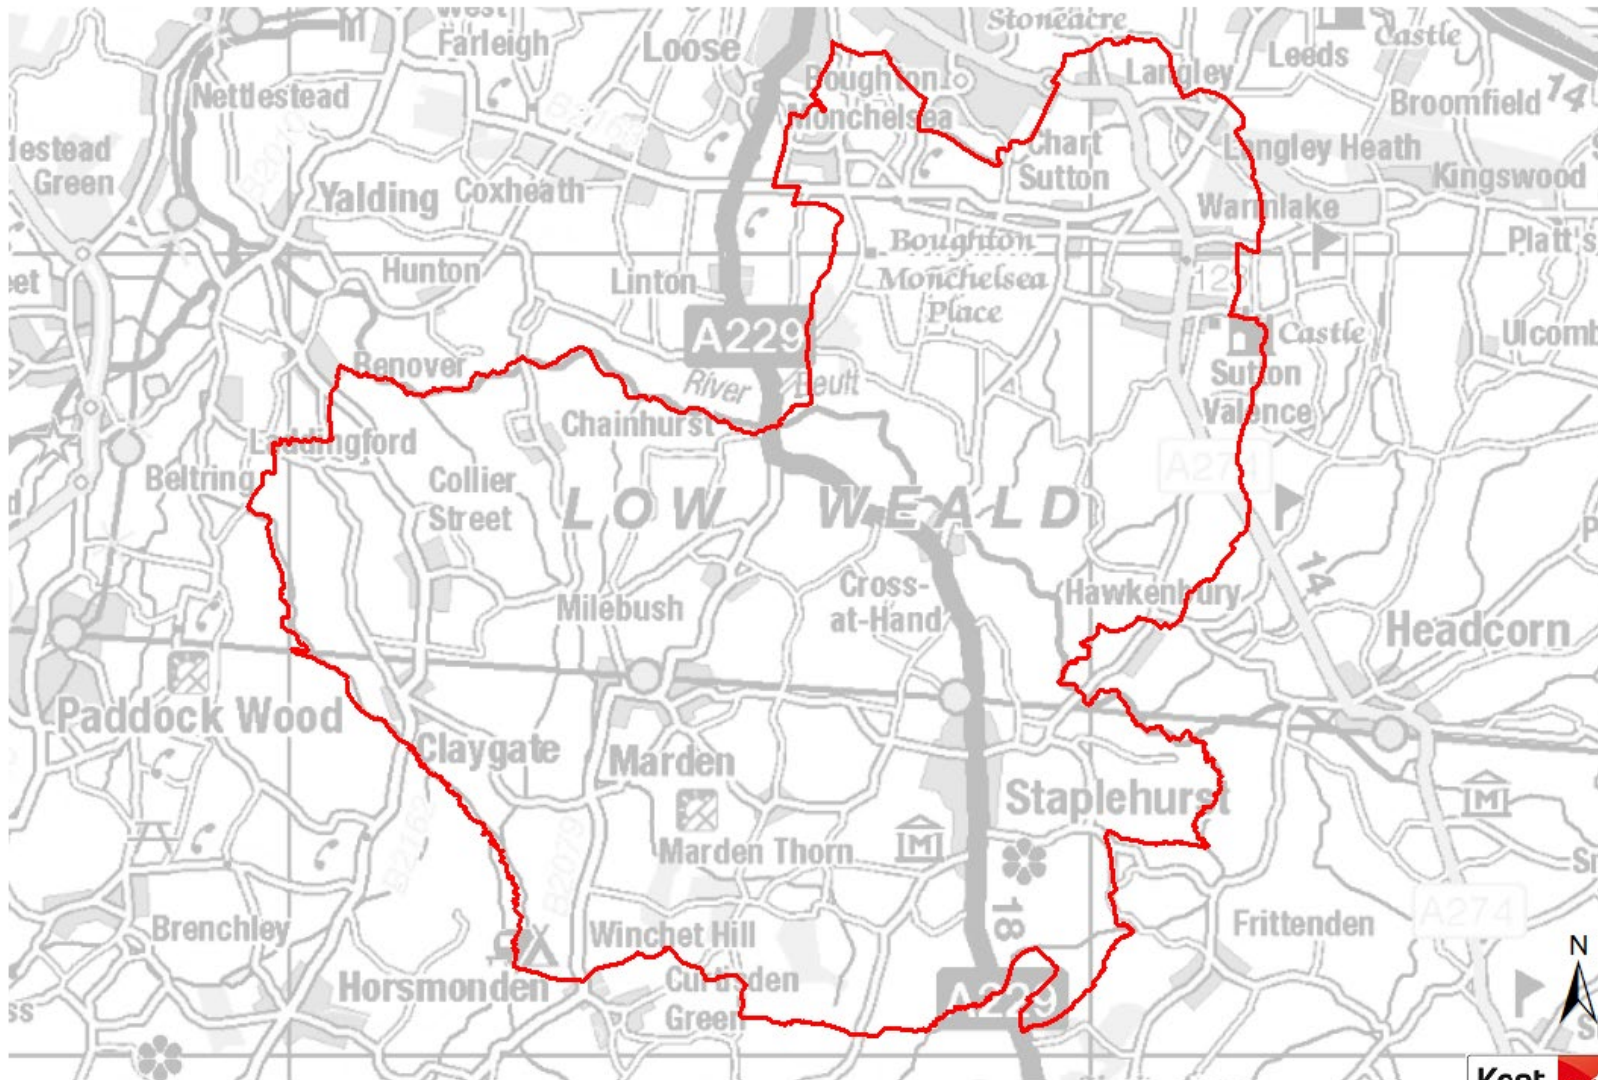

Maidstone Rural South County Electoral Division 2025