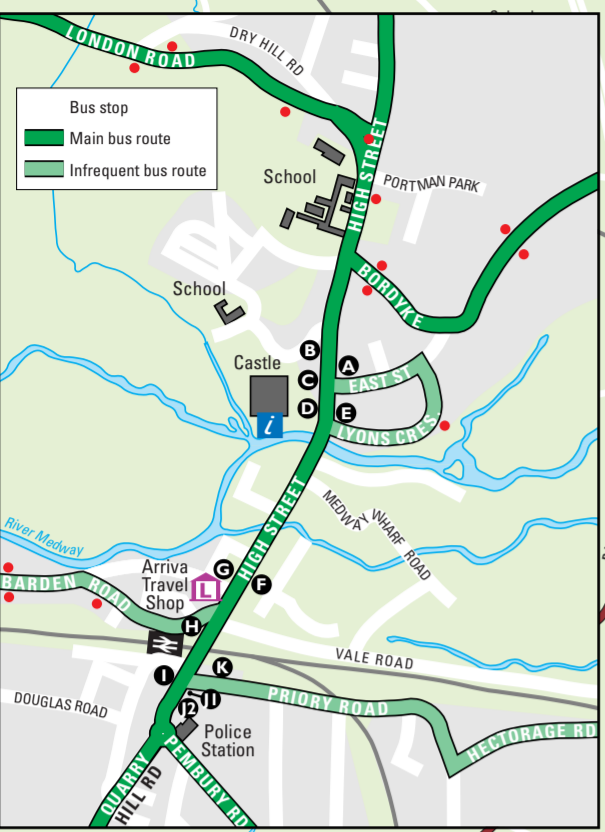

# Bus Routes in Tonbridge and Tunbridge Wells

Based upon the Ordnance Survey mapping with the permission of the controller of Her Majesty's Stationery Office © Crown copyright. Unauthorised reproduction infringes crown copyright and may lead to prosecution or civil proceedings. © Kent County Council - Licence no. 100019238 2016  
Digital Cartography by Pindar Creative www.pindarcreative.co.uk

KEY	
	Bus route
	Infrequent journey only
	Bus stop both sides of the road
	Direction of travel
	Rail line and station
	Terminus point
	Bus stop one side of the road
	Hospital
	Library
	Museum
	Visitor information centre
	Tourist rail line and station