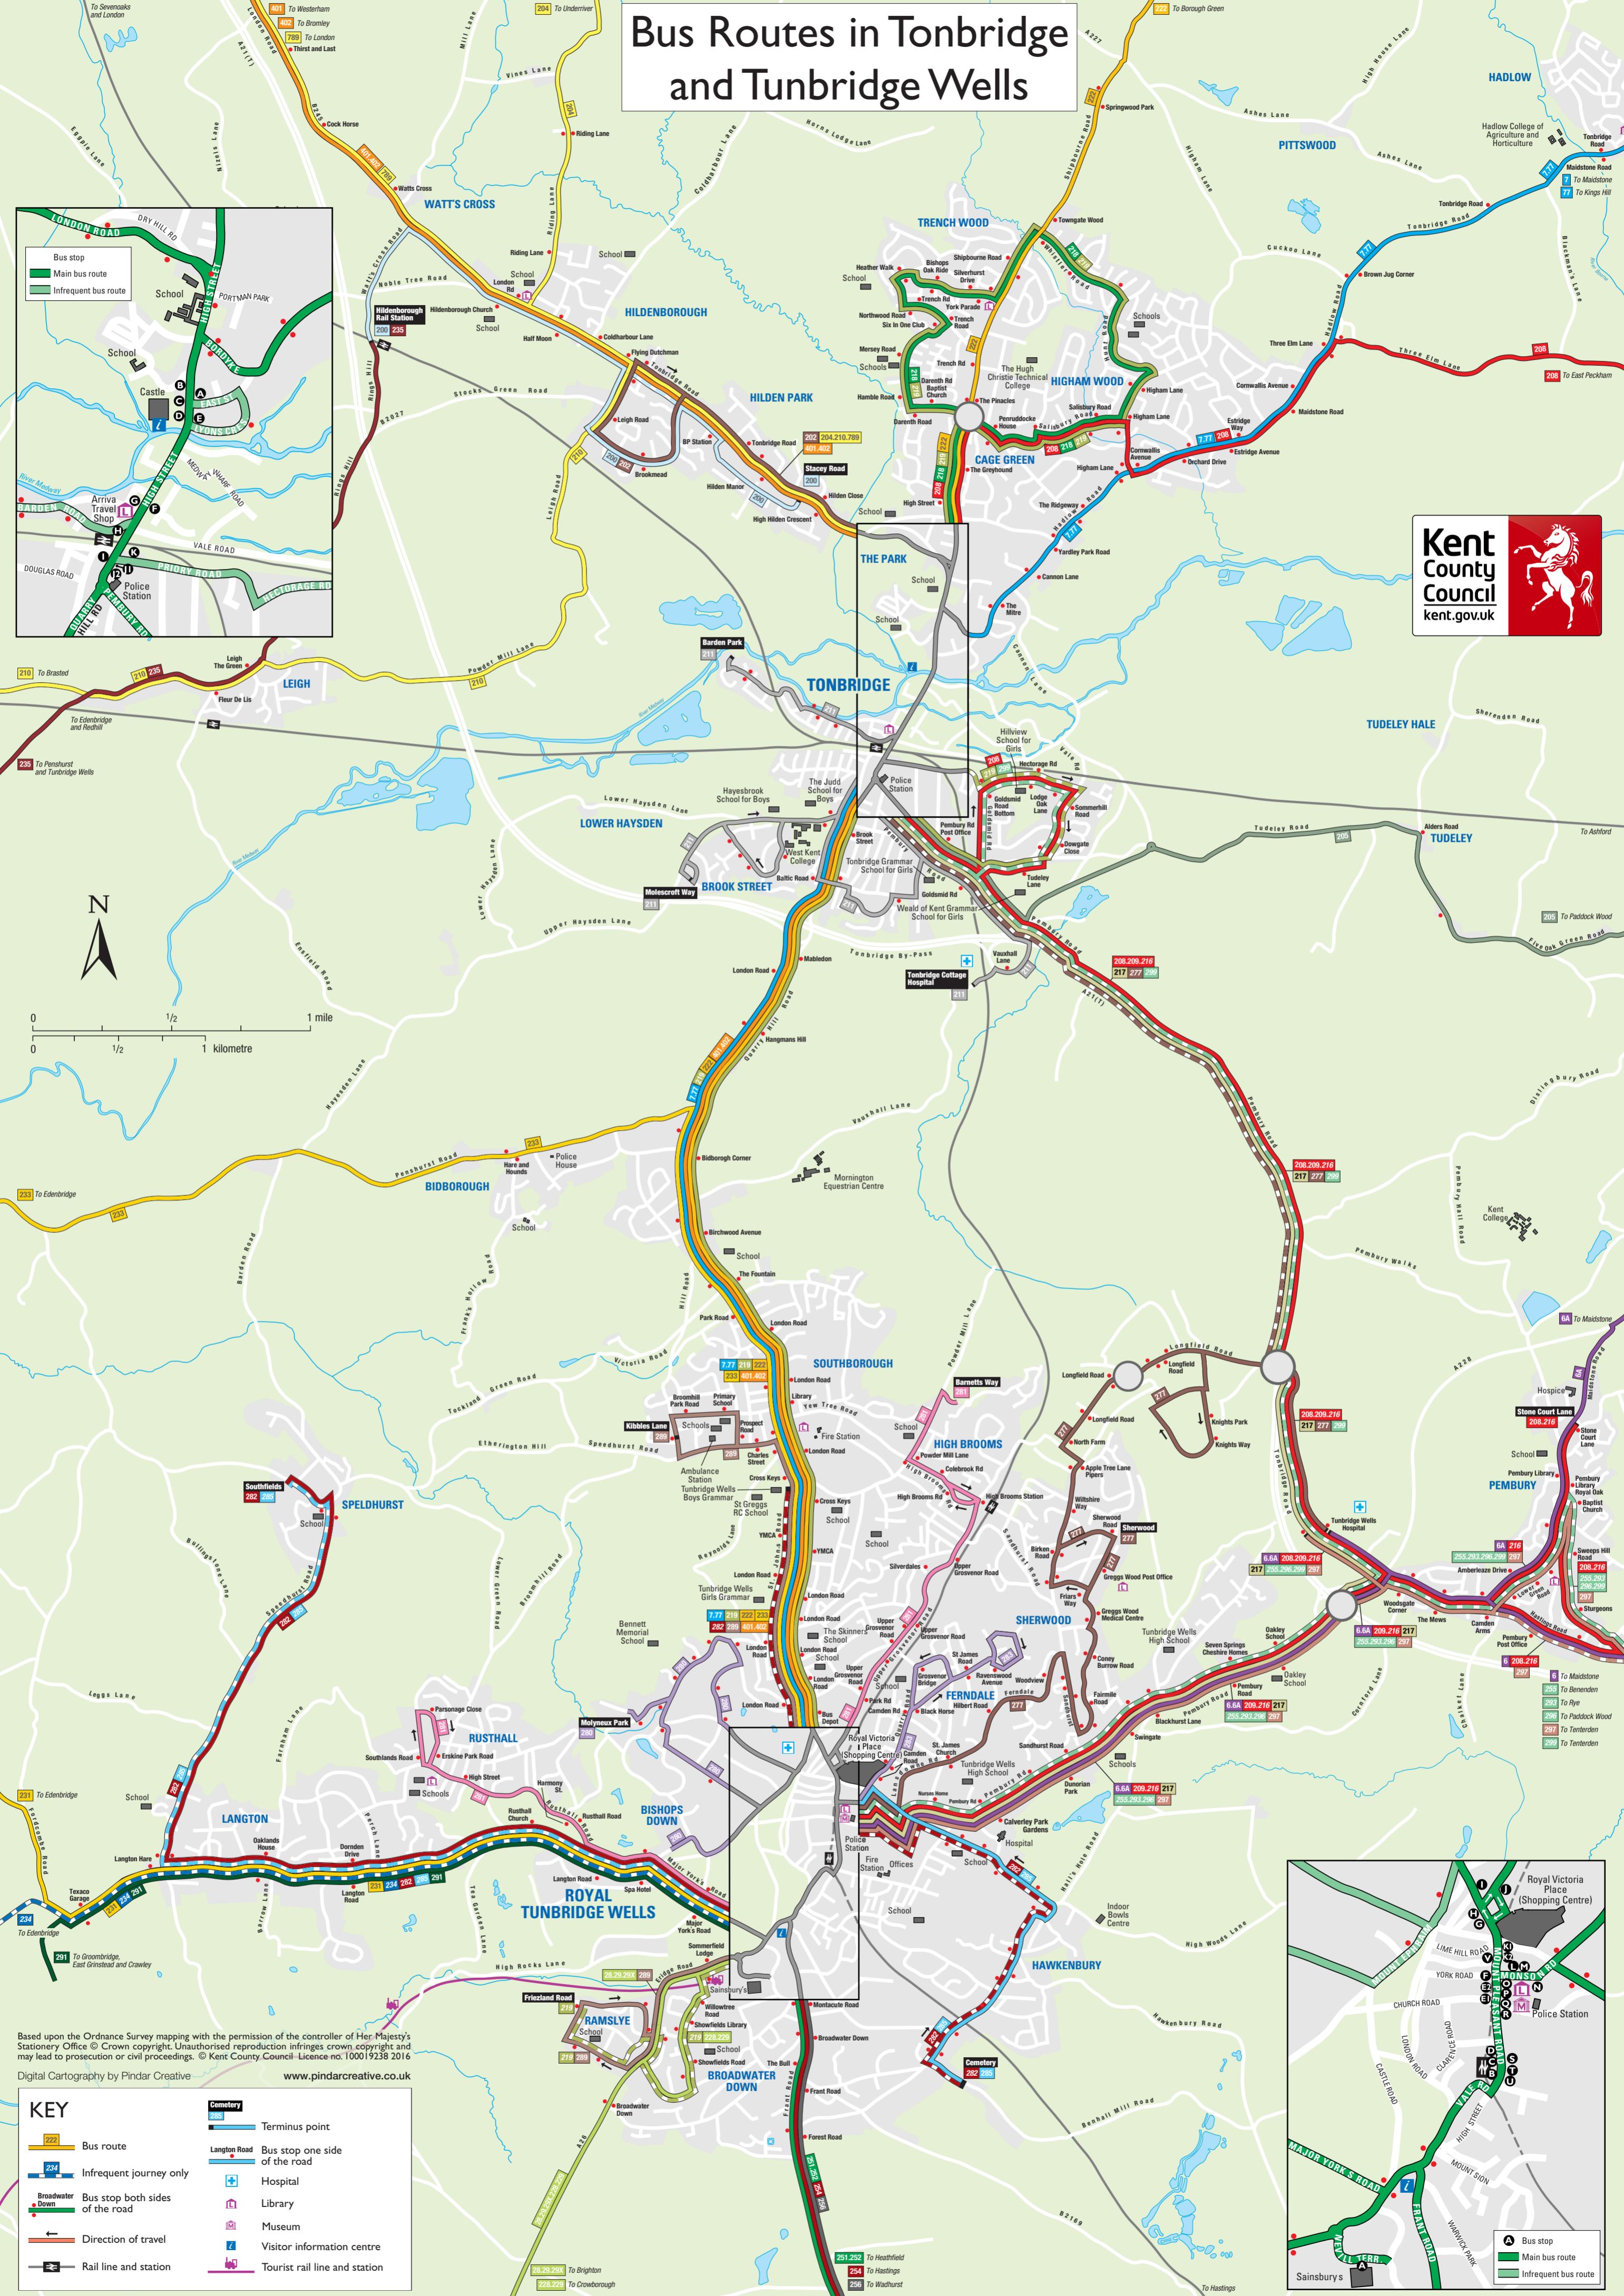

# Bus Routes in Tonbridge and Tunbridge Wells

Based upon the Ordnance Survey mapping with the permission of the controller of Her Majesty's Stationery Office © Crown copyright. Unauthorised reproduction infringes crown copyright and may lead to prosecution or civil proceedings. © Kent County Council - Licence no. 100019238 2016  
Digital Cartography by Pindar Creative www.pindarcreative.co.uk

KEY	
	Bus route
	Infrequent journey only
	Bus stop both sides of the road
	Direction of travel
	Rail line and station
	Terminus point
	Bus stop one side of the road
	Hospital
	Library
	Museum
	Visitor information centre
	Tourist rail line and station